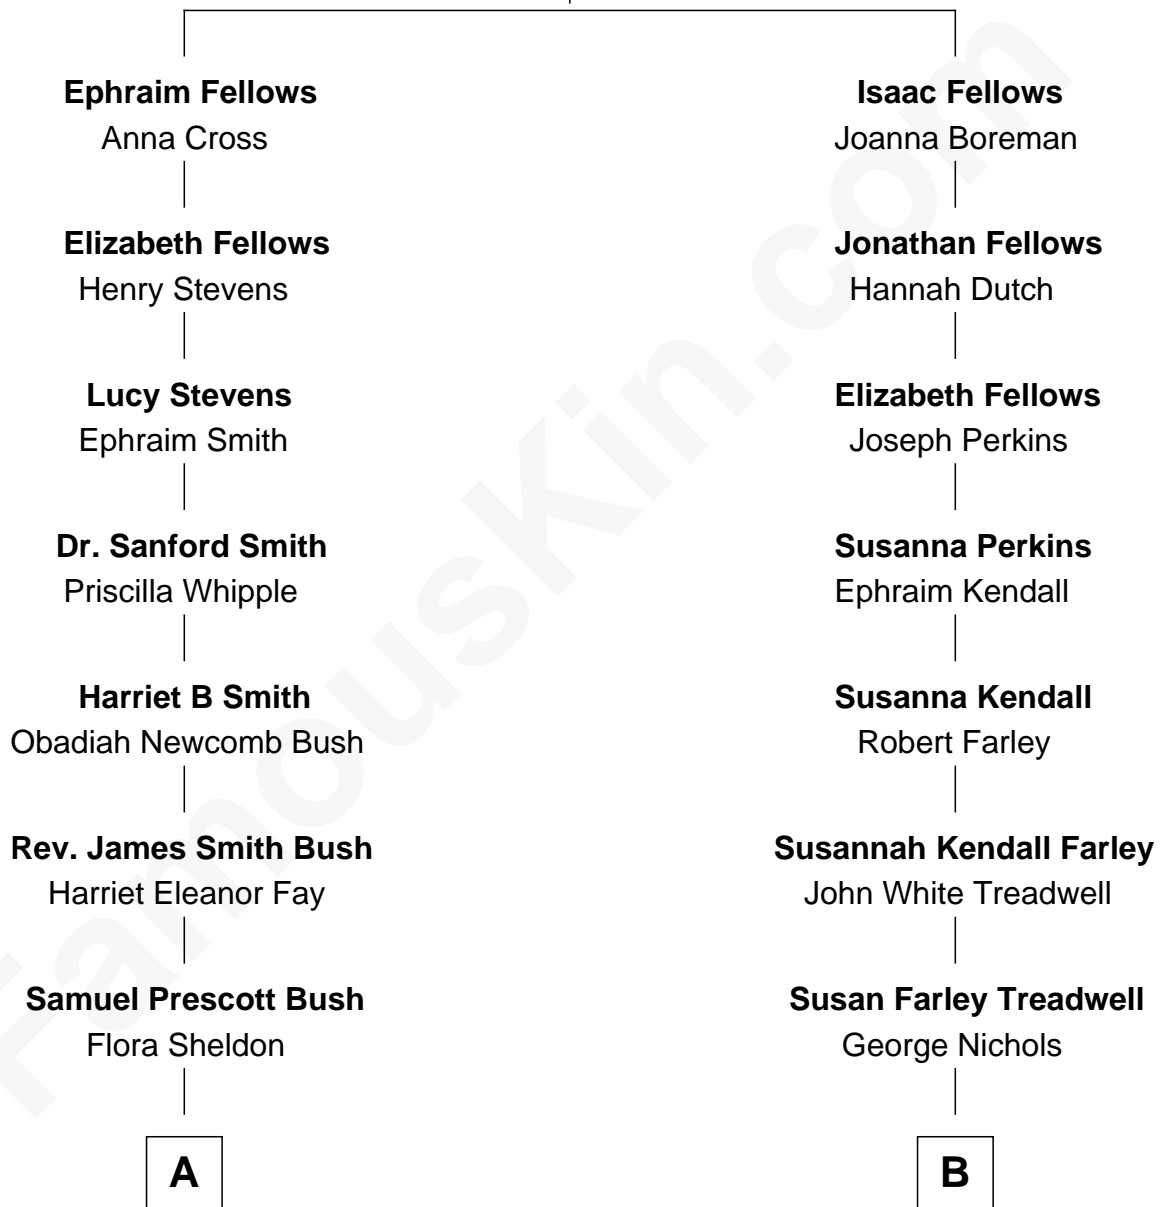

FamousKin.com Relationship Chart of

George H. W. Bush

41st U.S. President

8th cousin 2 times removed of

Bill Weld

68th Governor of Massachusetts

William Fellows

Mary - - - - -

A

Prescott Sheldon Bush

Dorothy Wear Walker

George H. W. Bush

41st U.S. President

B

John White Treadwell Nichols

Mary Blake Slocum