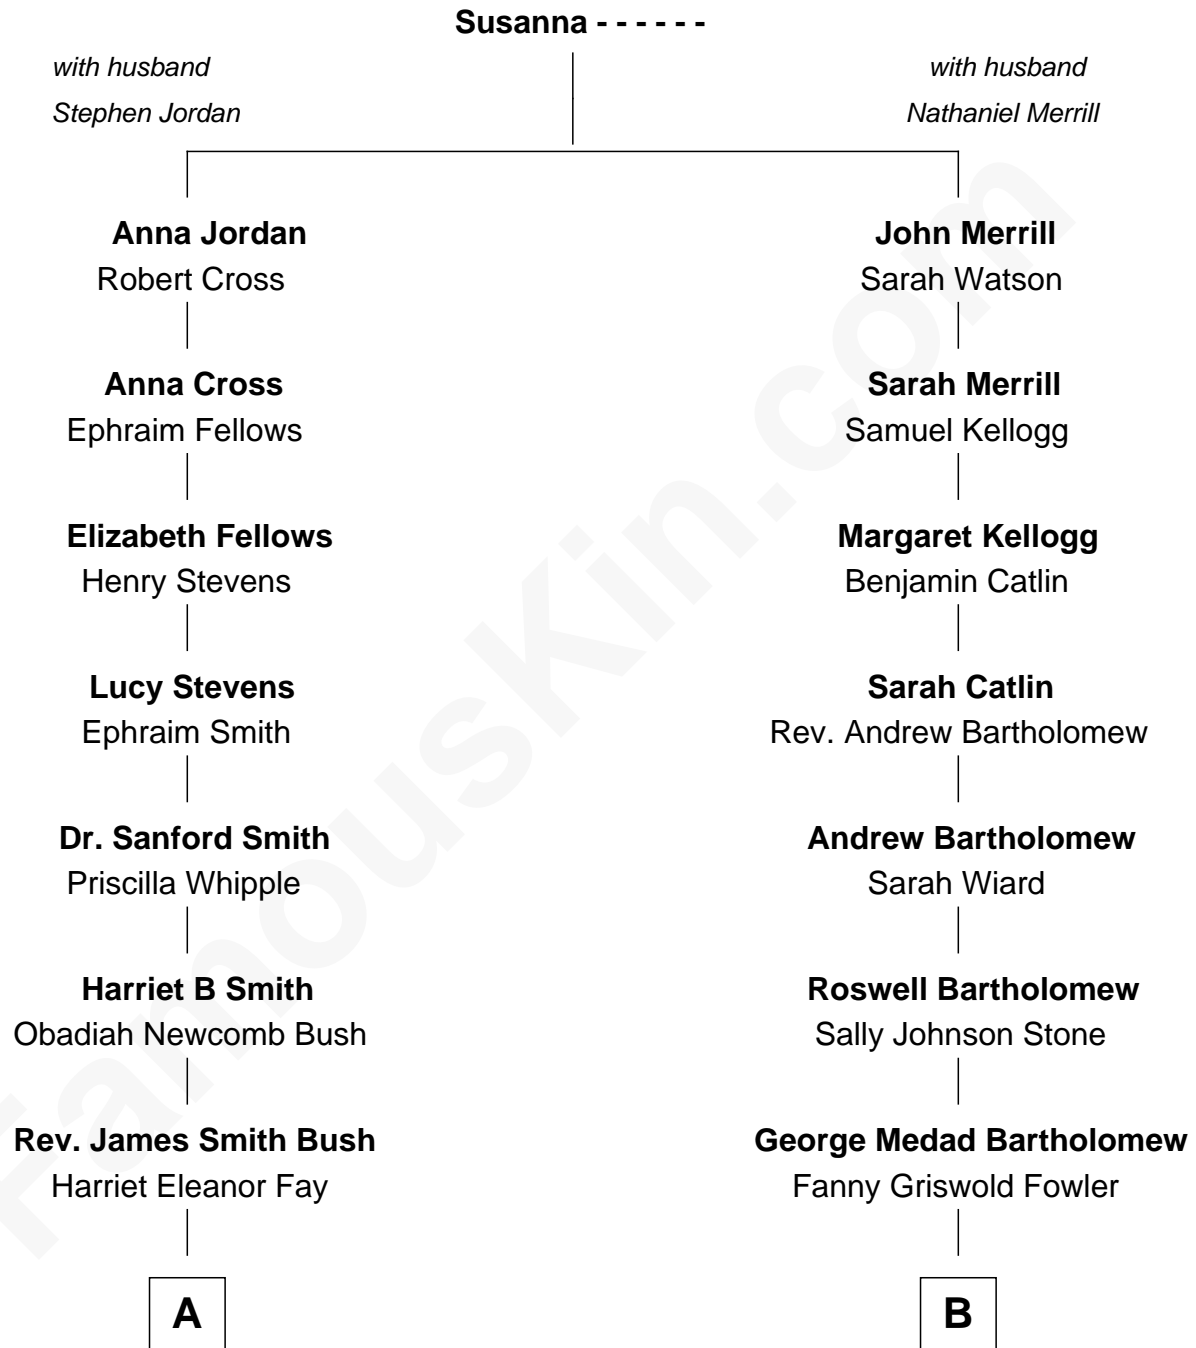

FamousKin.com
Relationship Chart of
George H. W. Bush
41st U.S. President

9th cousin 1 time removed of
Bill Weld
68th Governor of Massachusetts

A

Samuel Prescott Bush

Flora Sheldon

Prescott Sheldon Bush

Dorothy Wear Walker

George H. W. Bush

41st U.S. President

B

Fanny Elizabeth Bartholomew

Dr. Francis Minot Weld

Francis Minot Weld

Margaret Low White

David Weld

Mary Blake Nichols

Bill Weld

68th Governor of Massachusetts

FamousKin.com