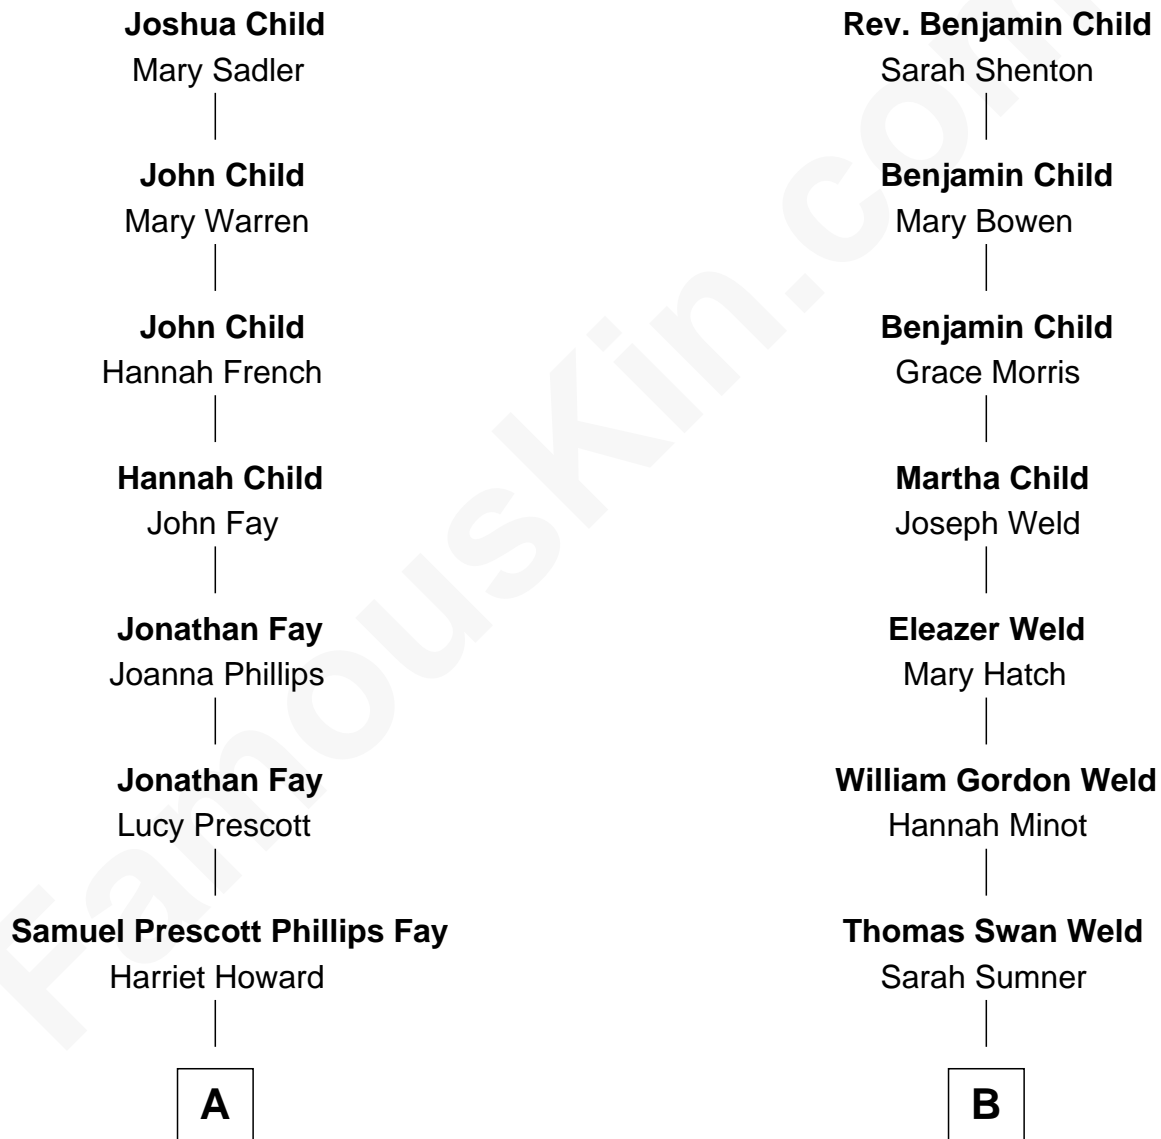

FamousKin.com Relationship Chart of

George H. W. Bush

41st U.S. President

10th cousin 1 time removed of

Bill Weld

68th Governor of Massachusetts

Wolston Child

Ellen Empson

A

Samuel Howard Fay
Susan Montfort Shellman

Harriet Eleanor Fay
Rev. James Smith Bush

Samuel Prescott Bush
Flora Sheldon

Prescott Sheldon Bush
Dorothy Wear Walker

George H. W. Bush
41st U.S. President

B

Dr. Francis Minot Weld
Fanny Elizabeth Bartholomew