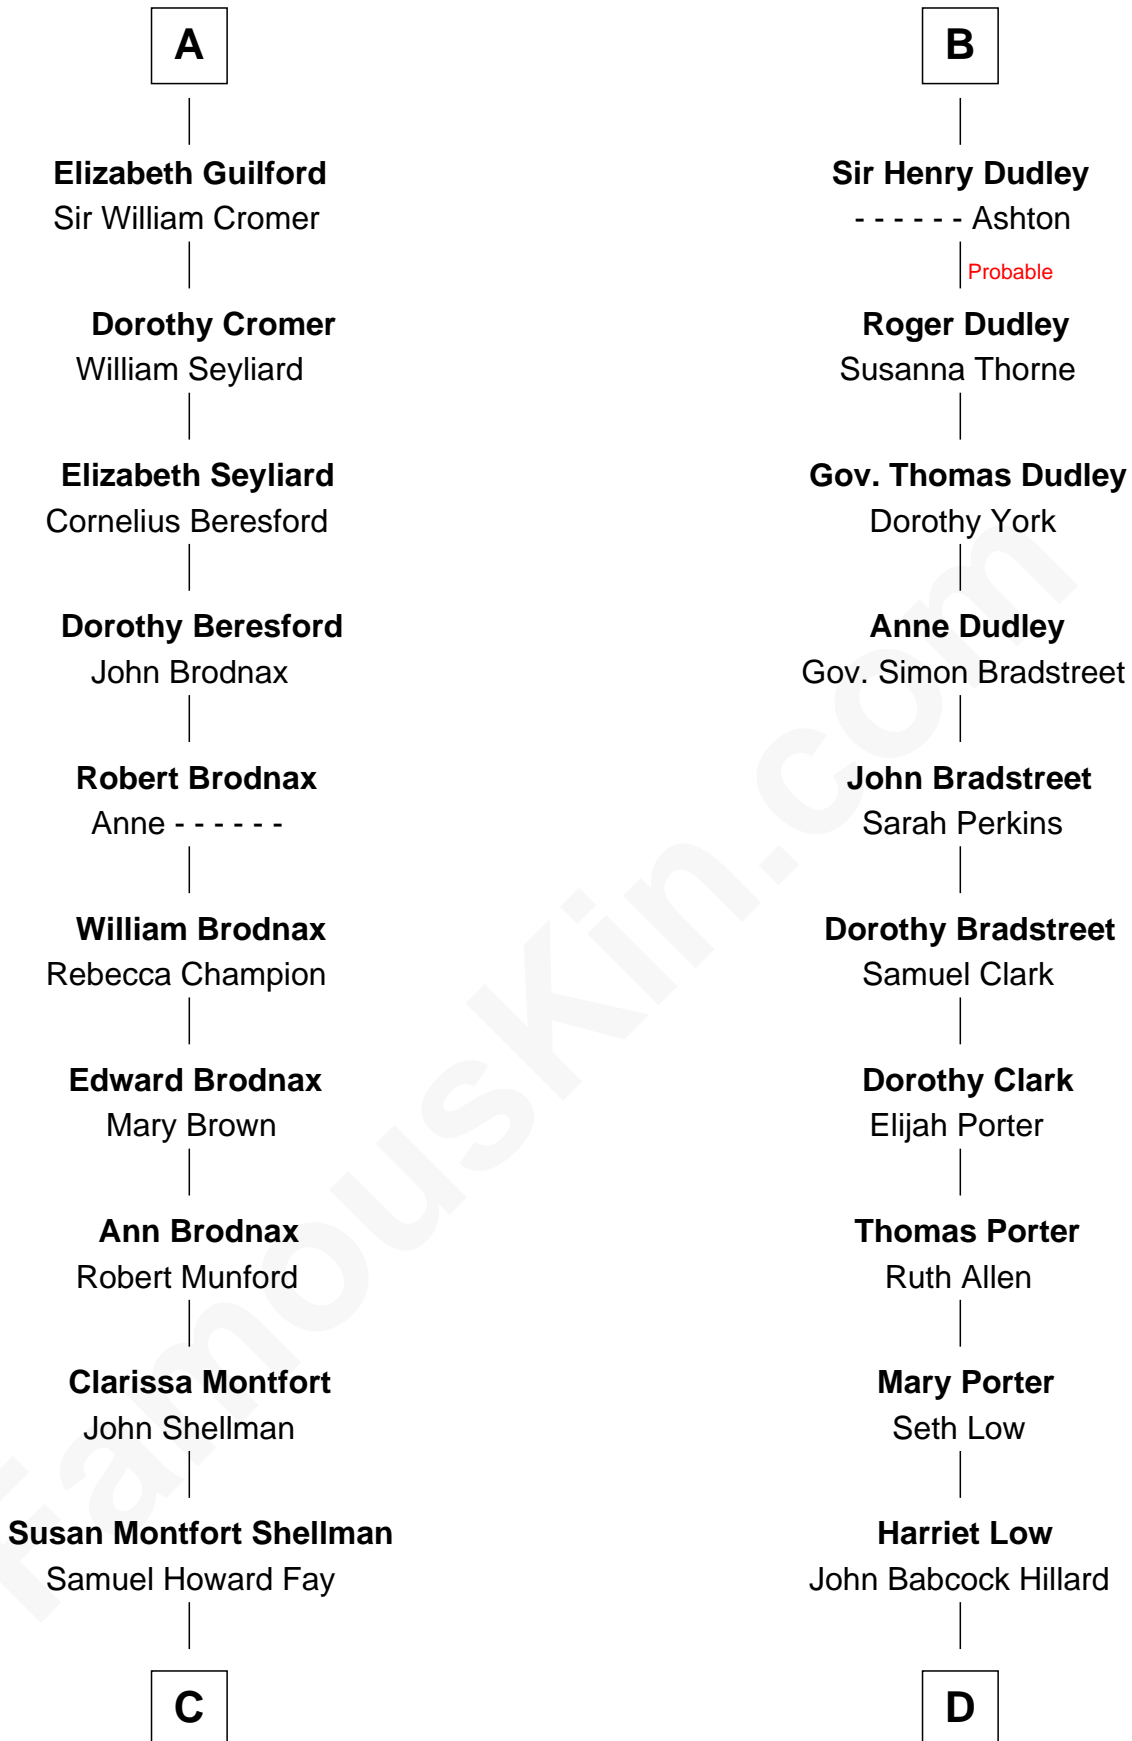

FamousKin.com Relationship Chart of

George H. W. Bush

41st U.S. President

20th cousin of

Bill Weld

68th Governor of Massachusetts

Sir Robert de Holland

Maude la Zouche

C

Harriet Eleanor Fay
Rev. James Smith Bush

Samuel Prescott Bush
Flora Sheldon

Prescott Sheldon Bush
Dorothy Wear Walker

George H. W. Bush
41st U.S. President

D

Harriet Hillard
William Augustus White

Margaret Low White
Francis Minot Weld