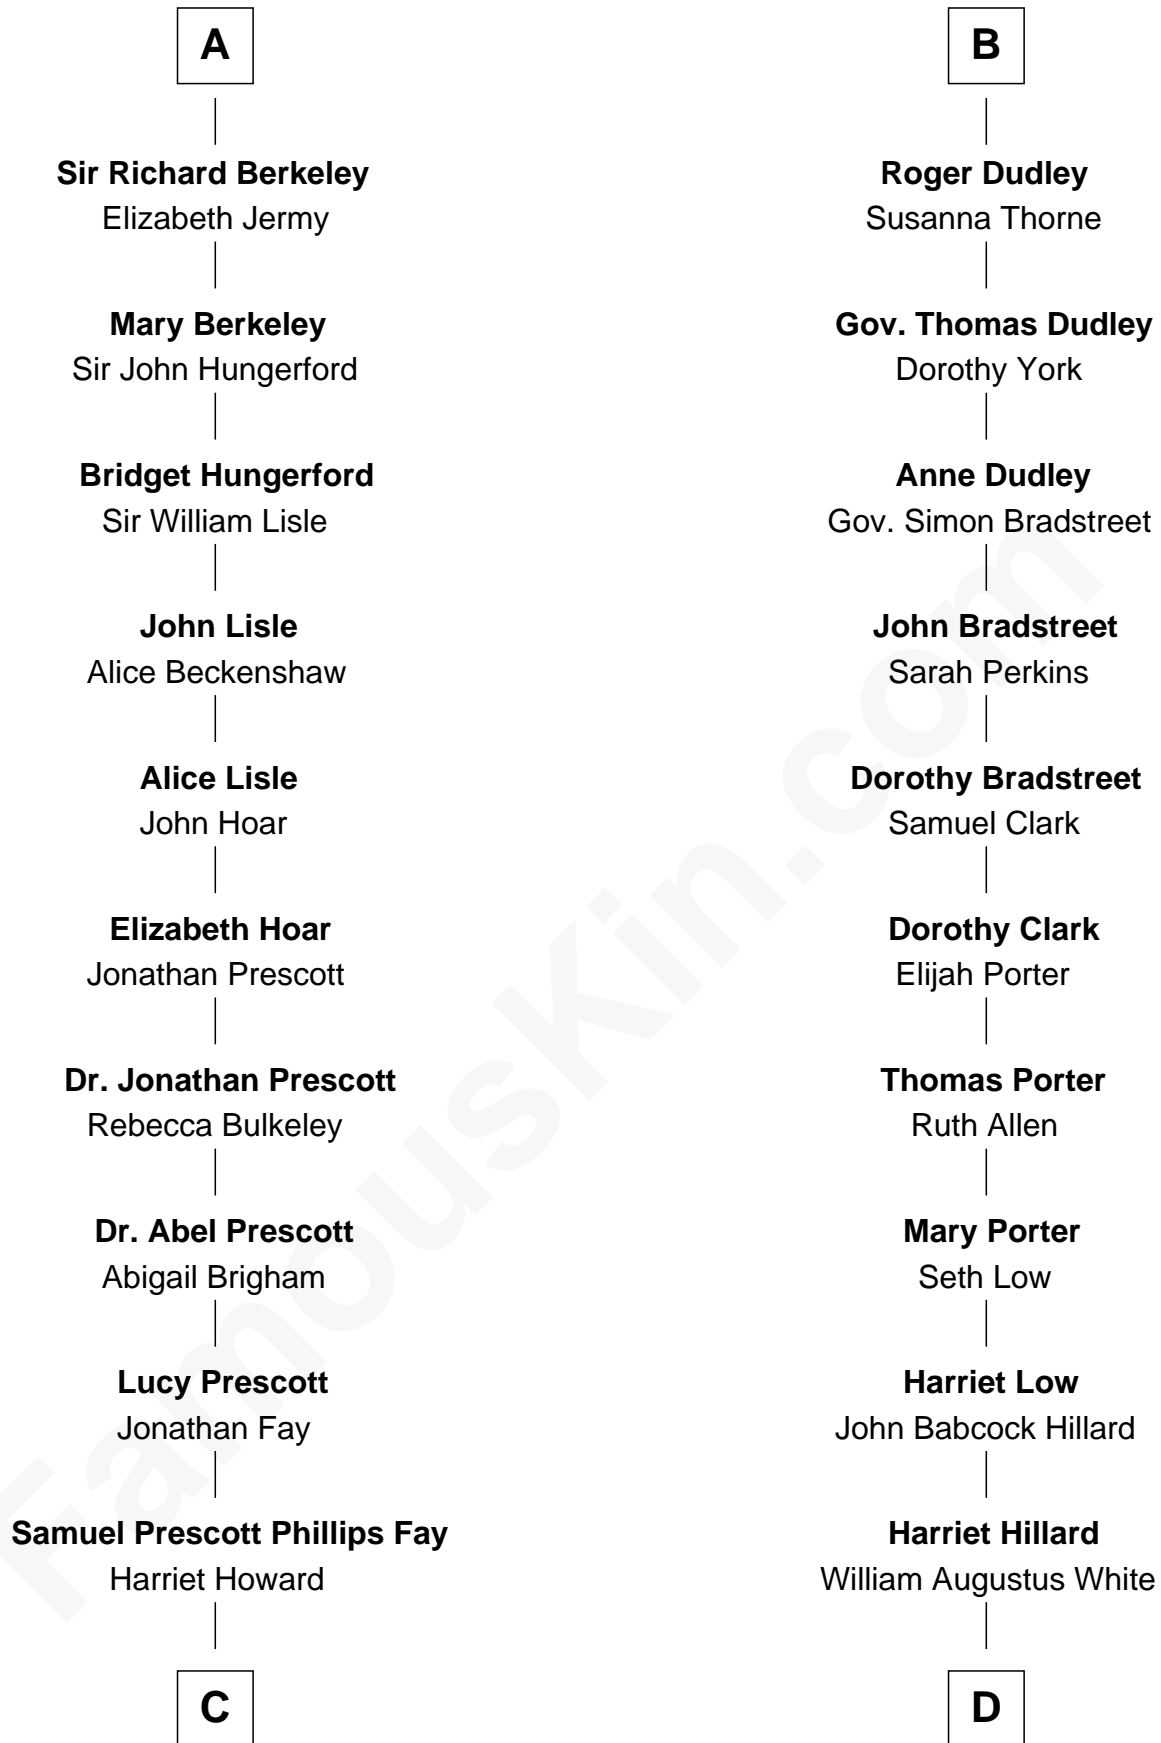

FamousKin.com
Relationship Chart of
George H. W. Bush
41st U.S. President

19th cousin 2 times removed of
Bill Weld
68th Governor of Massachusetts

Sir Maurice de Berkeley
 Eve la Zouche

C

Samuel Howard Fay
Susan Montfort Shellman

Harriet Eleanor Fay
Rev. James Smith Bush

Samuel Prescott Bush
Flora Sheldon

Prescott Sheldon Bush
Dorothy Wear Walker

George H. W. Bush
41st U.S. President

D

Margaret Low White
Francis Minot Weld

David Weld
Mary Blake Nichols