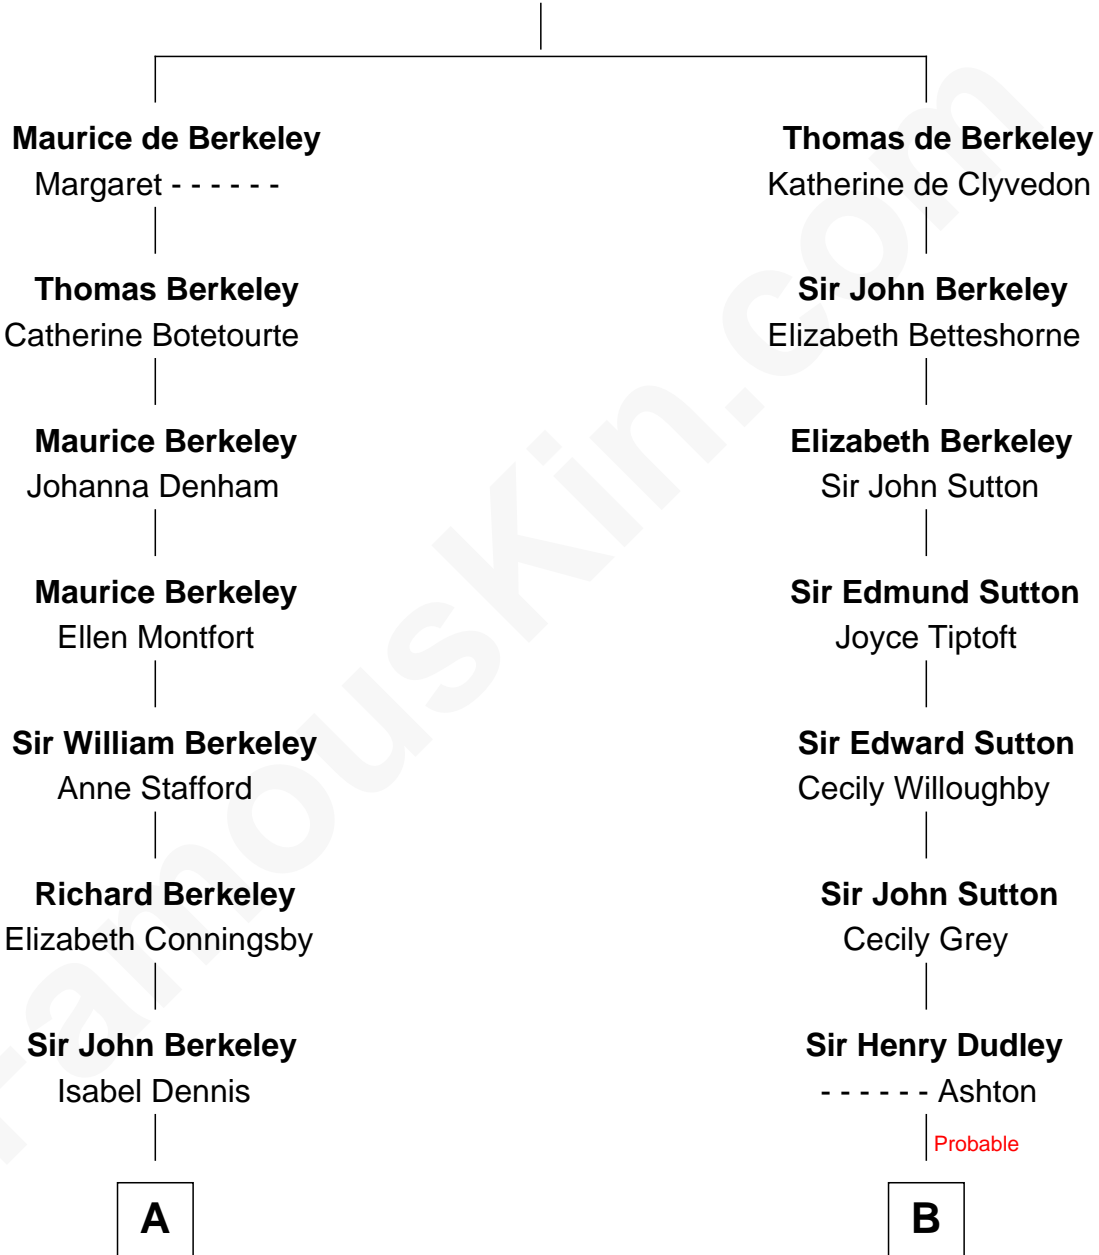

FamousKin.com
Relationship Chart of
George H. W. Bush
41st U.S. President

19th cousin 2 times removed of
Bill Weld
68th Governor of Massachusetts

Sir Maurice de Berkeley
 Eve la Zouche

C

Samuel Howard Fay
Susan Montfort Shellman

Harriet Eleanor Fay
Rev. James Smith Bush

Samuel Prescott Bush
Flora Sheldon

Prescott Sheldon Bush
Dorothy Wear Walker

George H. W. Bush
41st U.S. President

D

Margaret Low White
Francis Minot Weld

David Weld
Mary Blake Nichols