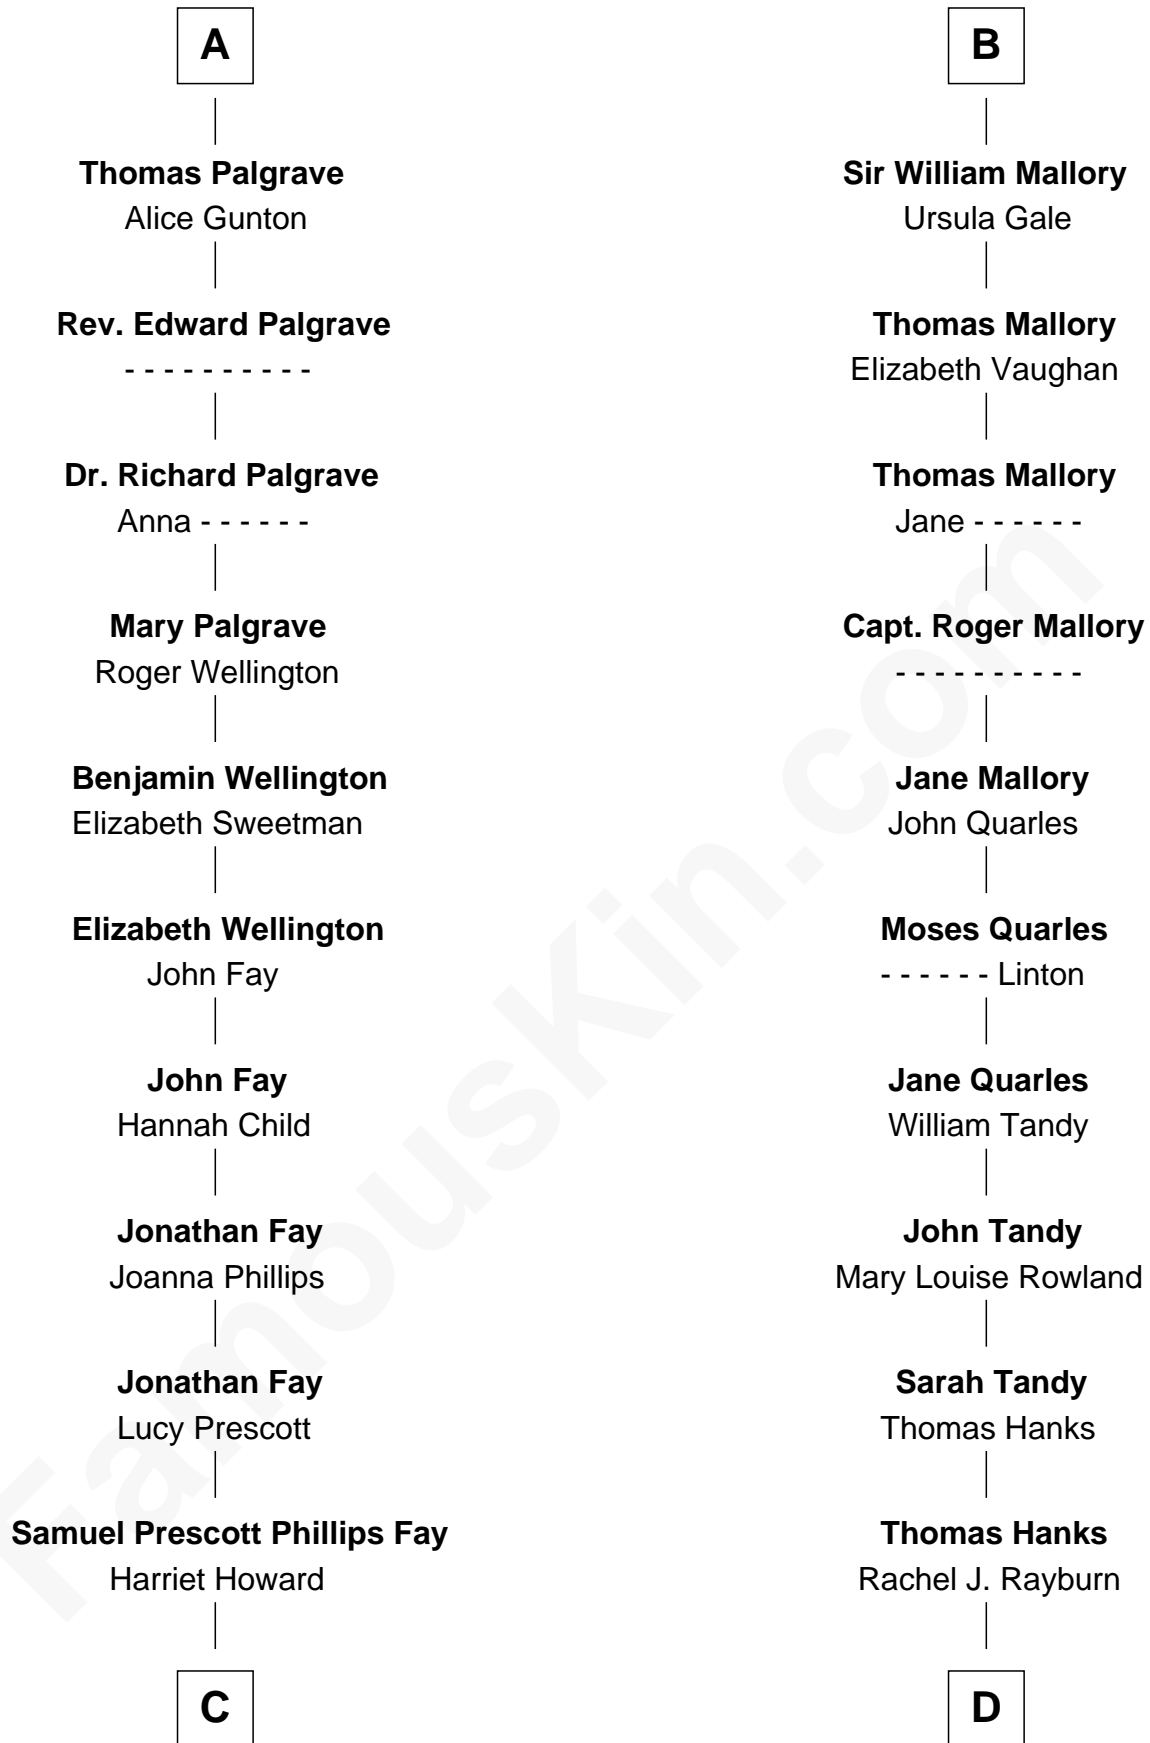

FamousKin.com
Relationship Chart of
George H. W. Bush
41st U.S. President

20th cousin 1 time removed of

Tom Hanks
Movie Actor

Edmund Fitzalan
 Alice de Warenne

Richard Fitzalan
 Eleanor Plantagenet

Aline Fitzalan
 Sir Roger le Strange

Sir Richard Fitzalan
 Elizabeth de Bohun

Lucy le Strange
 Sir William Willoughby

Elizabeth Fitzalan
 Sir Robert Goushill

Margery Willoughby
 Sir William FitzHugh

Elizabeth Goushill
 Sir Robert Wingfield

Lora FitzHugh
 Sir John Constable

Elizabeth Wingfield
 Sir William Brandon

Joan Constable
 Sir William Mallory

Eleanor Brandon
 John Glemham

Sir John Mallory
 Margaret Thwaites

Anne Glemham
 Henry Palgrave

Sir William Mallory
 Jane Norton

A

B

C

Samuel Howard Fay
Susan Montfort Shellman

Harriet Eleanor Fay
Rev. James Smith Bush

Samuel Prescott Bush
Flora Sheldon

Prescott Sheldon Bush
Dorothy Wear Walker

George H. W. Bush
41st U.S. President

D