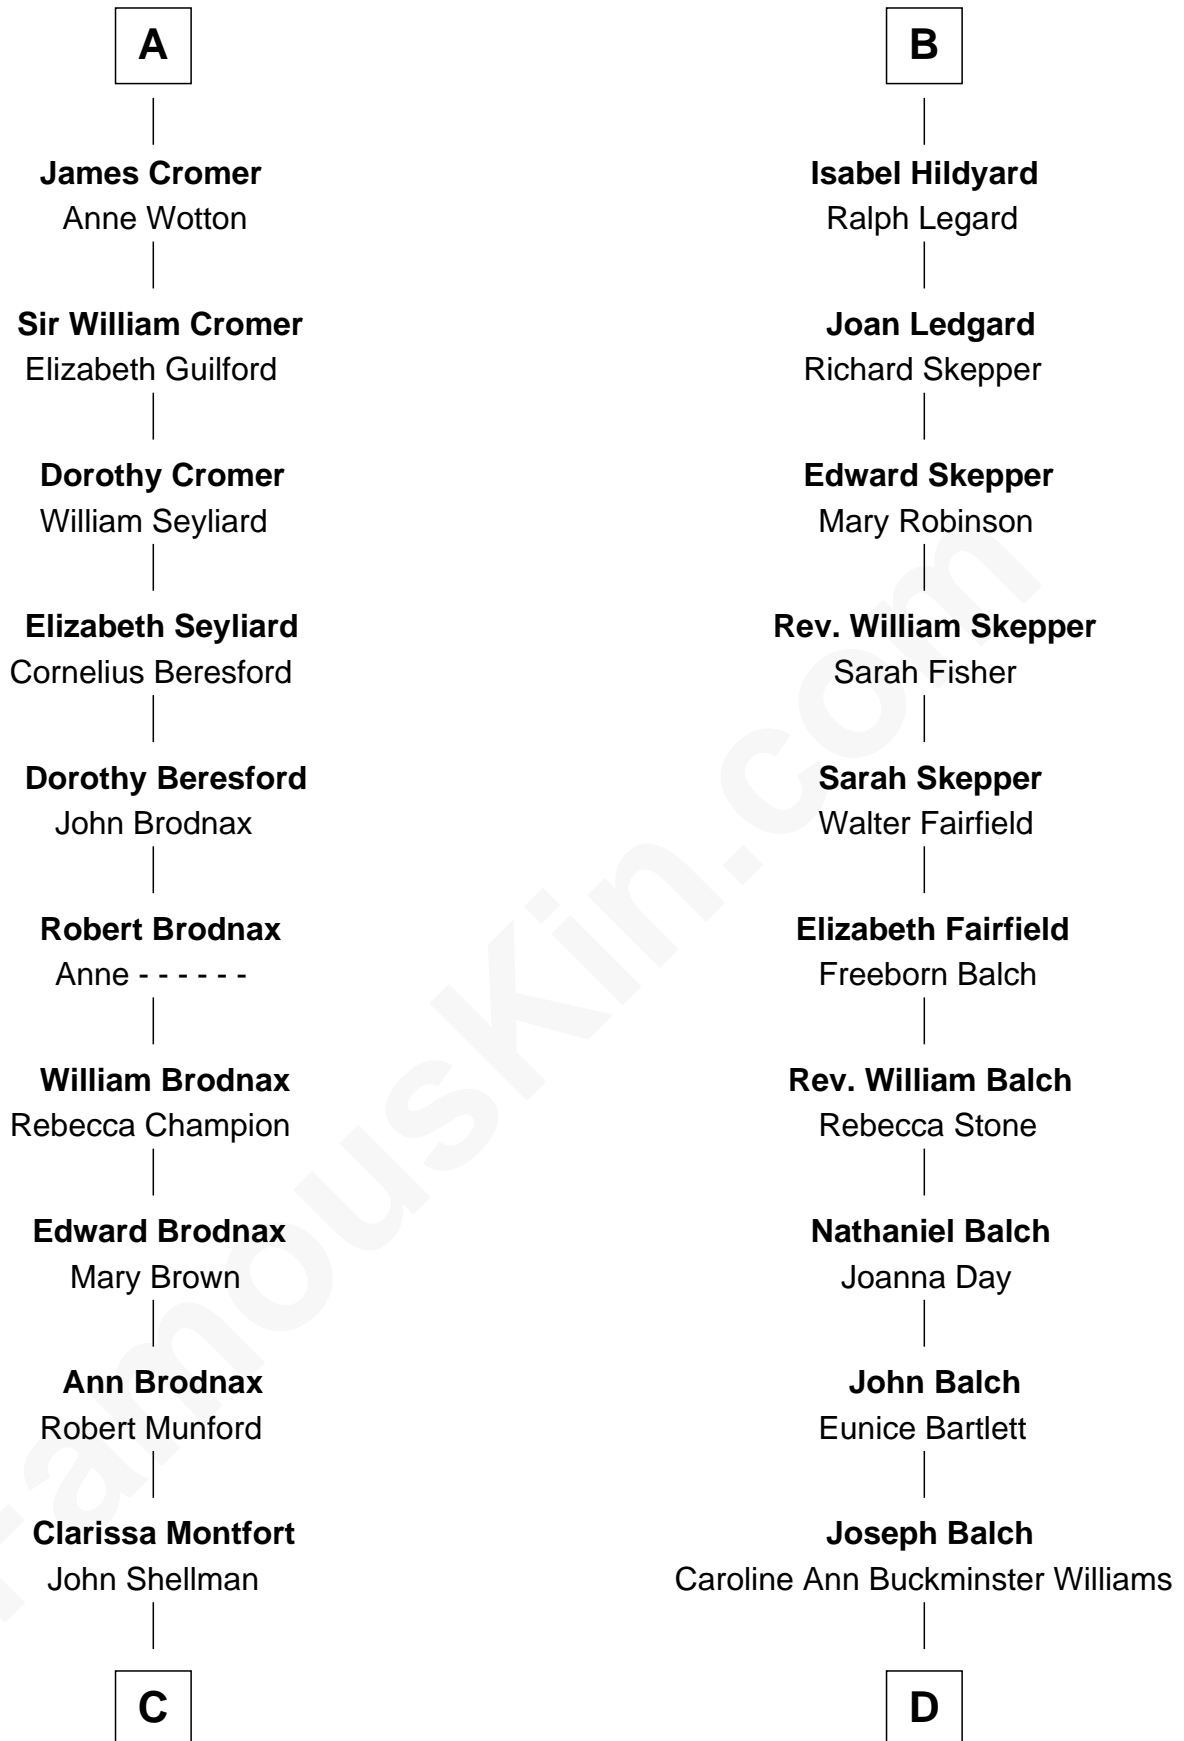

## Relationship Chart of

**George H. W. Bush**

*41st U.S. President*

21st cousin of

**Tuesday Weld**

*TV and Movie Actress*

**Guy de Beauchamp**

Alice de Toeni

Sir John Hastings

**Elizabeth Hastings**

Sir Robert Hildyard

**Sir Piers Hildyard**

Joan de la See

**B**

**C**

**Susan Montfort Shellman**

Samuel Howard Fay

**Harriet Eleanor Fay**

Rev. James Smith Bush

**Samuel Prescott Bush**

Flora Sheldon

**Prescott Sheldon Bush**

Dorothy Wear Walker

**George H. W. Bush**

*41st U.S. President*

**D**

**Sarah Bartlett Balch**

Stephen Minot Weld

**Stephen Minot Weld**

Eloise Rodman

**Edward Motley Weld**

Sarah Lothrop King