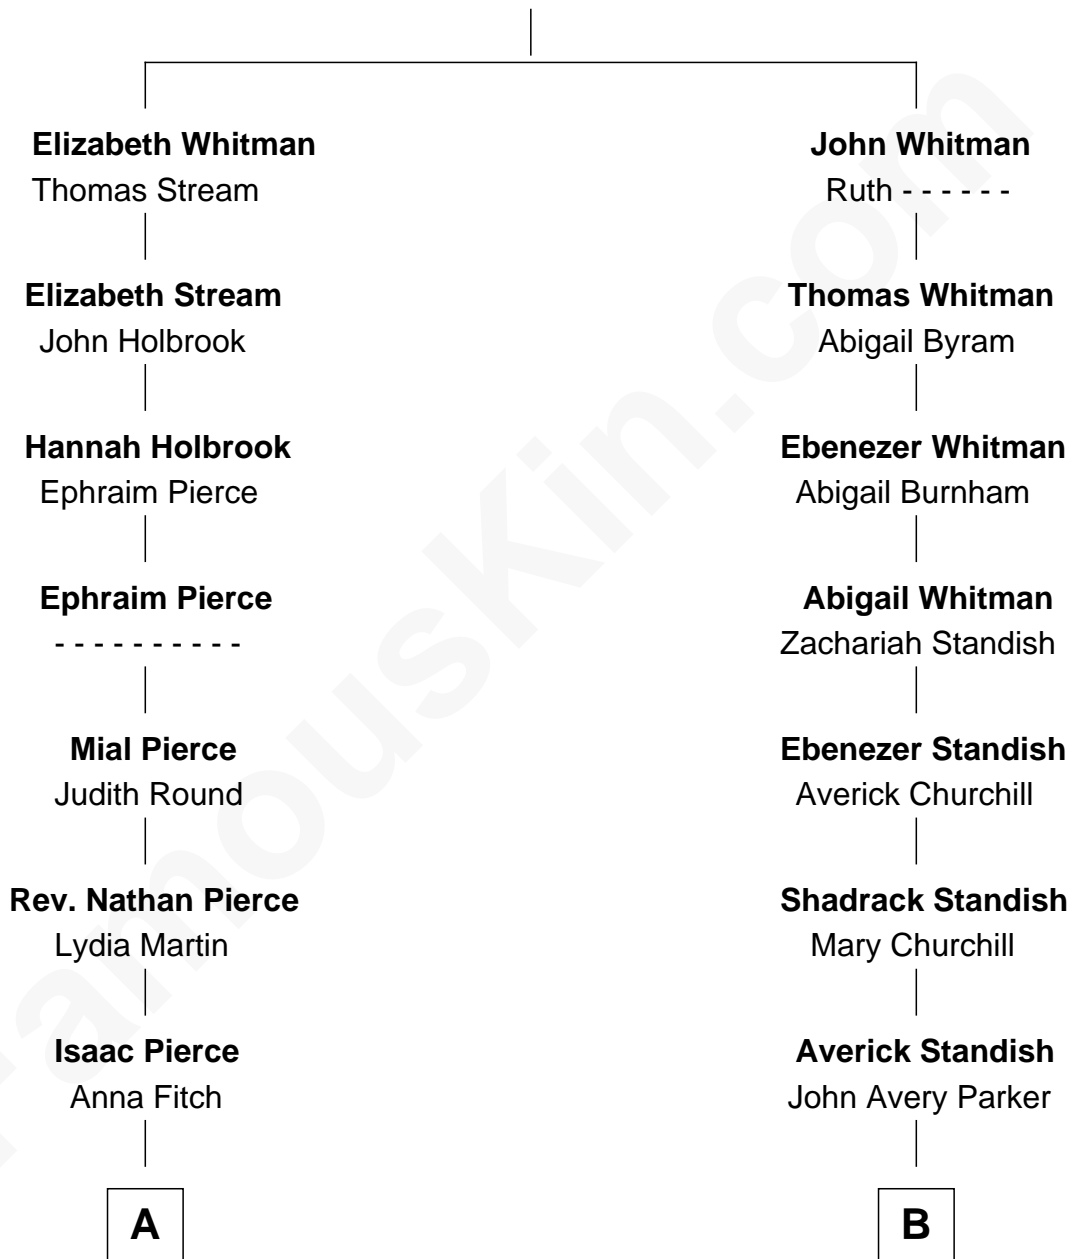

FamousKin.com
Relationship Chart of
George H. W. Bush
41st U.S. President

11th cousin 1 time removed of
Tuesday Weld
TV and Movie Actress

Richard Whitman

A

Levi Pierce

Betsey S. Wheeler

Elizabeth Slade Pierce

Cortland Philip Livingston Butler

Mary Elizabeth Butler

Robert Emmet Sheldon

Flora Sheldon

Samuel Prescott Bush

Prescott Sheldon Bush

Dorothy Wear Walker

George H. W. Bush

41st U.S. President

B

Ann Avery Parker

Thomas C. Lothrop

Sarah Williams Lothrop

George Parsons King

Sarah Lothrop King

Edward Motley Weld

Lothrop Motley Weld

Yosene Balfour Ker

Tuesday Weld

TV and Movie Actress