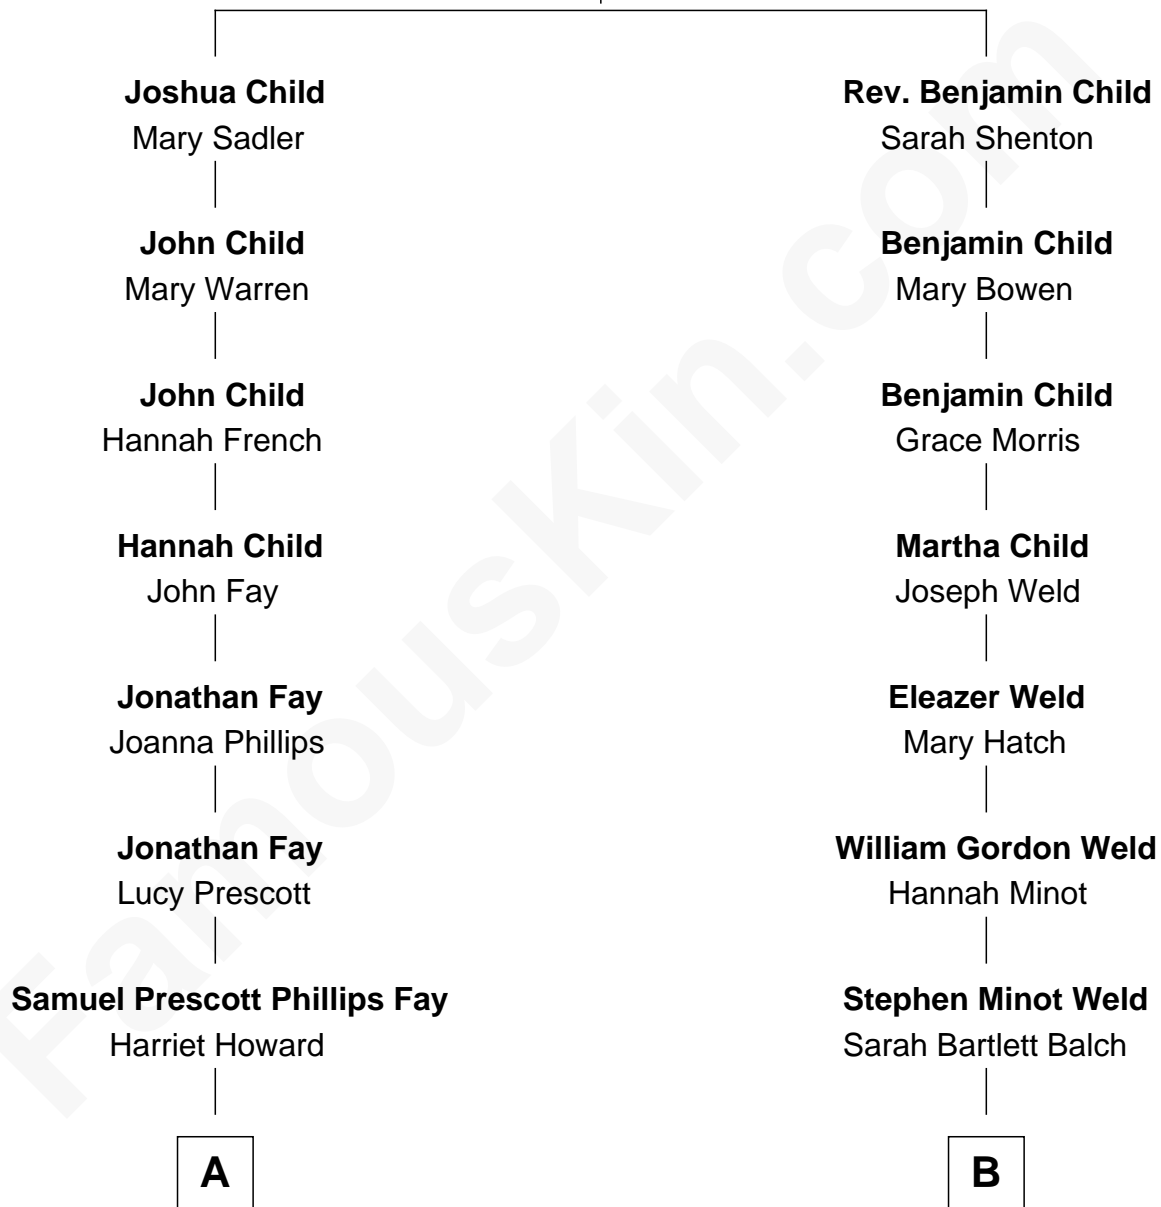

FamousKin.com Relationship Chart of

George H. W. Bush

41st U.S. President

10th cousin 1 time removed of

Tuesday Weld

TV and Movie Actress

Wolston Child

Ellen Empson

A

Samuel Howard Fay
Susan Montfort Shellman

Harriet Eleanor Fay
Rev. James Smith Bush

Samuel Prescott Bush
Flora Sheldon

Prescott Sheldon Bush
Dorothy Wear Walker

George H. W. Bush
41st U.S. President

B

Stephen Minot Weld
Eloise Rodman

Edward Motley Weld
Sarah Lothrop King

Lothrop Motley Weld
Yosene Balfour Ker

Tuesday Weld
TV and Movie Actress