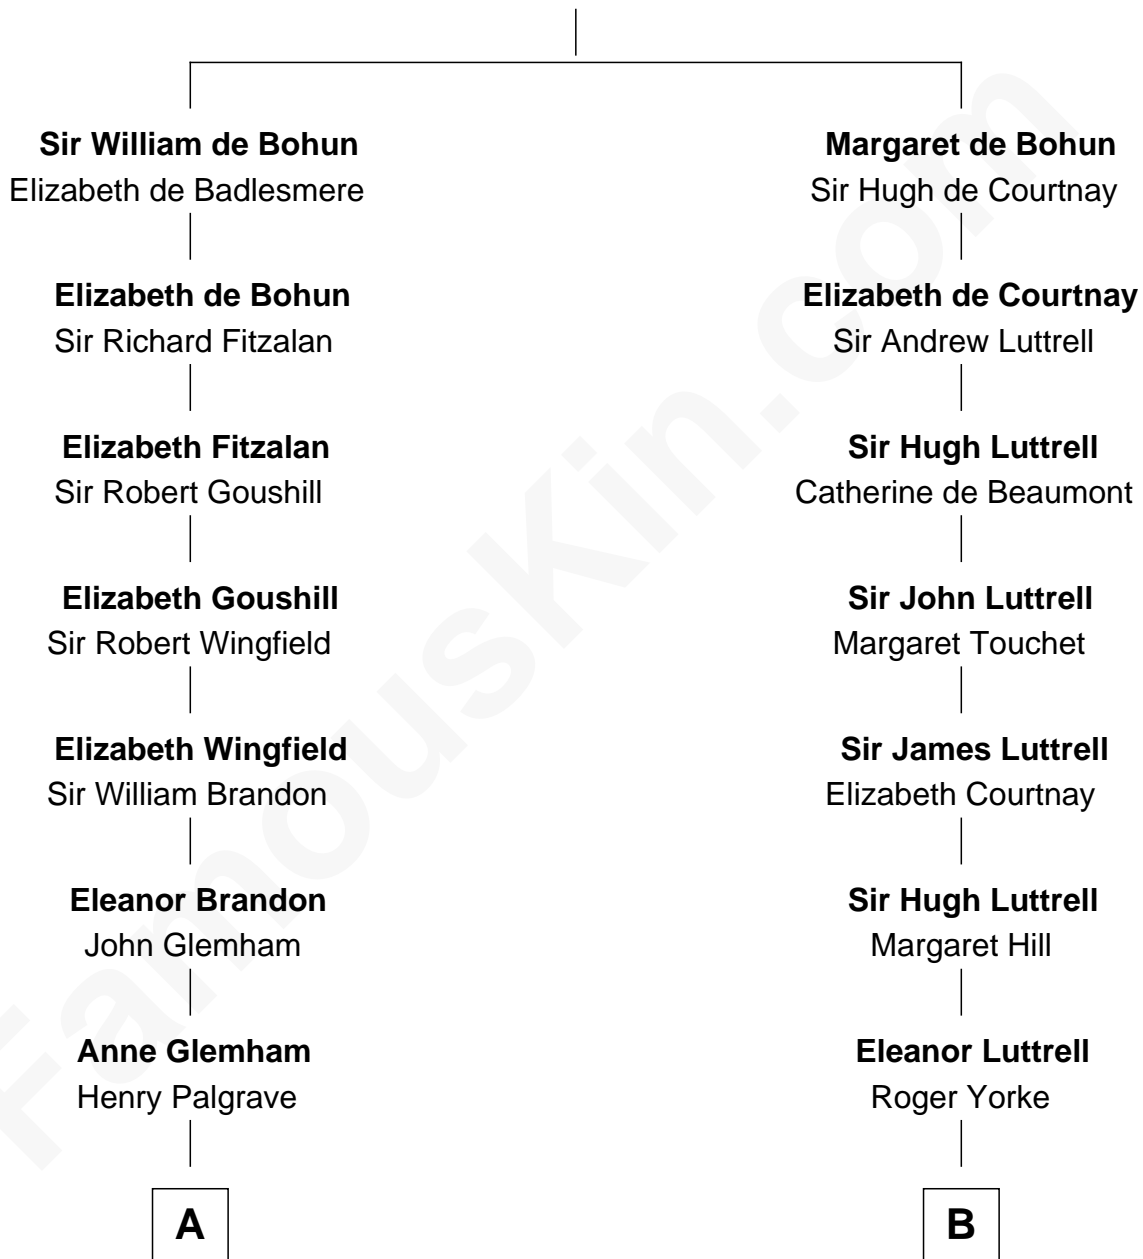

FamousKin.com
Relationship Chart of
George H. W. Bush
41st U.S. President

20th cousin 1 time removed of
Tuesday Weld
TV and Movie Actress

Humphrey de Bohun
 Elizabeth Plantagenet

C

Samuel Howard Fay
Susan Montfort Shellman

Harriet Eleanor Fay
Rev. James Smith Bush

Samuel Prescott Bush
Flora Sheldon

Prescott Sheldon Bush
Dorothy Wear Walker

George H. W. Bush
41st U.S. President

D

Eloise Rodman
Stephen Minot Weld

Edward Motley Weld
Sarah Lothrop King

Lothrop Motley Weld
Yosene Balfour Ker

Tuesday Weld
TV and Movie Actress