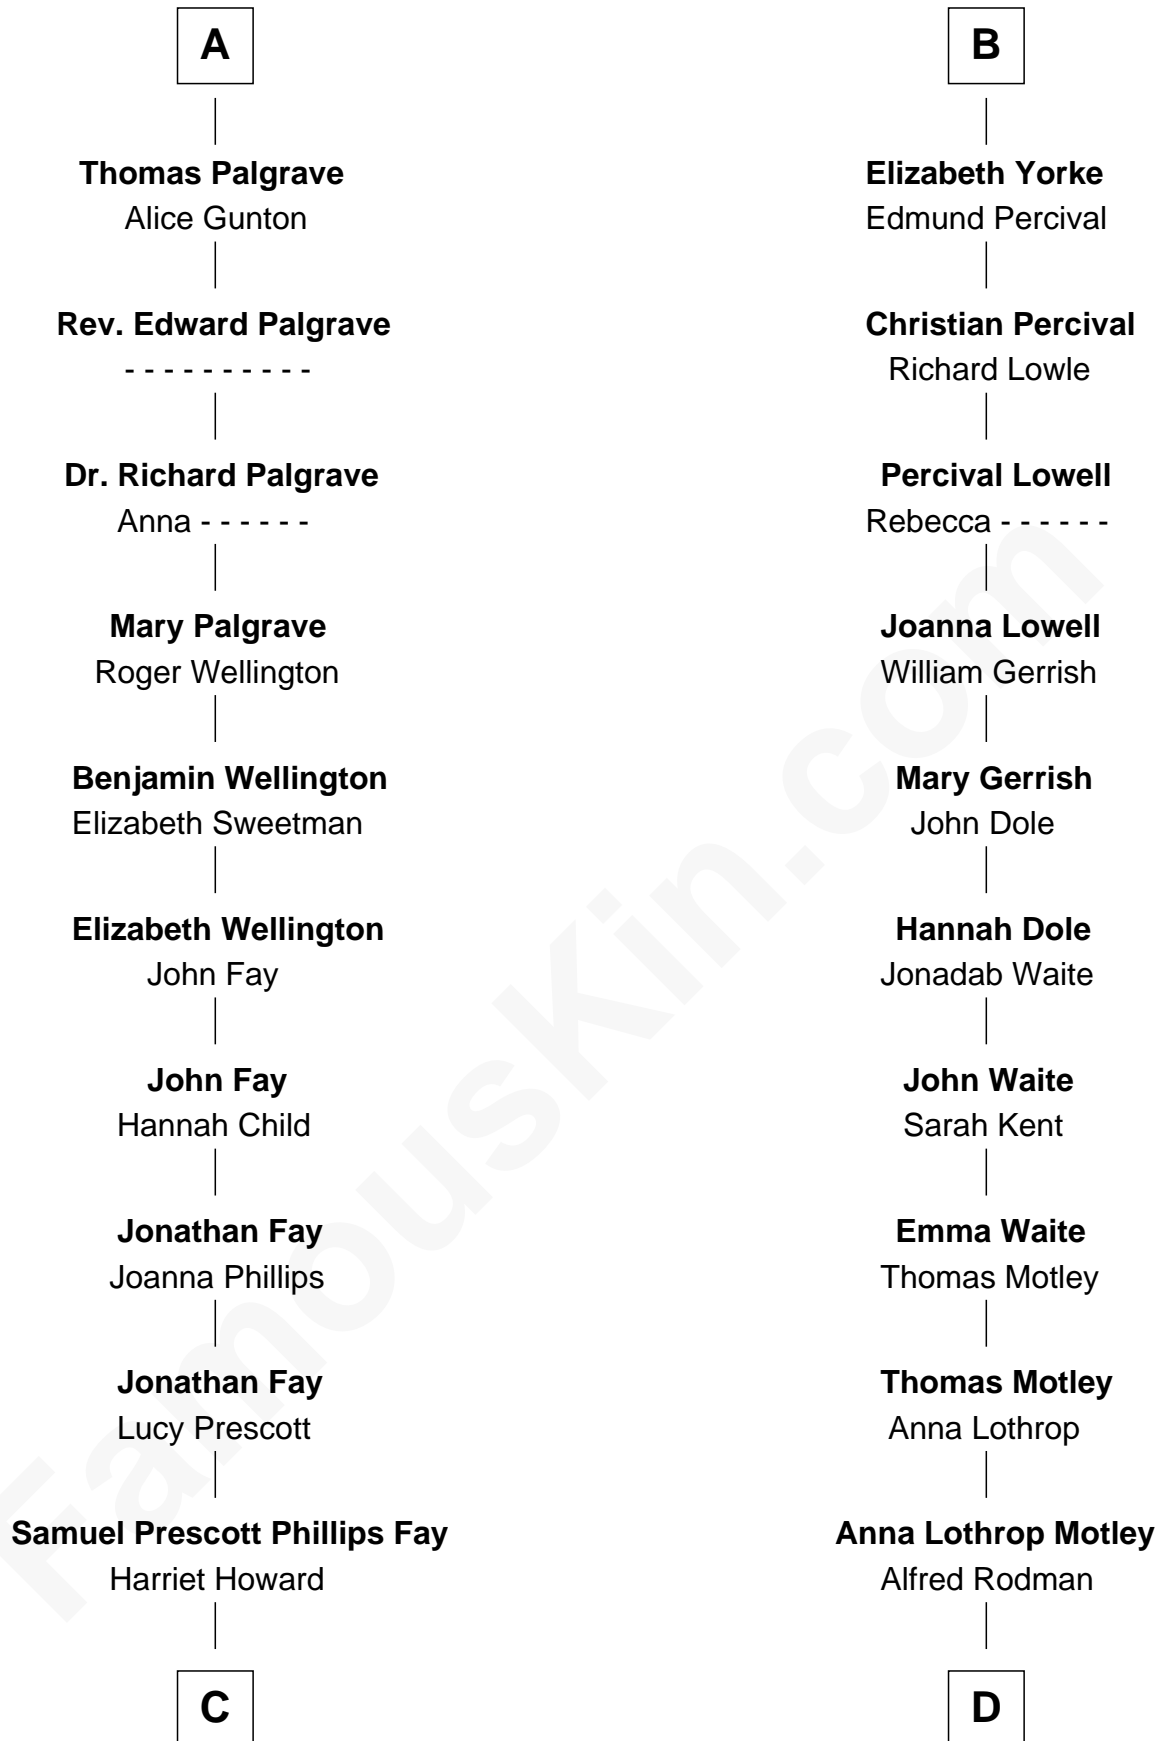

FamousKin.com
Relationship Chart of
George H. W. Bush
41st U.S. President

20th cousin 1 time removed of
Tuesday Weld
TV and Movie Actress

Humphrey de Bohun
 Elizabeth Plantagenet

C

Samuel Howard Fay
Susan Montfort Shellman

Harriet Eleanor Fay
Rev. James Smith Bush

Samuel Prescott Bush
Flora Sheldon

Prescott Sheldon Bush
Dorothy Wear Walker

George H. W. Bush
41st U.S. President

D

Eloise Rodman
Stephen Minot Weld

Edward Motley Weld
Sarah Lothrop King

Lothrop Motley Weld
Yosene Balfour Ker

Tuesday Weld
TV and Movie Actress