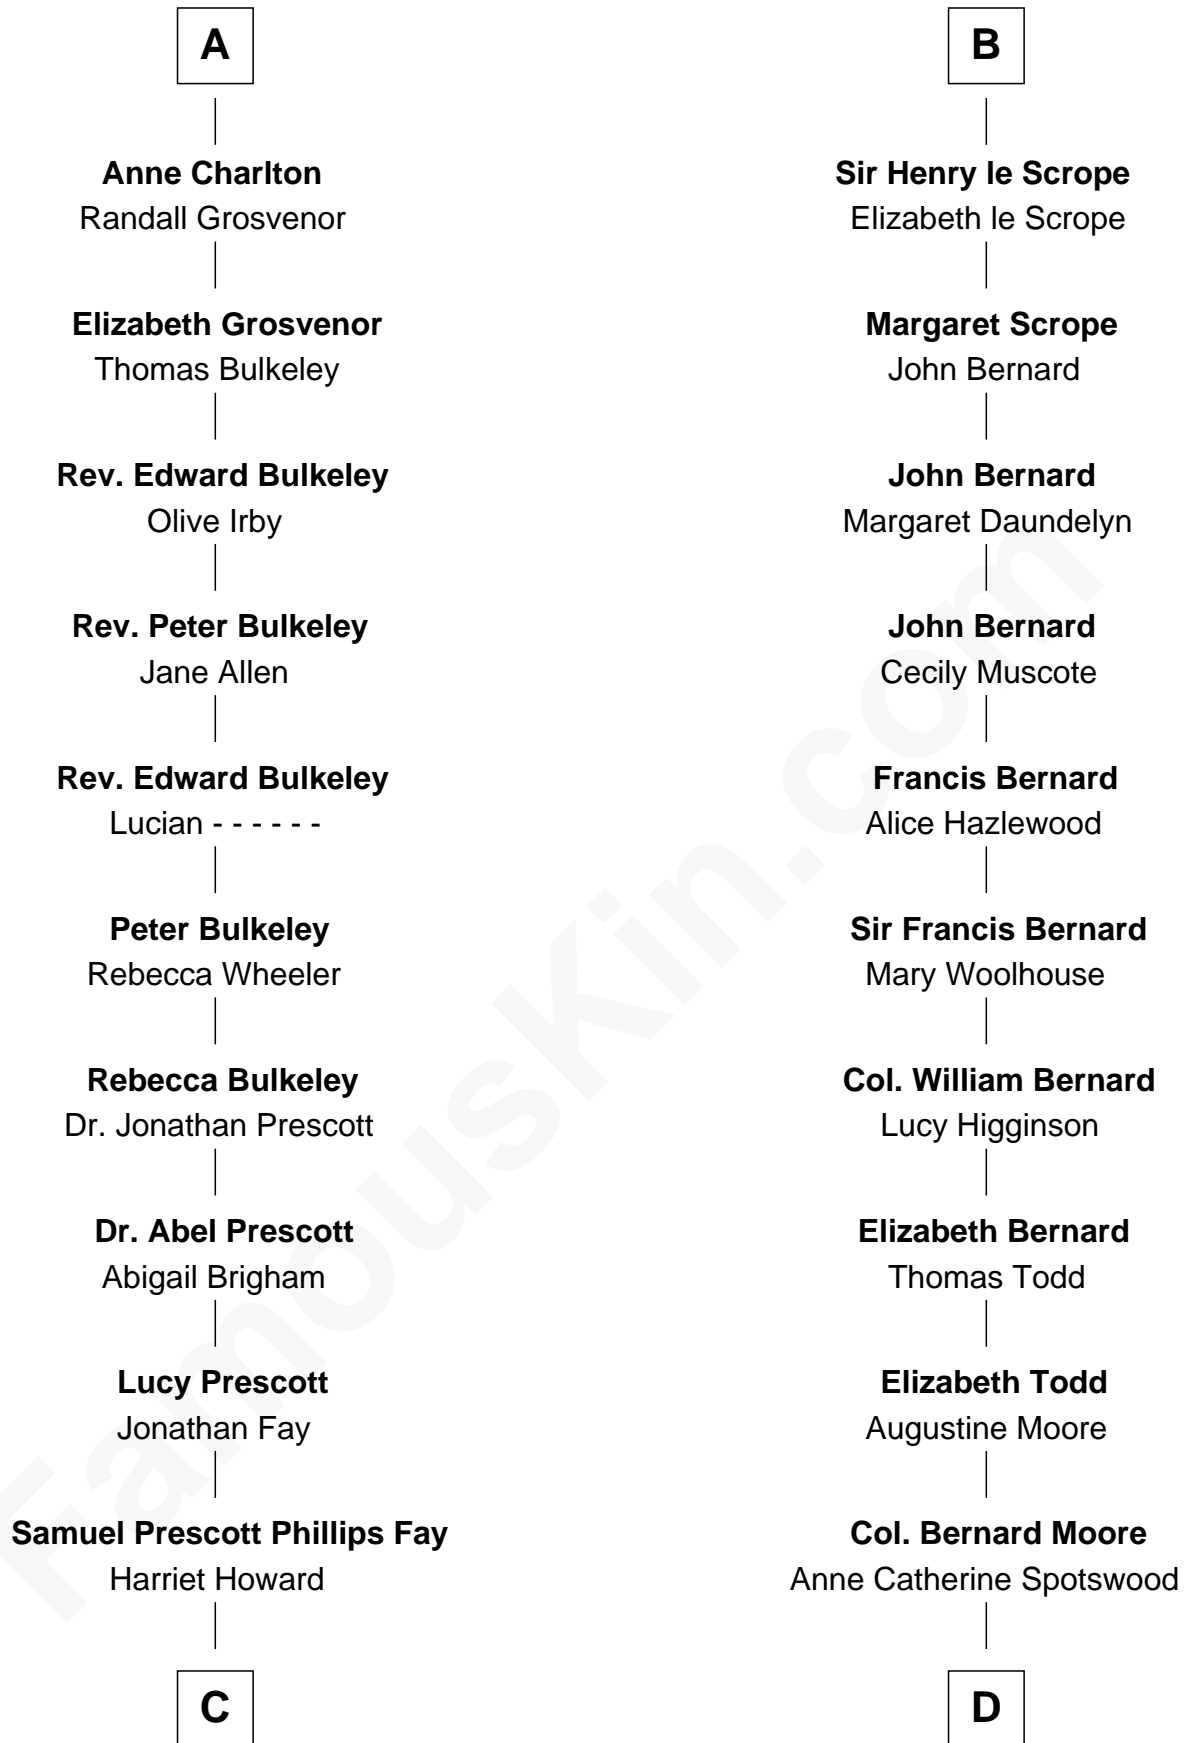

FamousKin.com Relationship Chart of

George H. W. Bush

41st U.S. President

20th cousin 1 time removed of

Helen Keller

Author and Activist

Sir Roger de Somery

Nichole d'Aubenev

C

Samuel Howard Fay
Susan Montfort Shellman

Harriet Eleanor Fay
Rev. James Smith Bush

Samuel Prescott Bush
Flora Sheldon

Prescott Sheldon Bush
Dorothy Wear Walker

George H. W. Bush
41st U.S. President

D

Col. Alexander Spotswood Moore
Elizabeth Aylett

Mary Fairfax Moore
David Keller

Arthur Henley Keller
Kate Adams

Helen Keller
Author and Activist

FamousKin.com