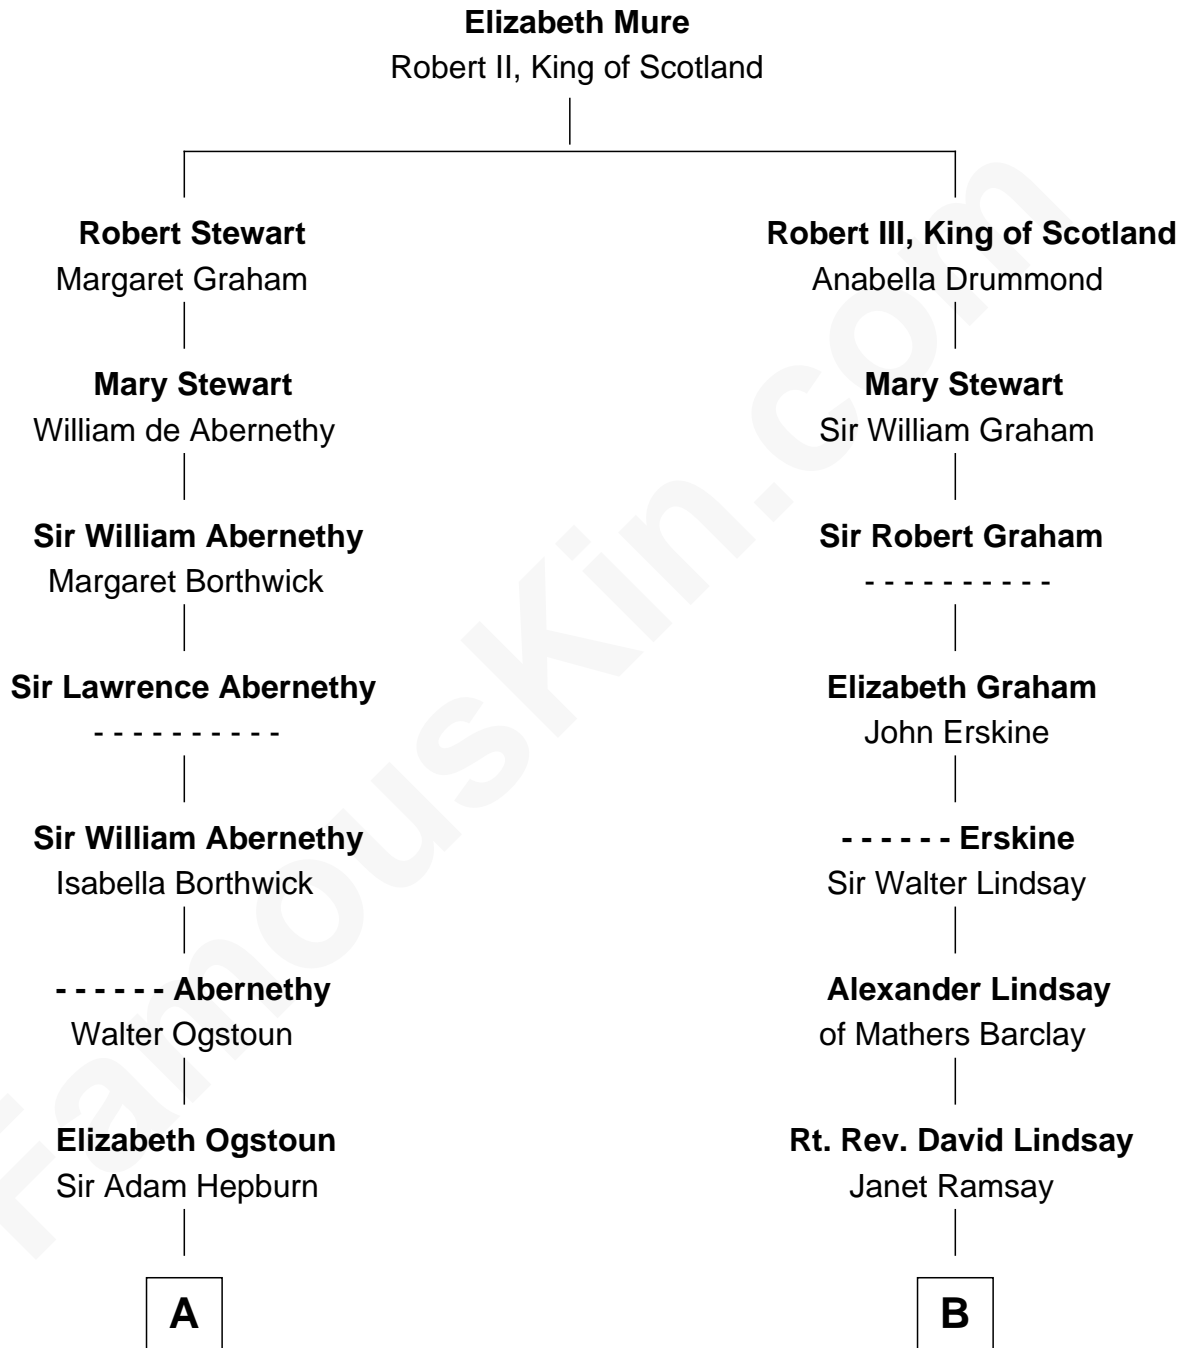

FamousKin.com
Relationship Chart of
George H. W. Bush
41st U.S. President

15th cousin 6 times removed of
Helen Keller
Author and Activist

C

—
Cortland Philip Livingston Butler

Elizabeth Slade Pierce

—
Mary Elizabeth Butler

Robert Emmet Sheldon

—
Flora Sheldon

Samuel Prescott Bush

—
Prescott Sheldon Bush

Dorothy Wear Walker

—
George H. W. Bush

41st U.S. President

FamousKin.com