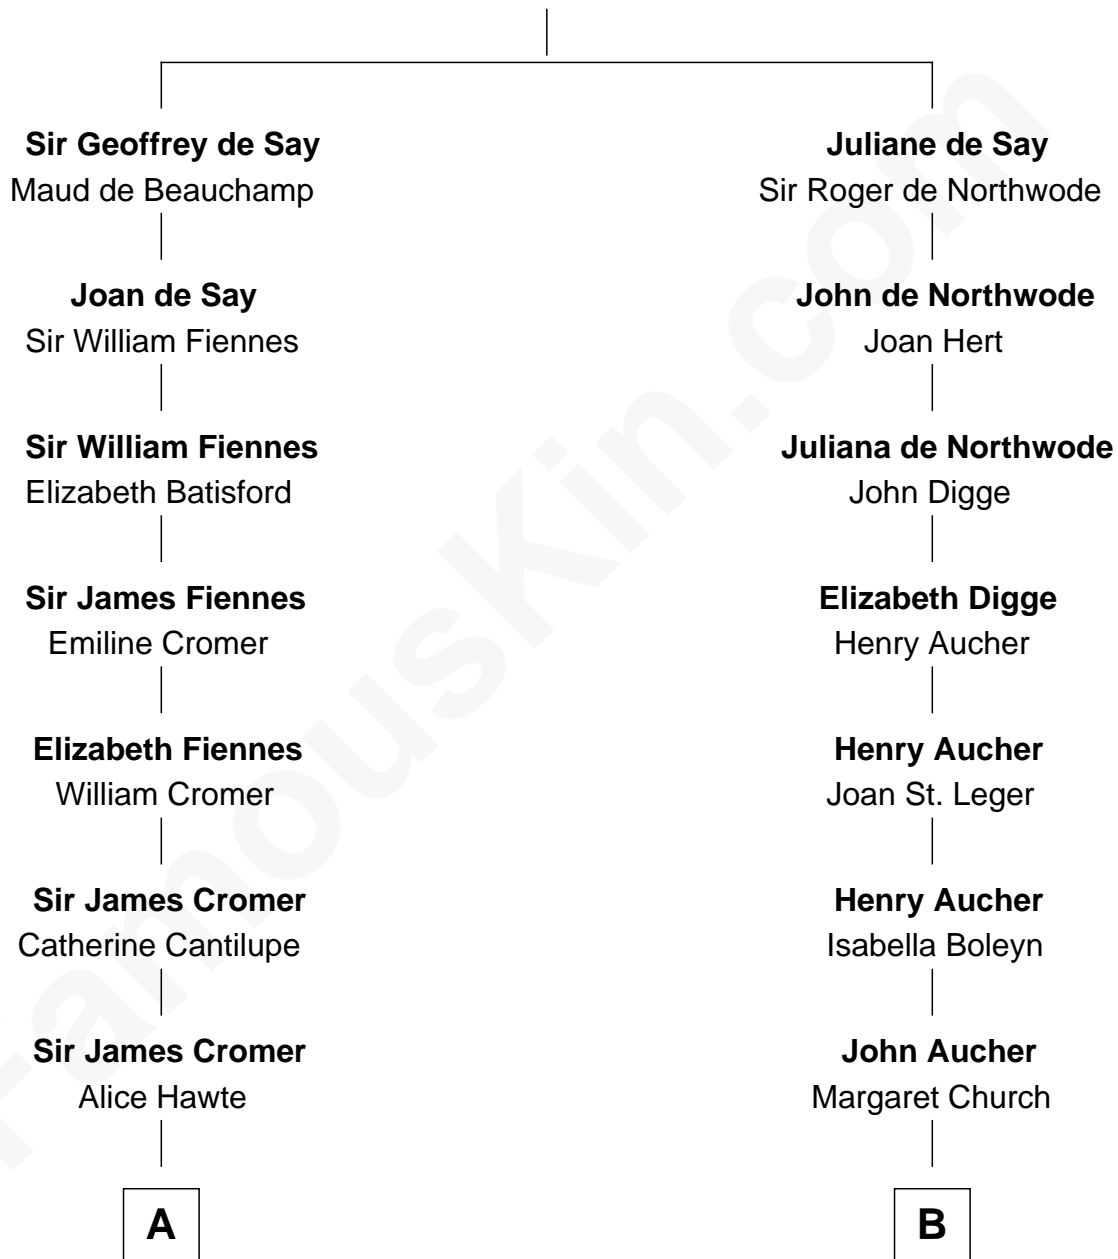

FamousKin.com
Relationship Chart of
George H. W. Bush
41st U.S. President

20th cousin 1 time removed of

Helen Keller
Author and Activist

Geoffrey de Say
 Idonea de Leyburn

C

Susan Montfort Shellman

Samuel Howard Fay

Harriet Eleanor Fay

Rev. James Smith Bush

Samuel Prescott Bush

Flora Sheldon

Prescott Sheldon Bush

Dorothy Wear Walker

George H. W. Bush

41st U.S. President

D

Col. Alexander Spotswood Moore

Elizabeth Aylett

Mary Fairfax Moore

David Keller

Arthur Henley Keller

Kate Adams

Helen Keller