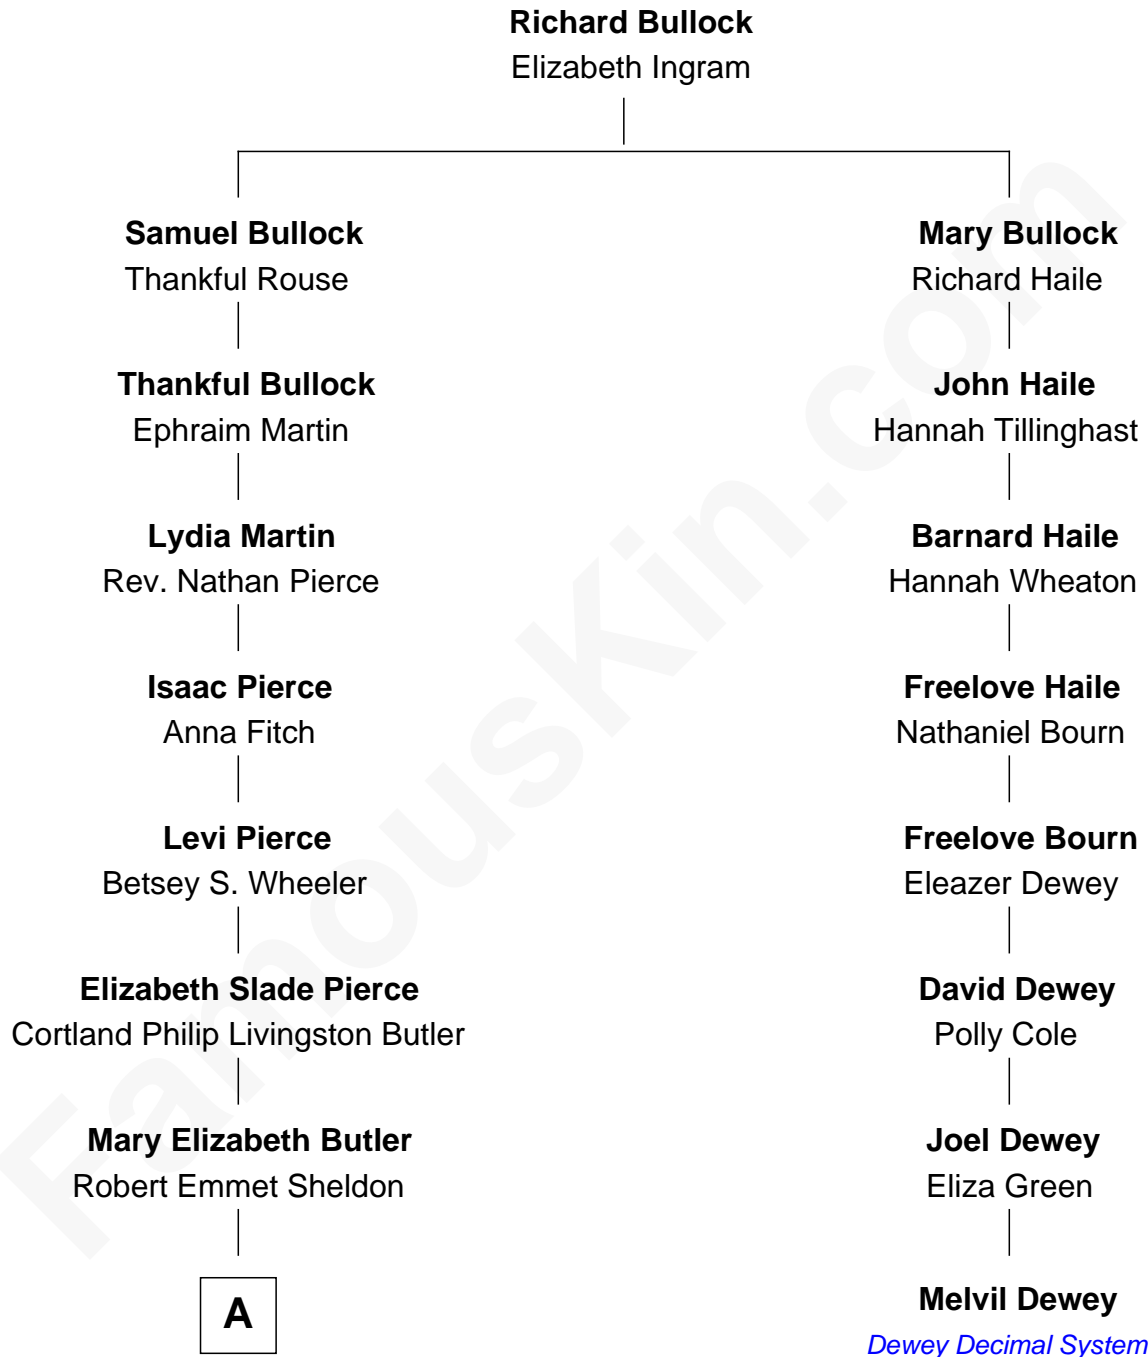

**FamousKin.com**  
**Relationship Chart of**  
**George H. W. Bush**  
*41st U.S. President*

**7th cousin 2 times removed of**  
**Melvil Dewey**  
*Inventor of the Dewey Decimal System*

**A**

—  
**Flora Sheldon**  
Samuel Prescott Bush

—  
**Prescott Sheldon Bush**  
Dorothy Wear Walker

—  
**George H. W. Bush**  
*41st U.S. President*

FamousKin.com