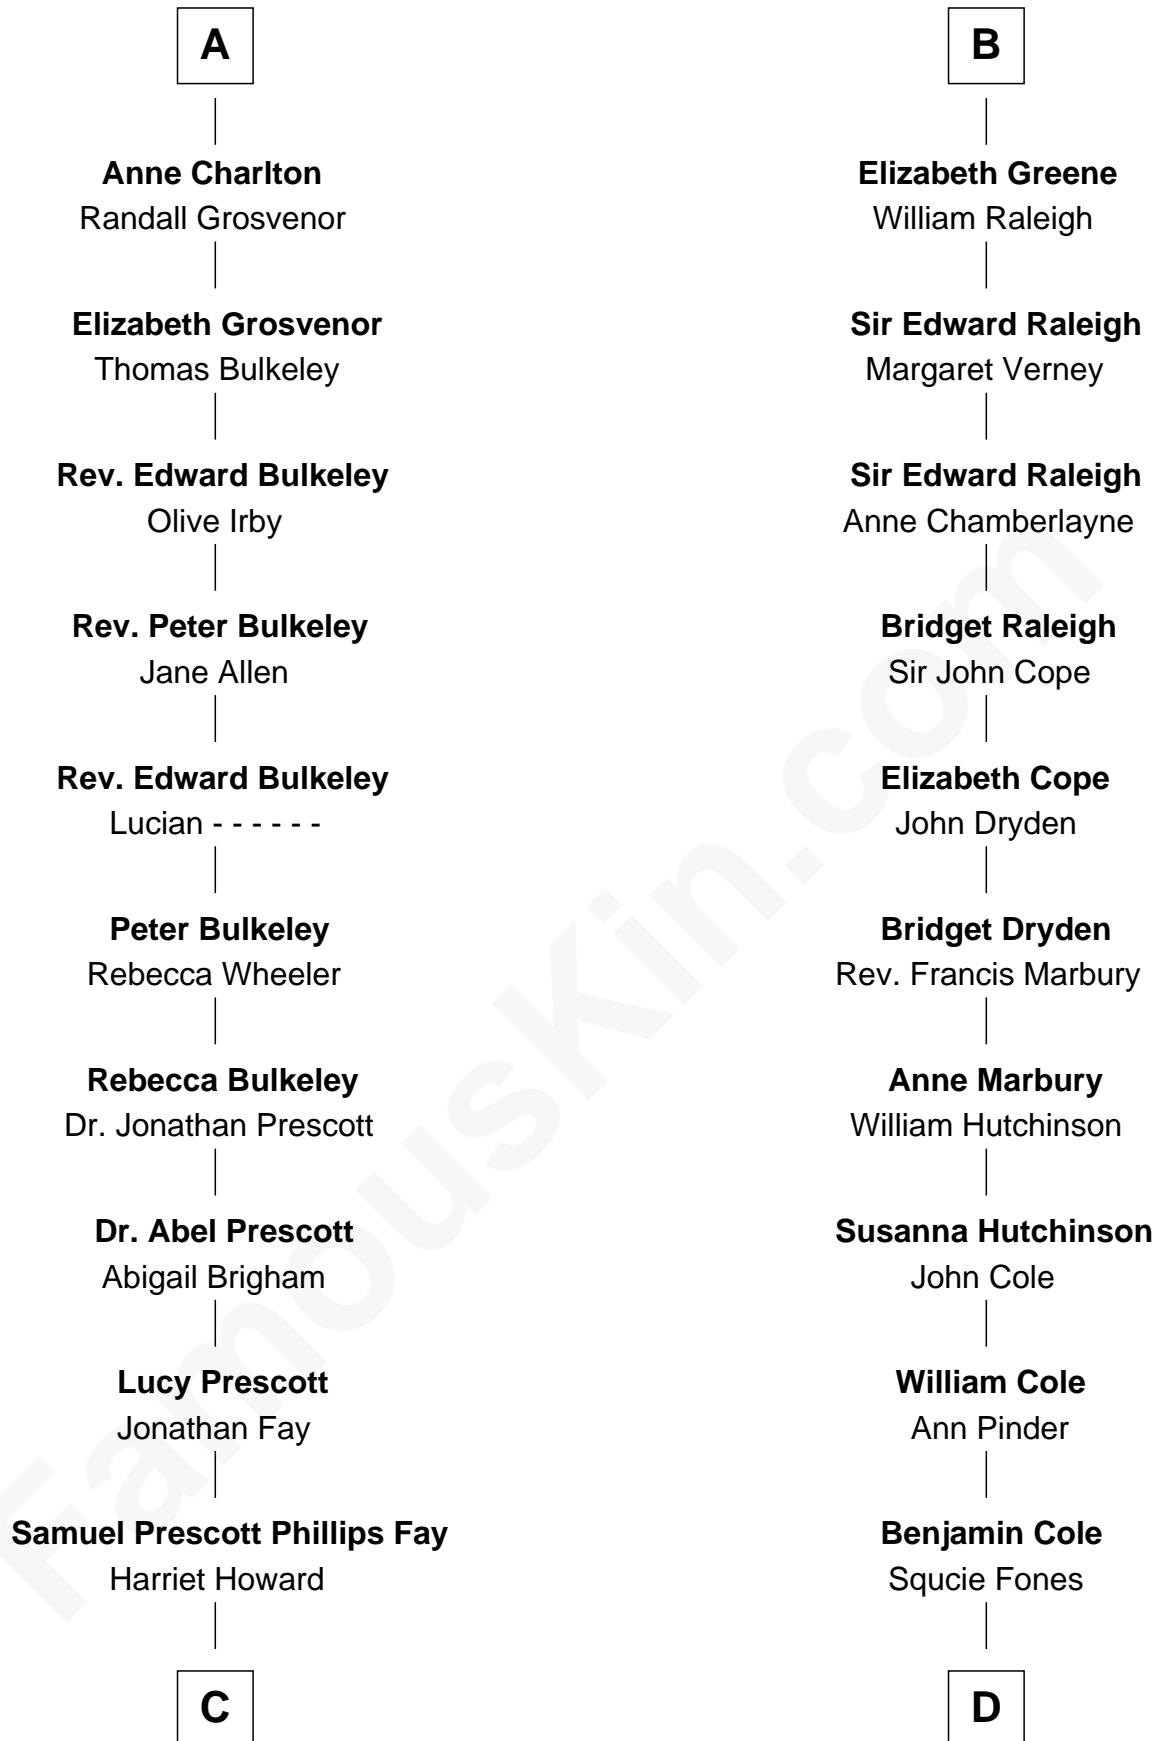

FamousKin.com
Relationship Chart of
George H. W. Bush
41st U.S. President

20th cousin 1 time removed of
Melvil Dewey
Inventor of the Dewey Decimal System

C

Samuel Howard Fay
Susan Montfort Shellman

Harriet Eleanor Fay
Rev. James Smith Bush

Samuel Prescott Bush
Flora Sheldon

Prescott Sheldon Bush
Dorothy Wear Walker

George H. W. Bush
41st U.S. President

D

Benjamin Cole
Martha Wightman

Polly Cole
David Dewey

Joel Dewey
Eliza Green

Melvil Dewey
Dewey Decimal System