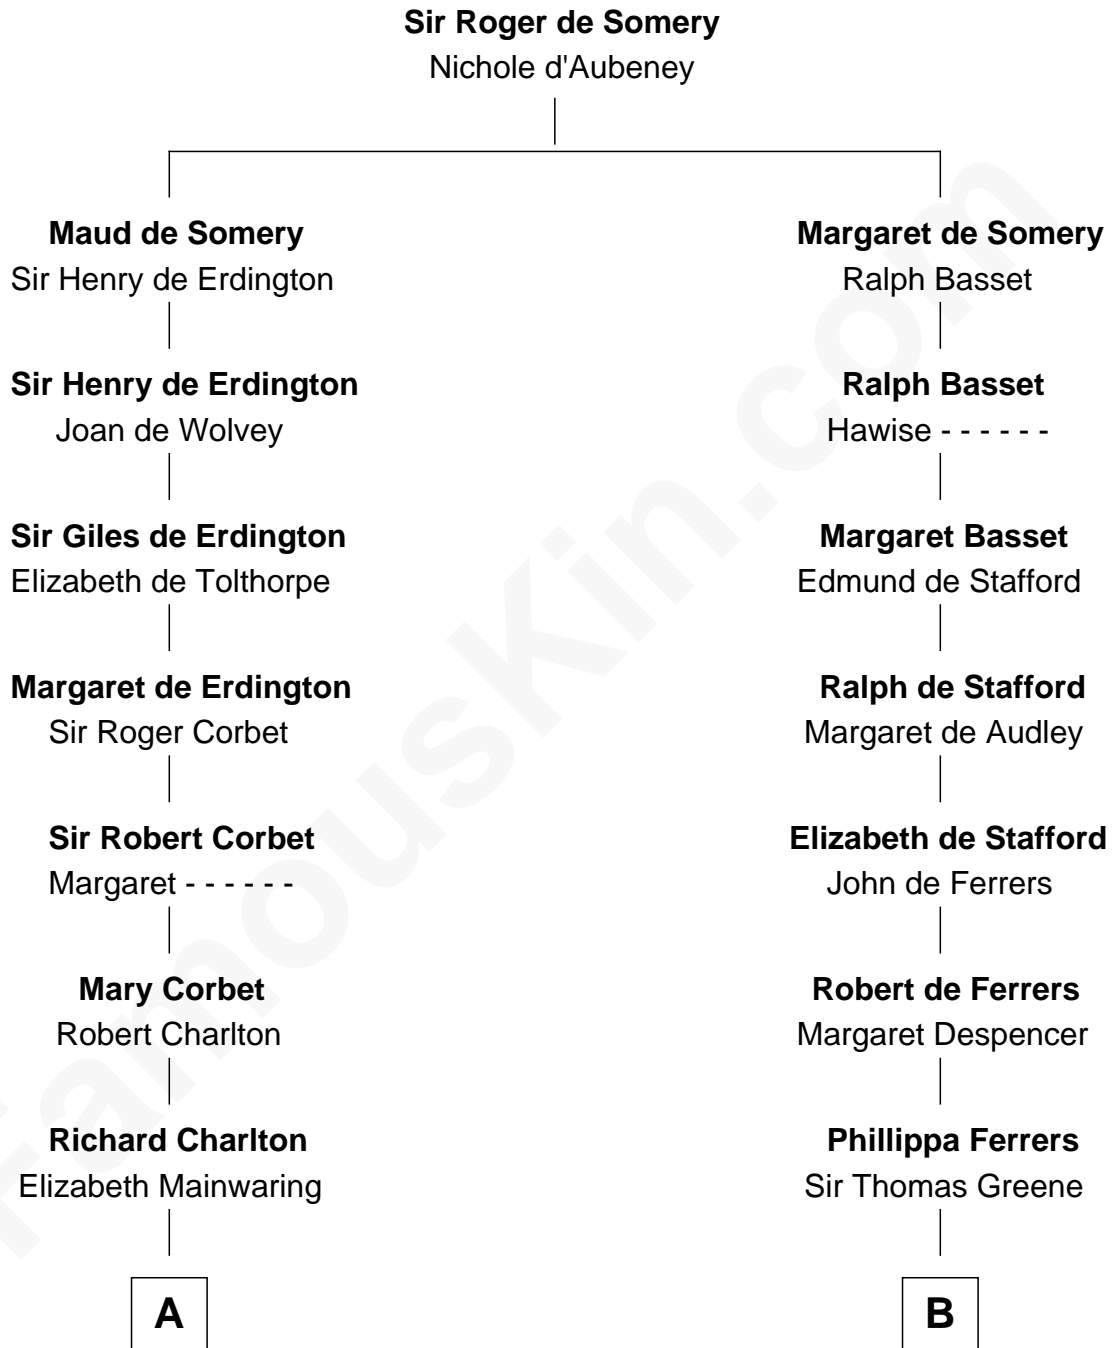

FamousKin.com
Relationship Chart of
George H. W. Bush
41st U.S. President

20th cousin 1 time removed of
Melvil Dewey
Inventor of the Dewey Decimal System

C

Samuel Howard Fay
Susan Montfort Shellman

Harriet Eleanor Fay
Rev. James Smith Bush

Samuel Prescott Bush
Flora Sheldon

Prescott Sheldon Bush
Dorothy Wear Walker

George H. W. Bush
41st U.S. President

D

Benjamin Cole
Martha Wightman

Polly Cole
David Dewey

Joel Dewey
Eliza Green

Melvil Dewey
Dewey Decimal System