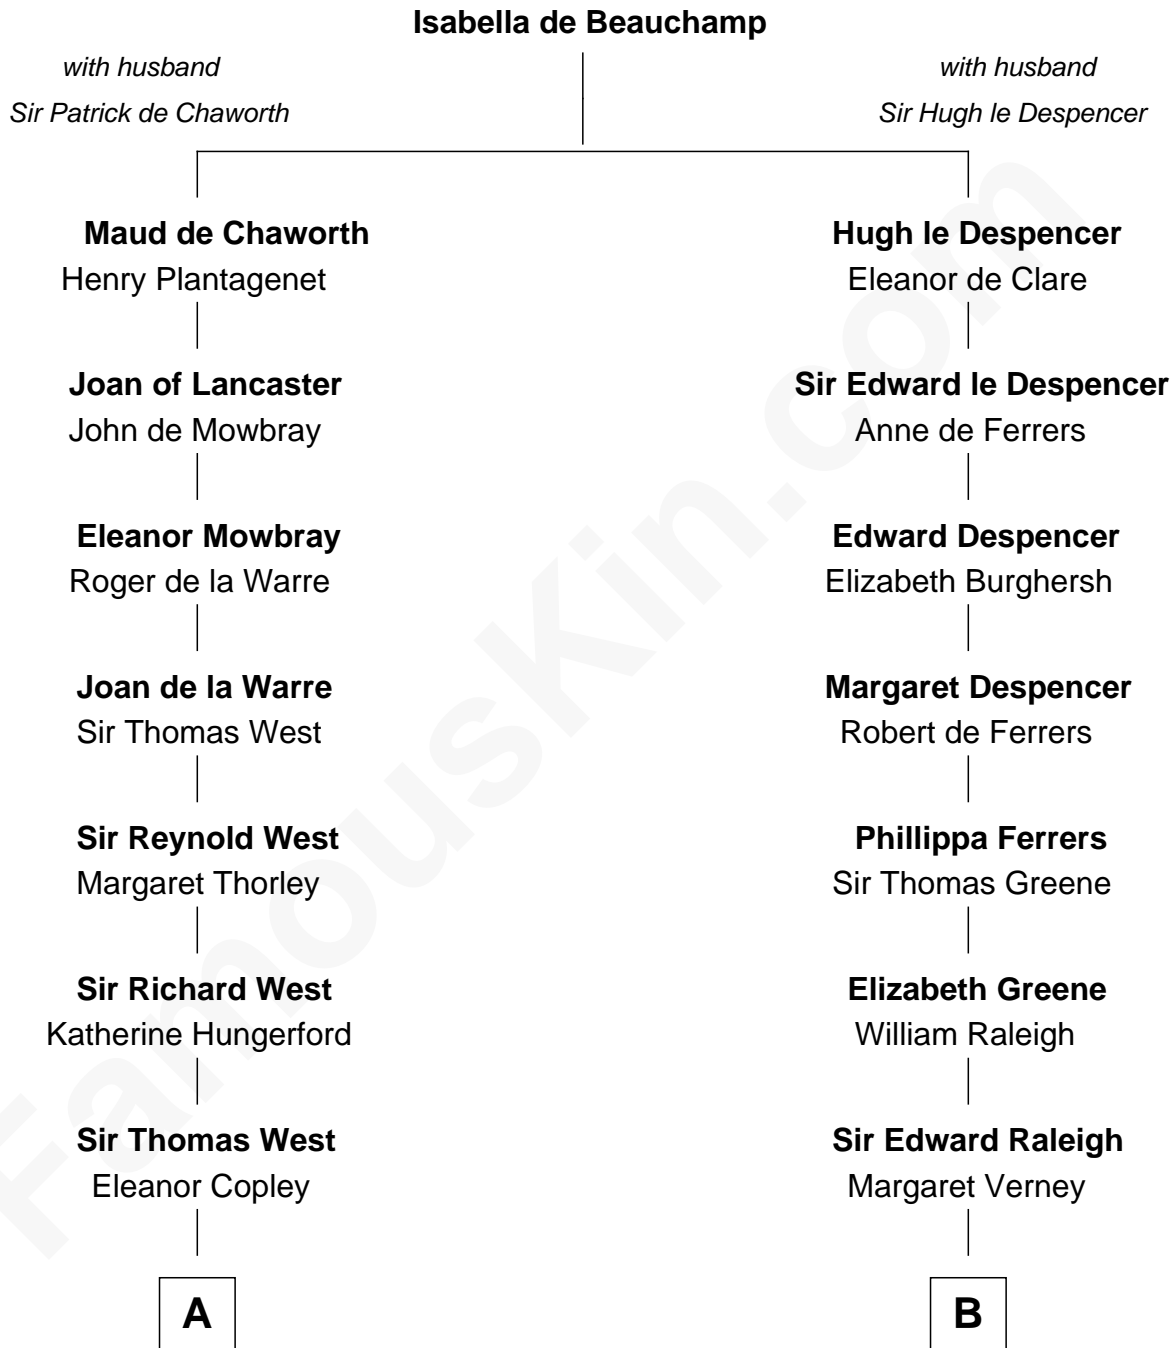

**FamousKin.com**  
**Relationship Chart of**  
**George H. W. Bush**  
*41st U.S. President*

**18th cousin 3 times removed of**  
**Melvil Dewey**  
*Inventor of the Dewey Decimal System*

FamousKin.com