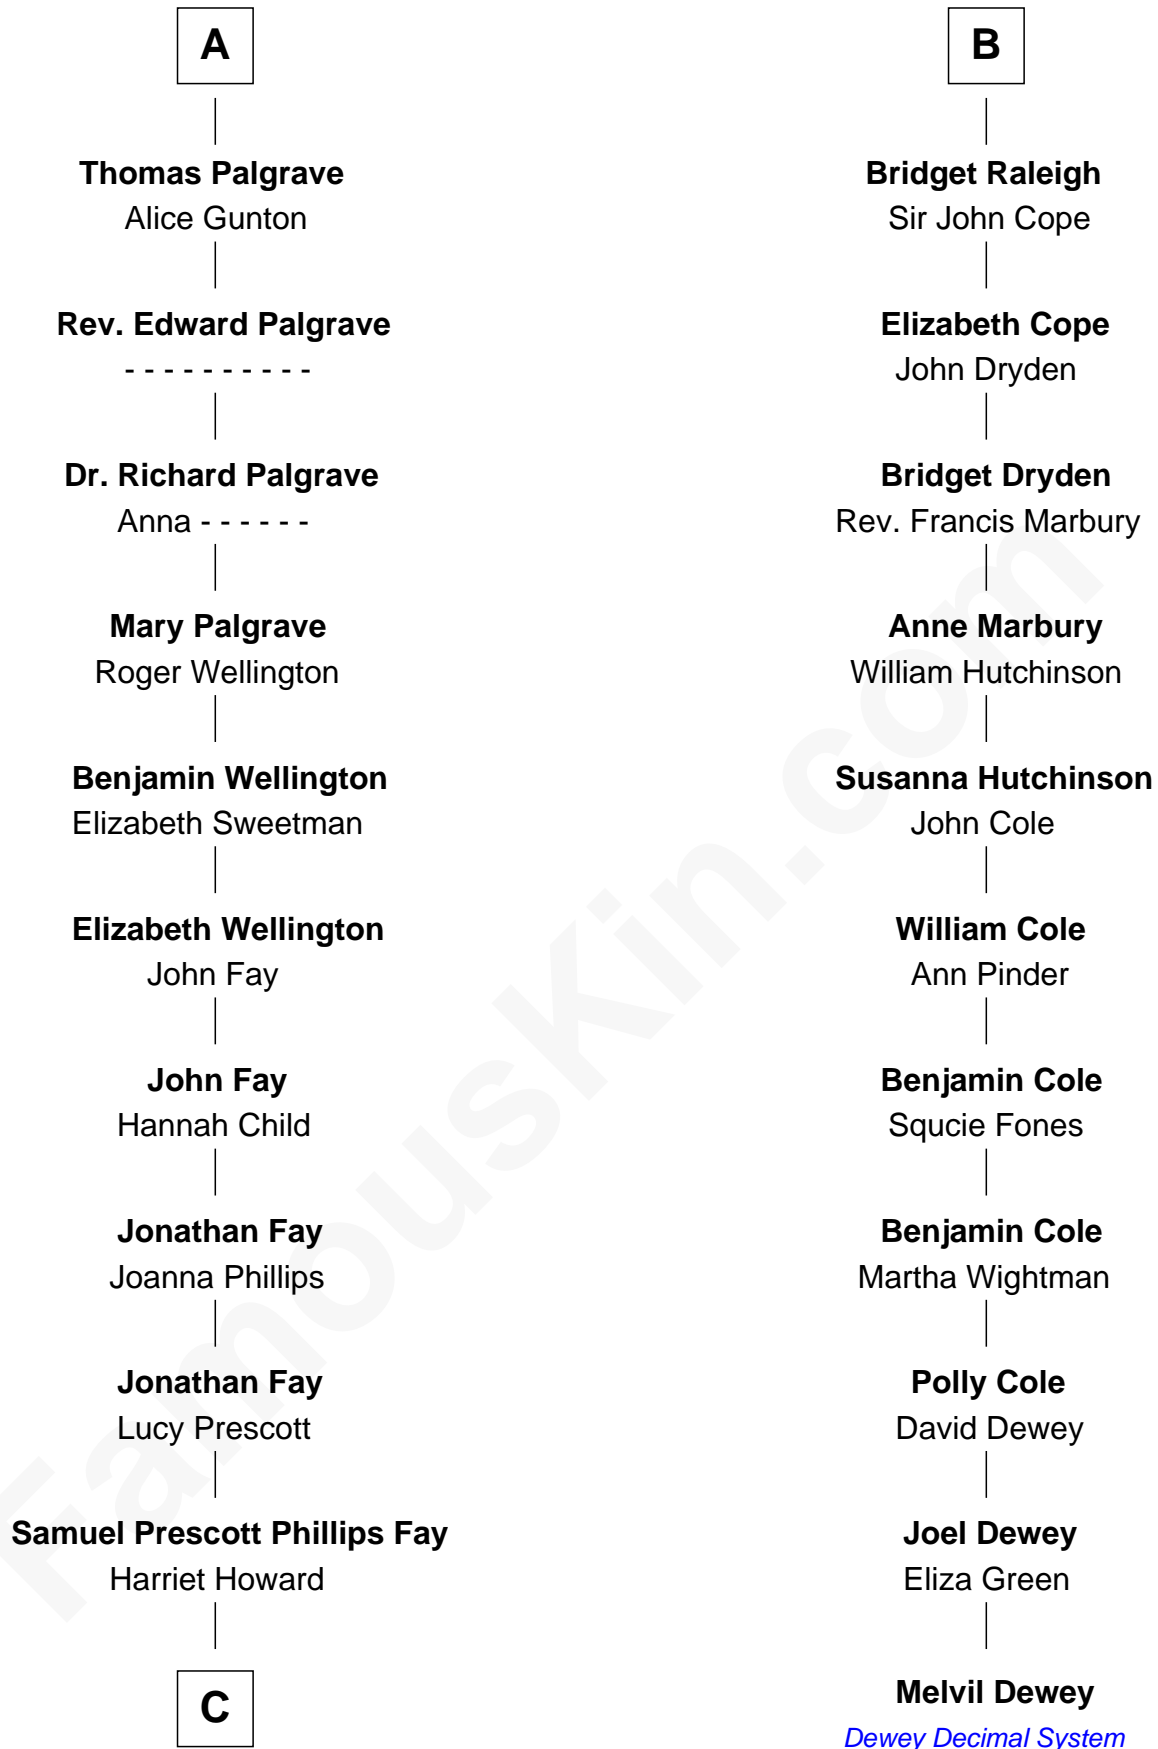

FamousKin.com
Relationship Chart of
George H. W. Bush
41st U.S. President

17th cousin 4 times removed of
Melvil Dewey
Inventor of the Dewey Decimal System

Edmund Fitzalan
 Alice de Warenne

Richard Fitzalan
 Eleanor Plantagenet

Sir Richard Fitzalan
 Elizabeth de Bohun

Elizabeth Fitzalan
 Sir Robert Goushill

Elizabeth Goushill
 Sir Robert Wingfield

Elizabeth Wingfield
 Sir William Brandon

Eleanor Brandon
 John Glemham

Anne Glemham
 Henry Palgrave

A

Mary Fitzalan
 John le Strange

Ankaret le Strange
 Sir Richard Talbot

Mary Talbot
 Sir Thomas Greene

Sir Thomas Greene
 Phillippa Ferrers

Elizabeth Greene
 William Raleigh

Sir Edward Raleigh
 Margaret Verney

Sir Edward Raleigh
 Anne Chamberlayne

B

C

—
Samuel Howard Fay
Susan Montfort Shellman

—
Harriet Eleanor Fay
Rev. James Smith Bush

—
Samuel Prescott Bush
Flora Sheldon

—
Prescott Sheldon Bush
Dorothy Wear Walker