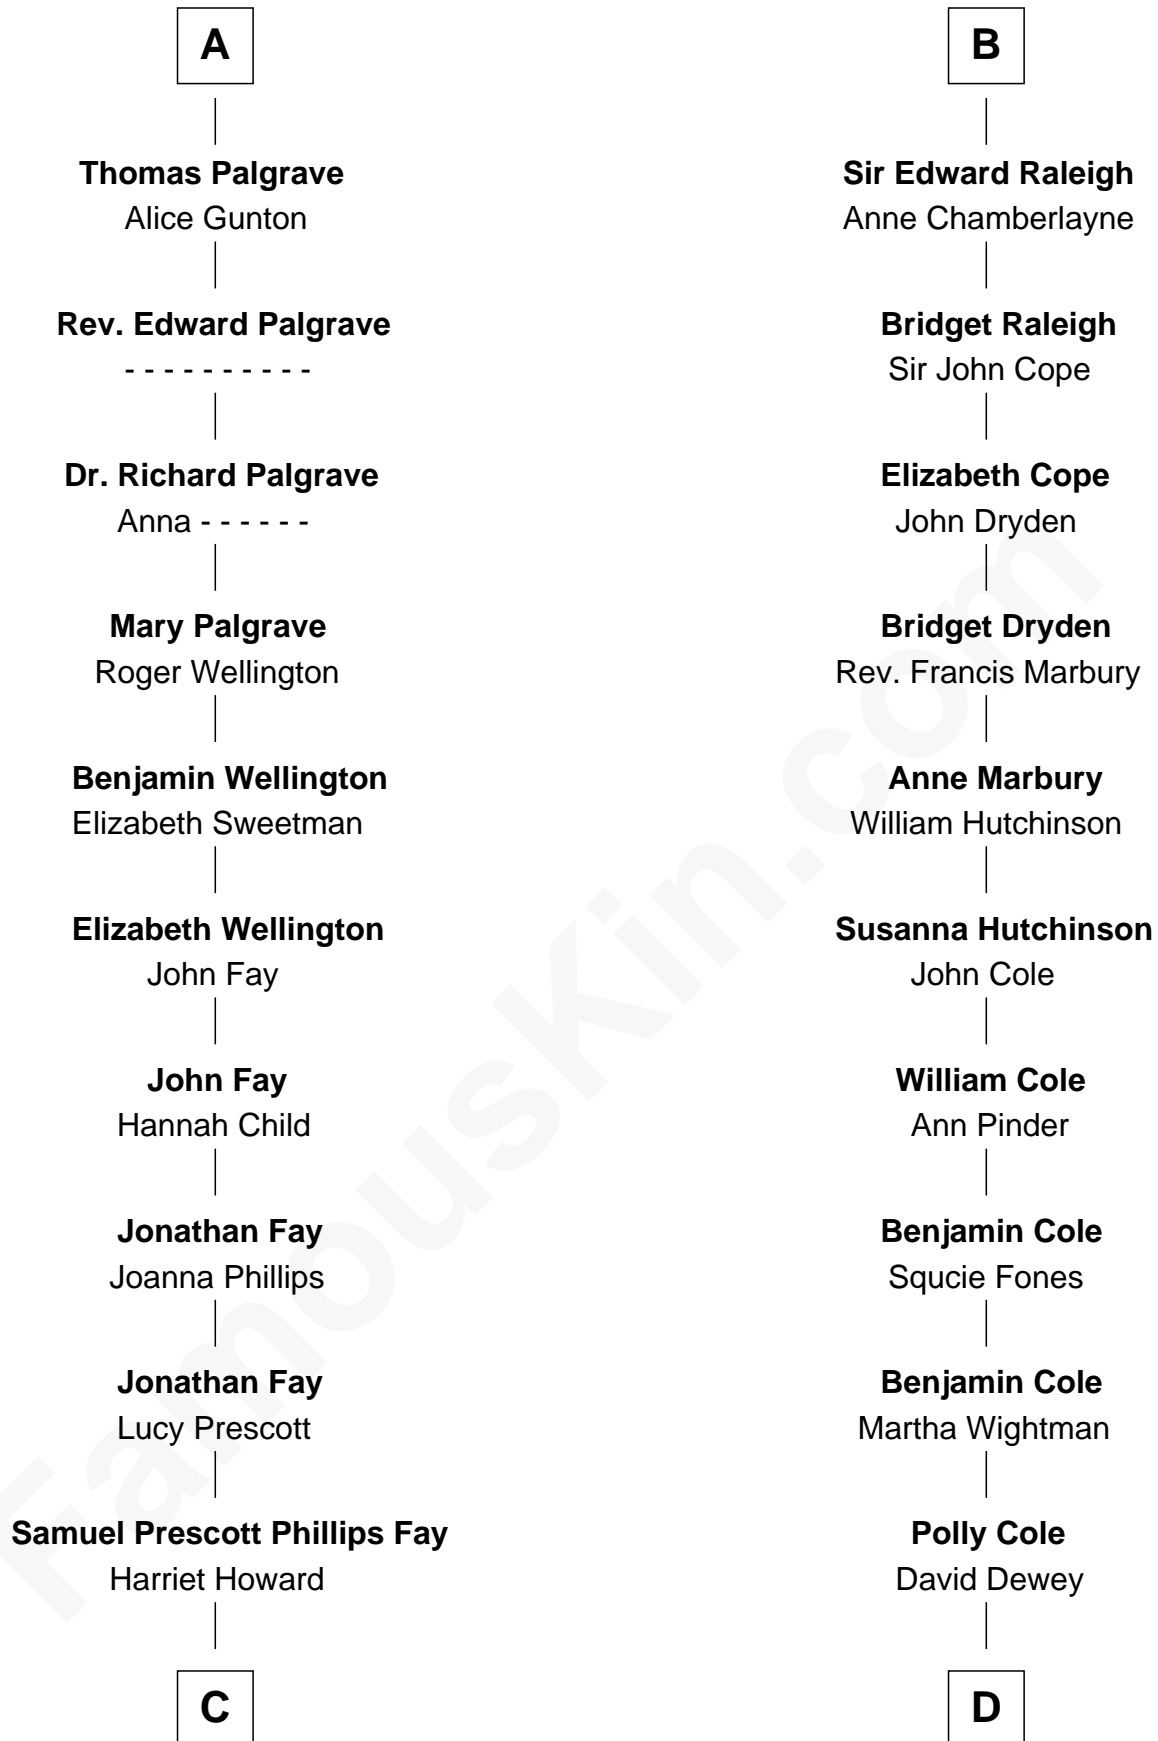

FamousKin.com
Relationship Chart of
George H. W. Bush
41st U.S. President

18th cousin 3 times removed of
Melvil Dewey
Inventor of the Dewey Decimal System

C

Samuel Howard Fay
Susan Montfort Shellman

Harriet Eleanor Fay
Rev. James Smith Bush

Samuel Prescott Bush
Flora Sheldon

Prescott Sheldon Bush
Dorothy Wear Walker

George H. W. Bush
41st U.S. President

D

Joel Dewey
Eliza Green

Melvil Dewey
Dewey Decimal System

FamousKin.com