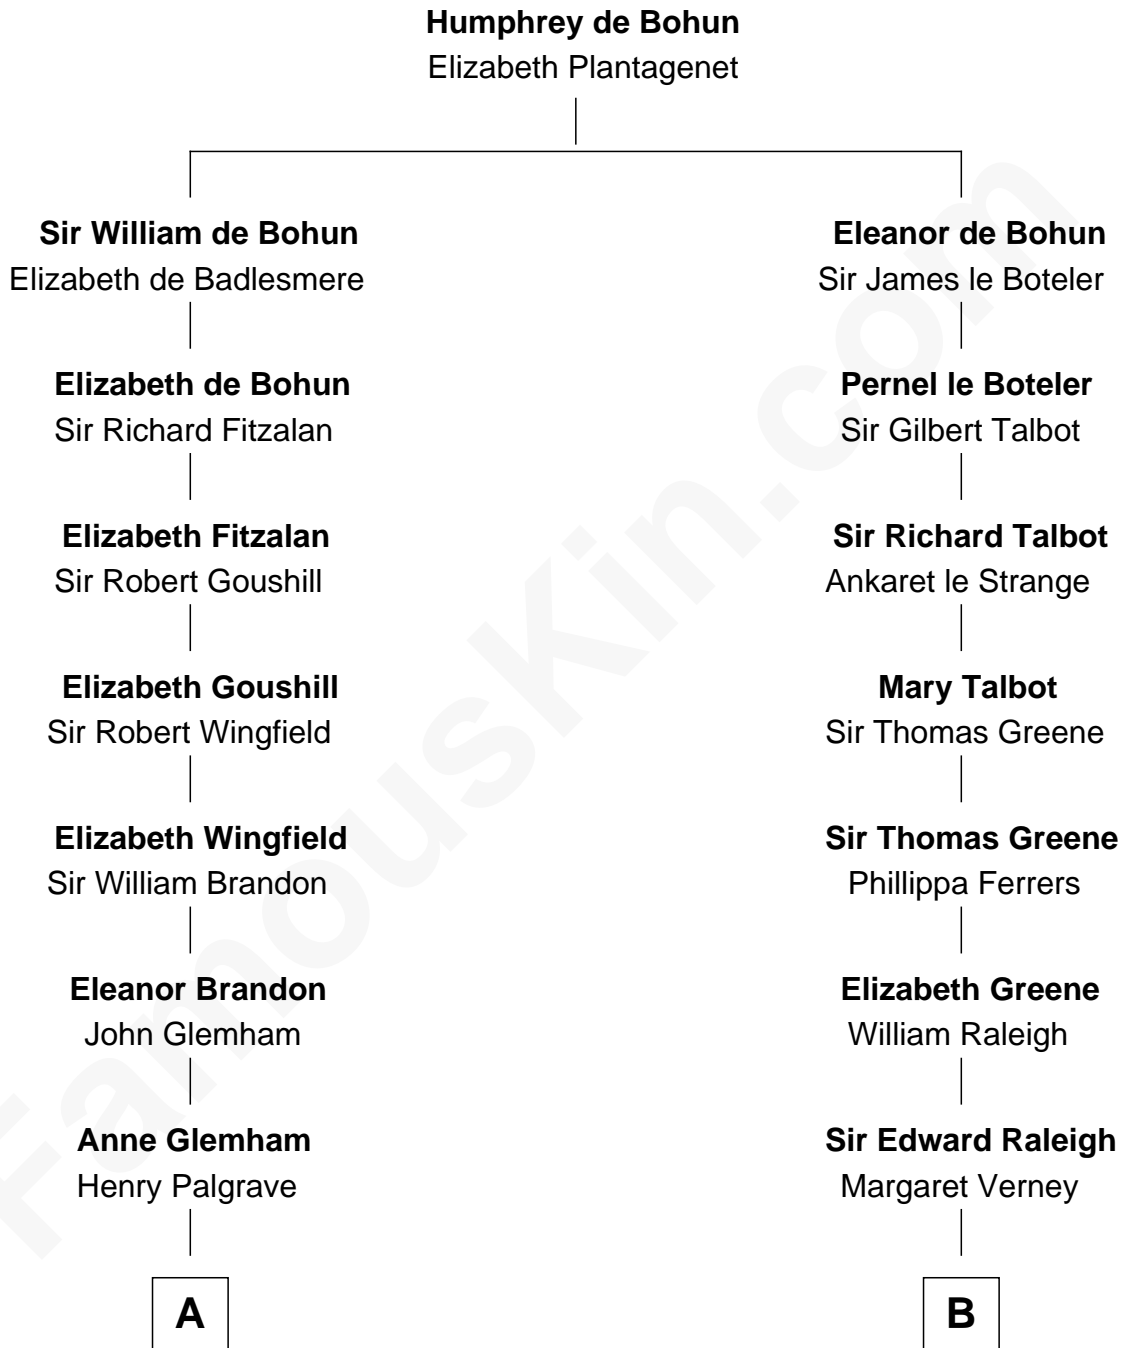

FamousKin.com
Relationship Chart of
George H. W. Bush
41st U.S. President

18th cousin 3 times removed of
Melvil Dewey
Inventor of the Dewey Decimal System

C

Samuel Howard Fay
Susan Montfort Shellman

Harriet Eleanor Fay
Rev. James Smith Bush

Samuel Prescott Bush
Flora Sheldon

Prescott Sheldon Bush
Dorothy Wear Walker

George H. W. Bush
41st U.S. President

D

Joel Dewey
Eliza Green

Melvil Dewey
Dewey Decimal System

FamousKin.com