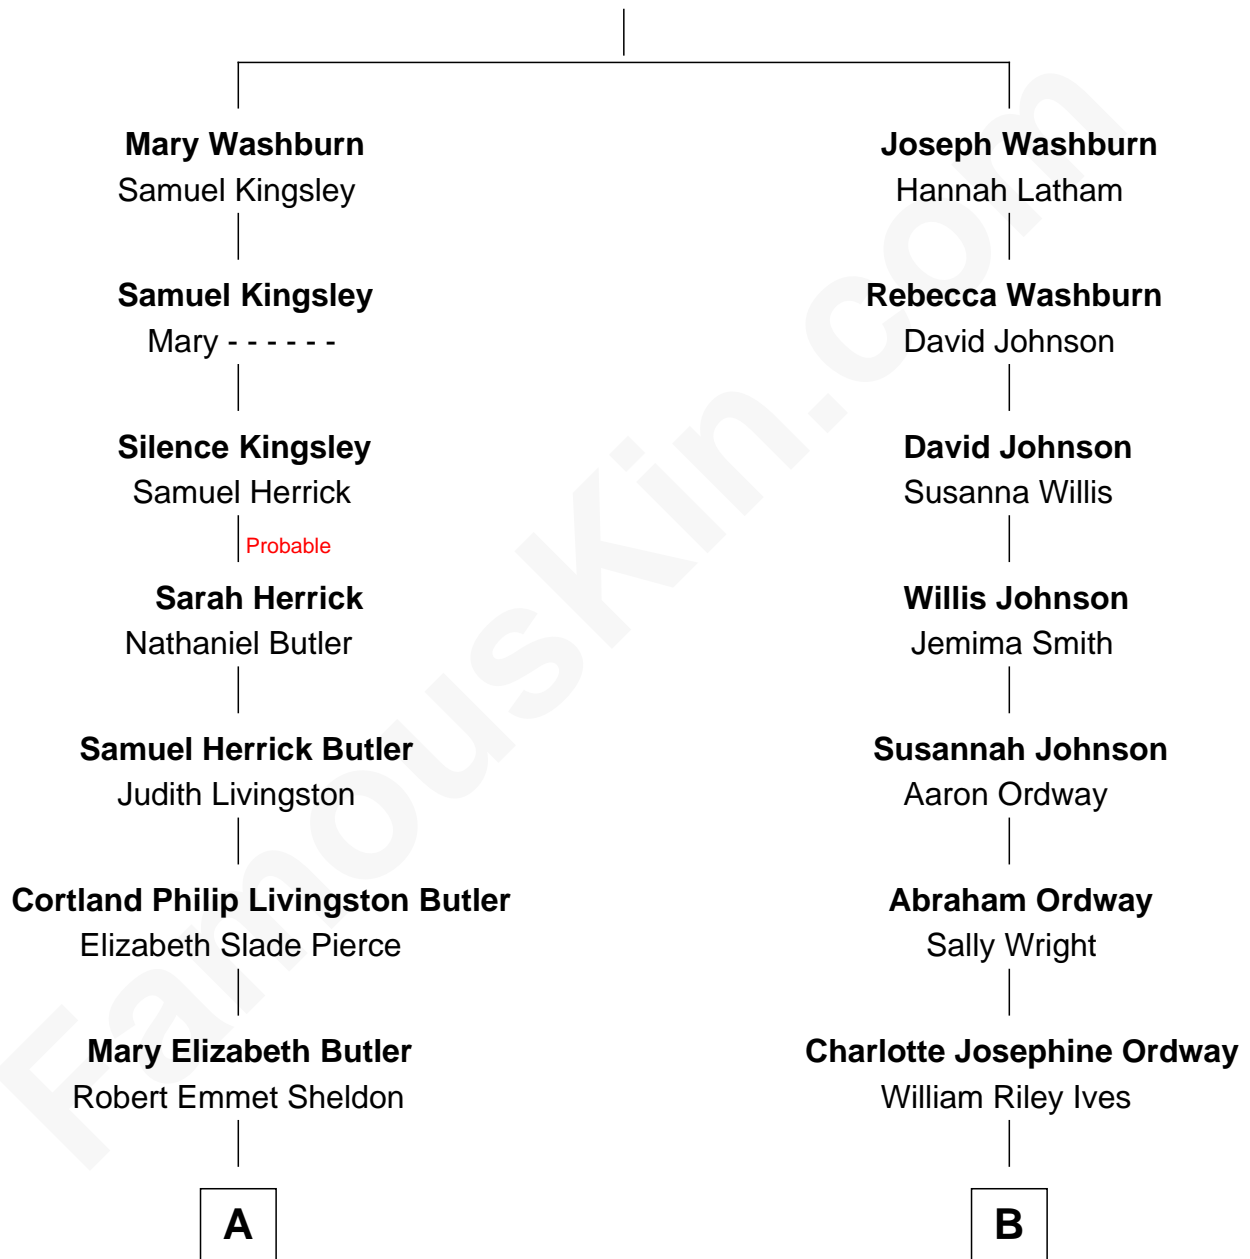

FamousKin.com
Relationship Chart of
George H. W. Bush
41st U.S. President

8th cousin 1 time removed of

Burl Ives
Singer and Actor

John Washburn
 Elizabeth Mitchell

FamousKin.com