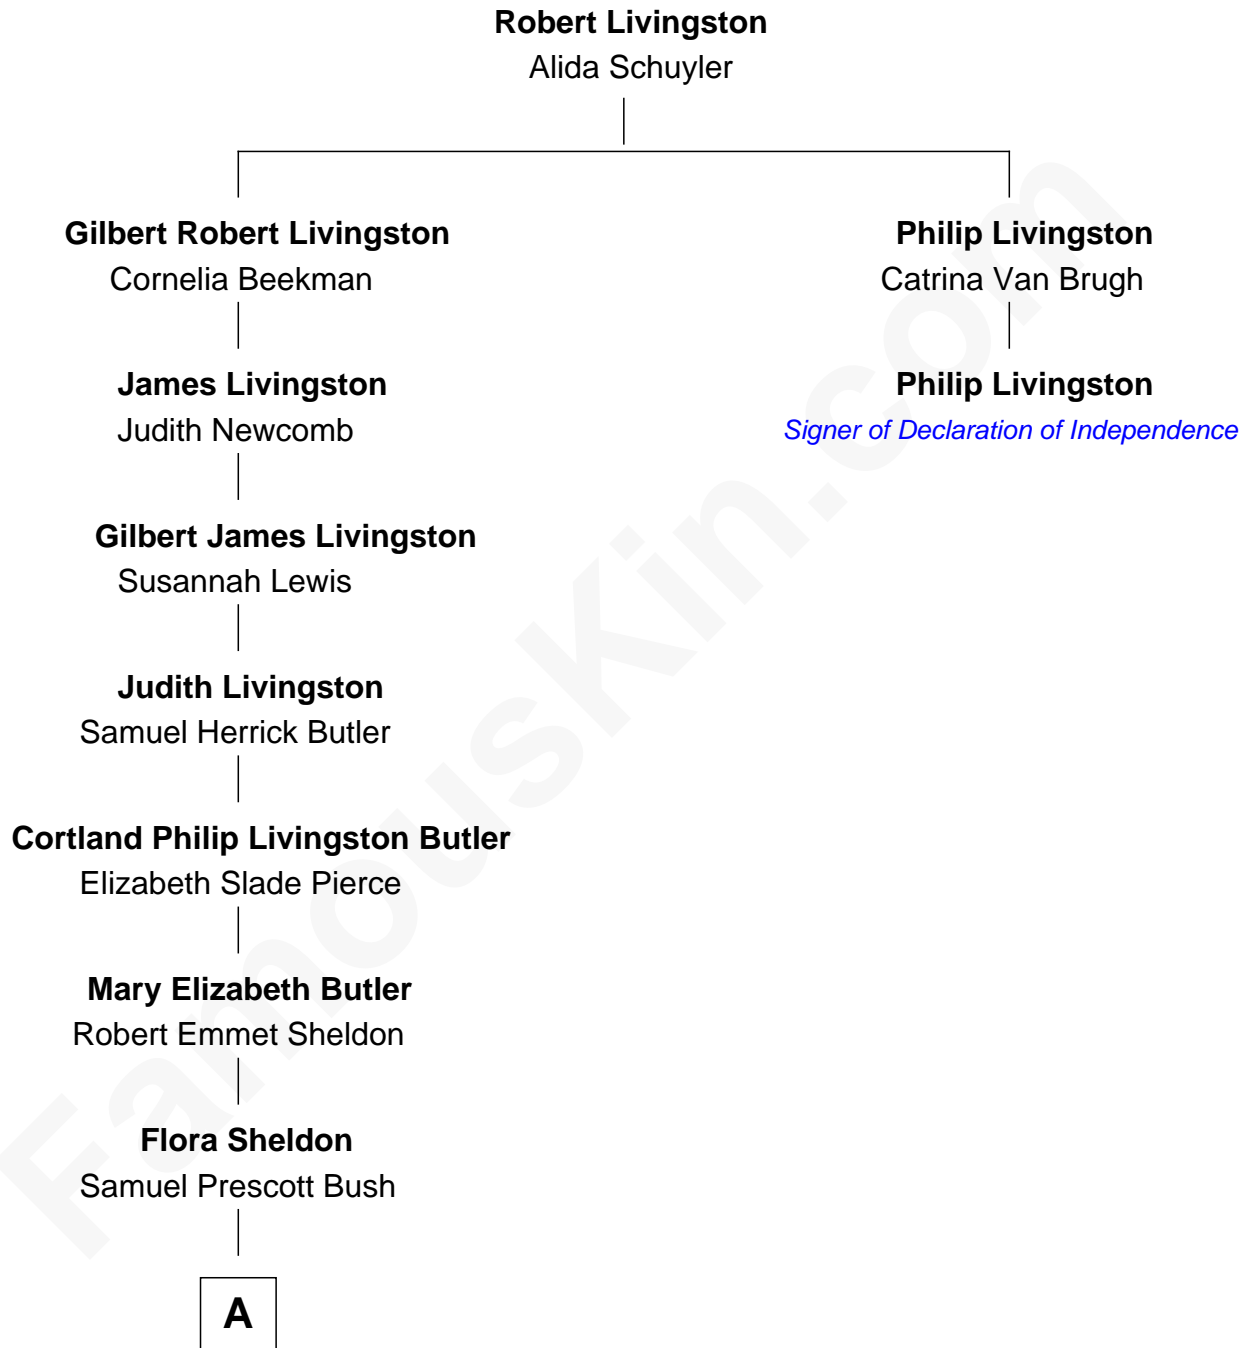

# FamousKin.com Relationship Chart of

**George H. W. Bush**

*41st U.S. President*

1st cousin 7 times removed of

**Philip Livingston**

*Signer of the Declaration of Independence*

**A**

—  
**Prescott Sheldon Bush**

Dorothy Wear Walker

—  
**George H. W. Bush**

*41st U.S. President*

FamousKin.com