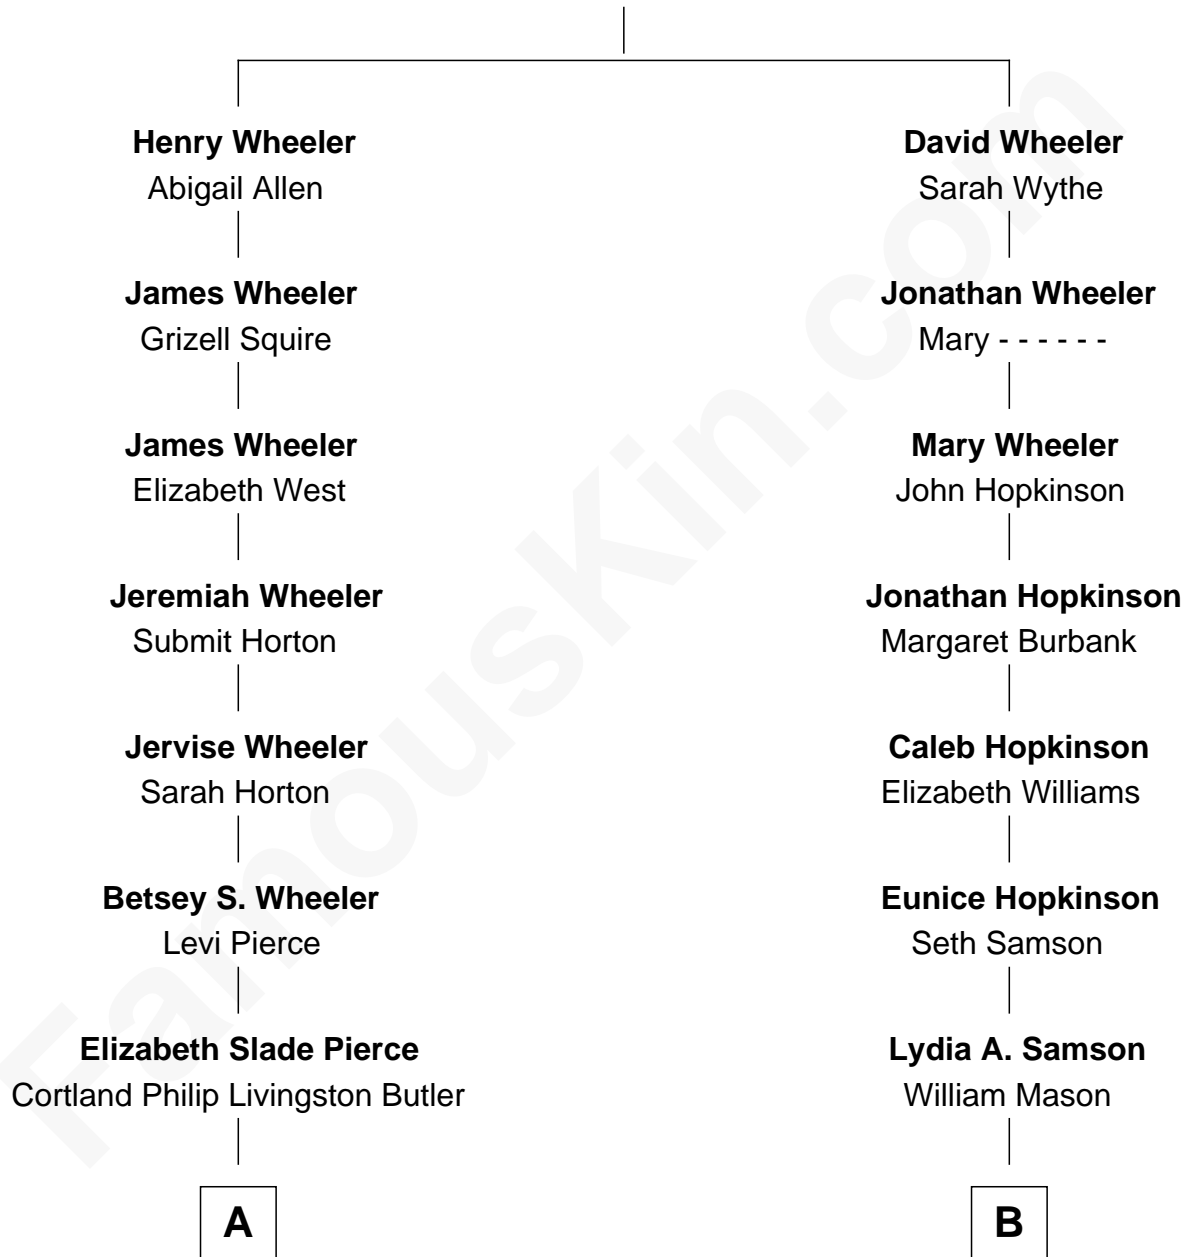

FamousKin.com
Relationship Chart of
George H. W. Bush
41st U.S. President

10th cousin 2 times removed of

Kate Capshaw
Movie Actress

John Wheeler
 Agnes Yeoman

A

Mary Elizabeth Butler
Robert Emmet Sheldon

Flora Sheldon
Samuel Prescott Bush

Prescott Sheldon Bush
Dorothy Wear Walker

George H. W. Bush
41st U.S. President

B

Seth Mason
Syrene Hanon

Olive Adelia Mason
Marcus Fred Roberts

Myron Eugene Roberts
Pearl Ethel Pugh

Evelyn Beryl Roberts
Eldon W. Simon

Beverly Sue Simon
Edwin Leon Nail

Kate Capshaw
Movie Actress