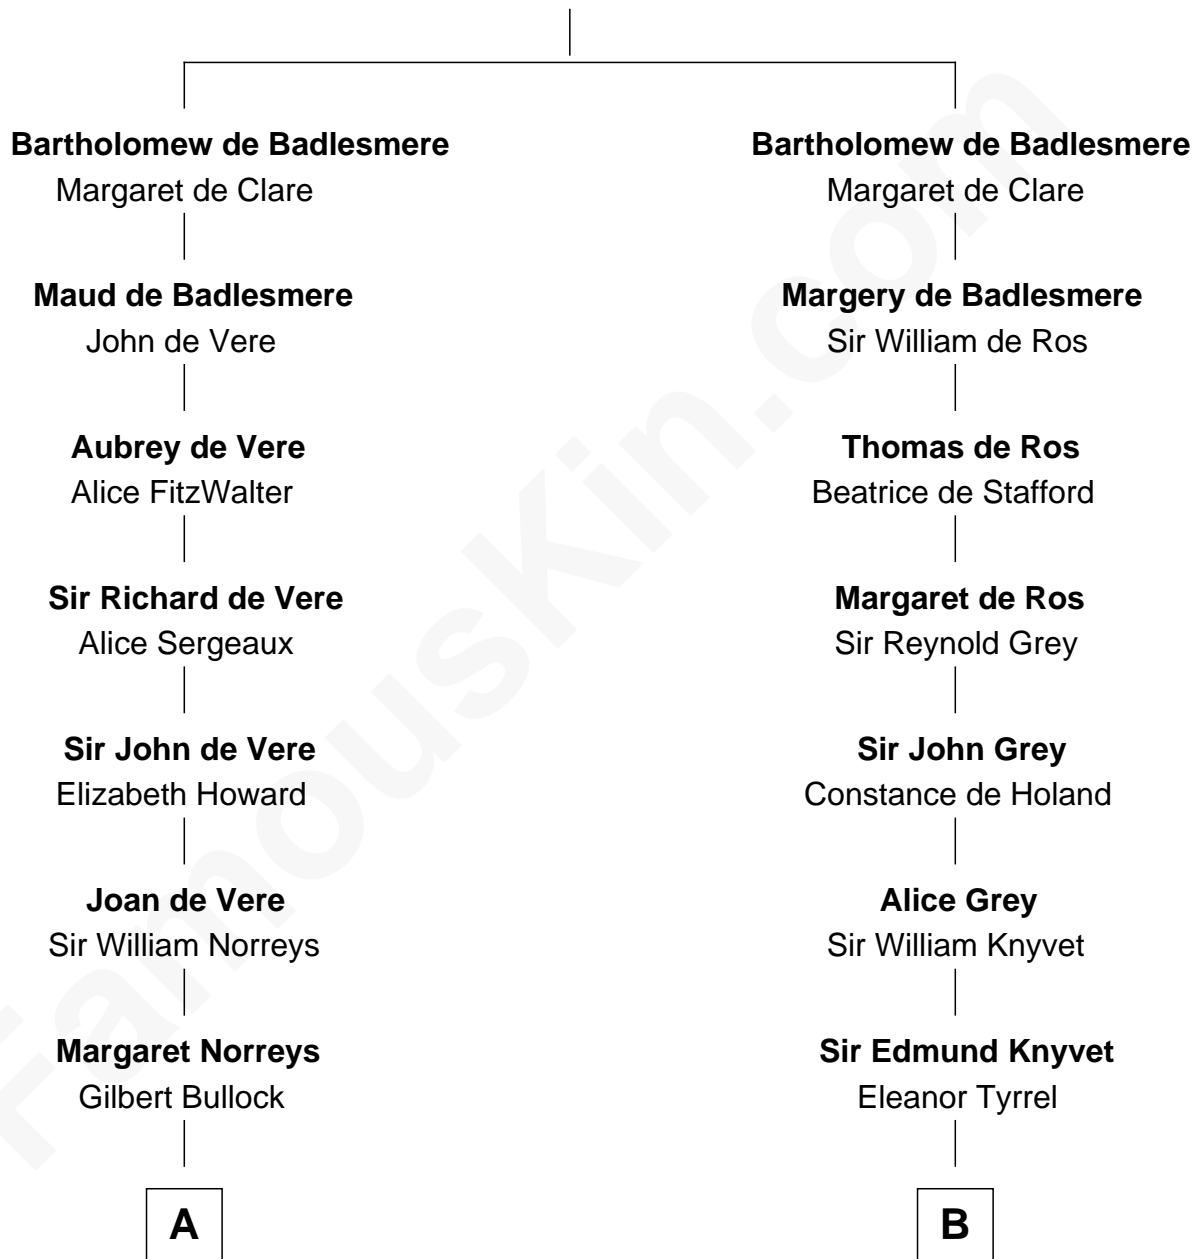

FamousKin.com
Relationship Chart of
George H. W. Bush
41st U.S. President

19th cousin 2 times removed of
Leverett Saltonstall
55th Governor of Massachusetts

Gunselm de Badlesmere

C

Samuel Howard Fay
Susan Montfort Shellman

Harriet Eleanor Fay
Rev. James Smith Bush

Samuel Prescott Bush
Flora Sheldon

Prescott Sheldon Bush
Dorothy Wear Walker

George H. W. Bush
41st U.S. President

D

Leverett Saltonstall
Rose Smith Lee

Richard Middlecott Saltonstall
Eleanor Brooks

Leverett Saltonstall
55th Governor of Massachusetts

FamousKin.com