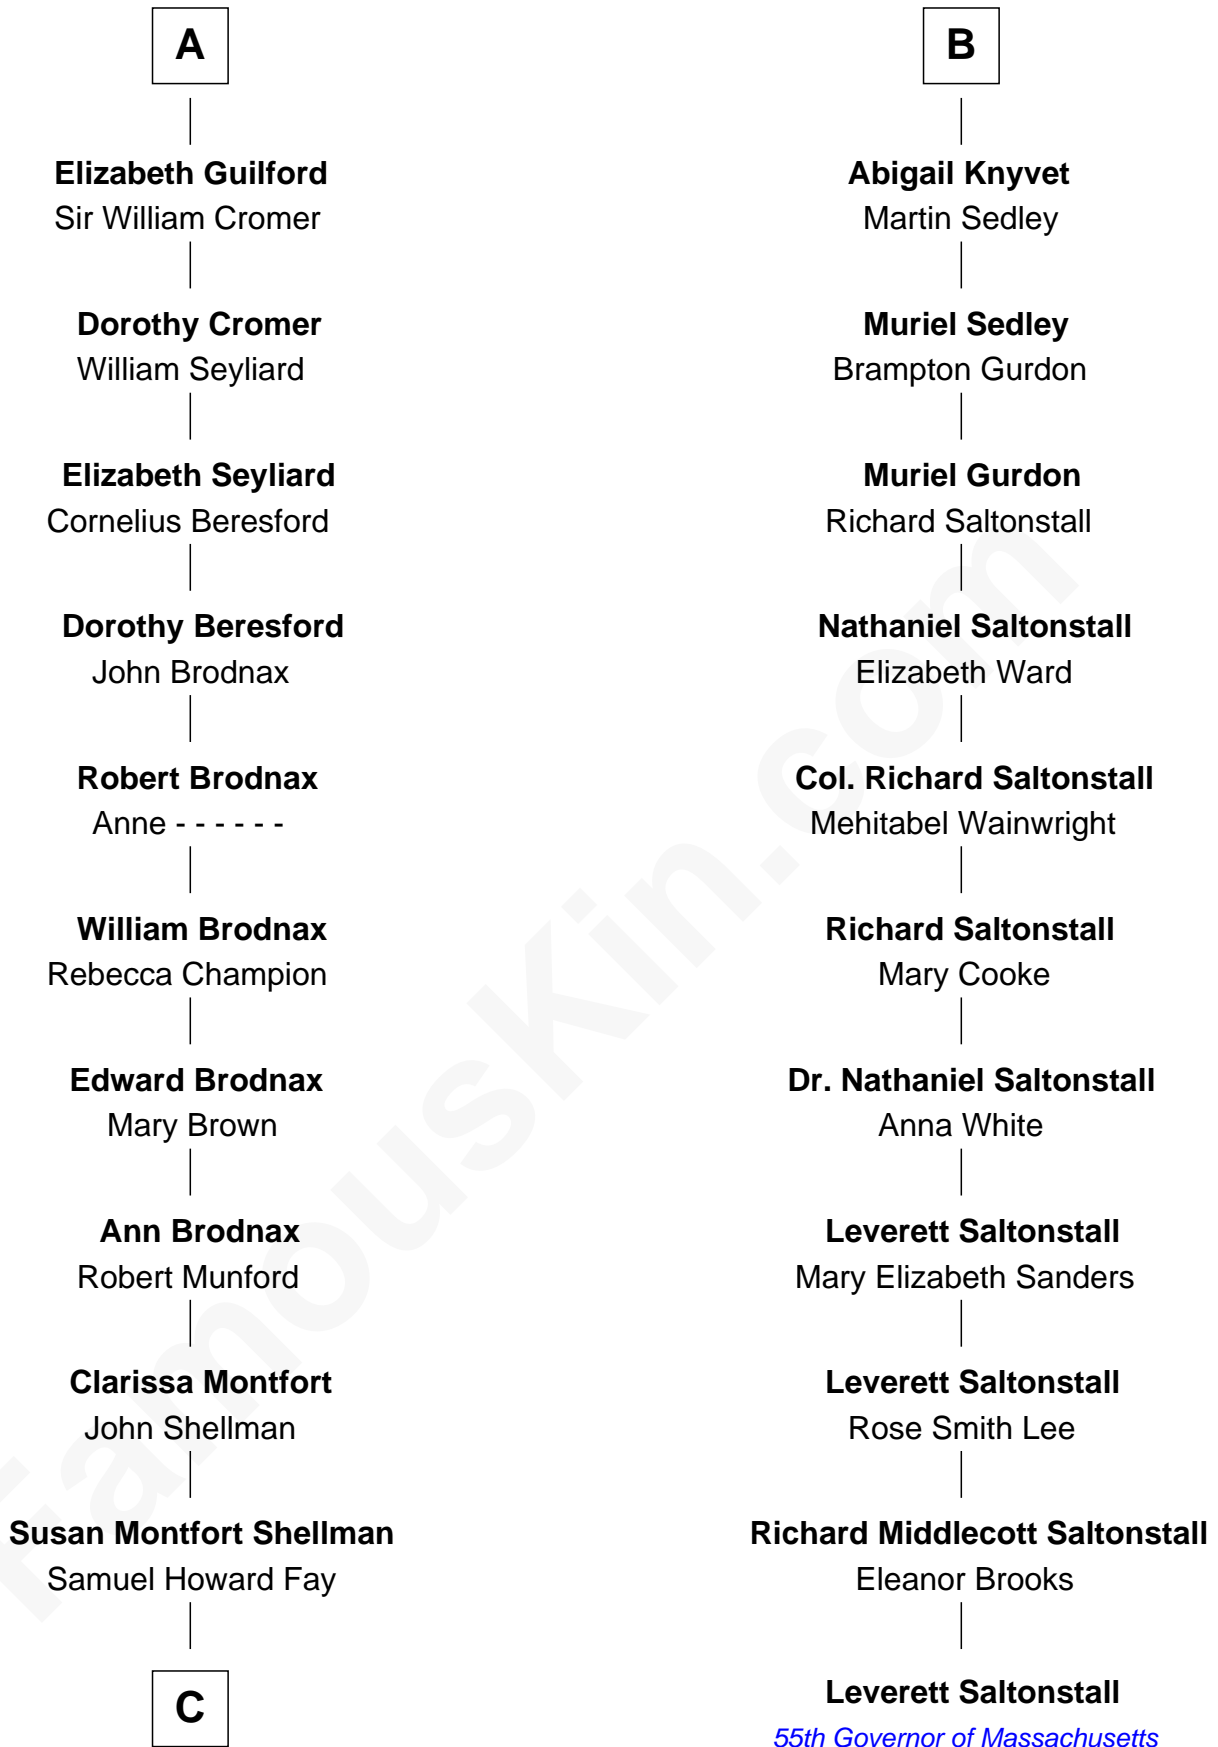

FamousKin.com Relationship Chart of

George H. W. Bush

41st U.S. President

17th cousin 3 times removed of

Leverett Saltonstall

55th Governor of Massachusetts

Sir Robert de Holland

Maude la Zouche

C

—
Harriet Eleanor Fay
Rev. James Smith Bush

—
Samuel Prescott Bush
Flora Sheldon

—
Prescott Sheldon Bush
Dorothy Wear Walker

—
George H. W. Bush
41st U.S. President

FamousKin.com