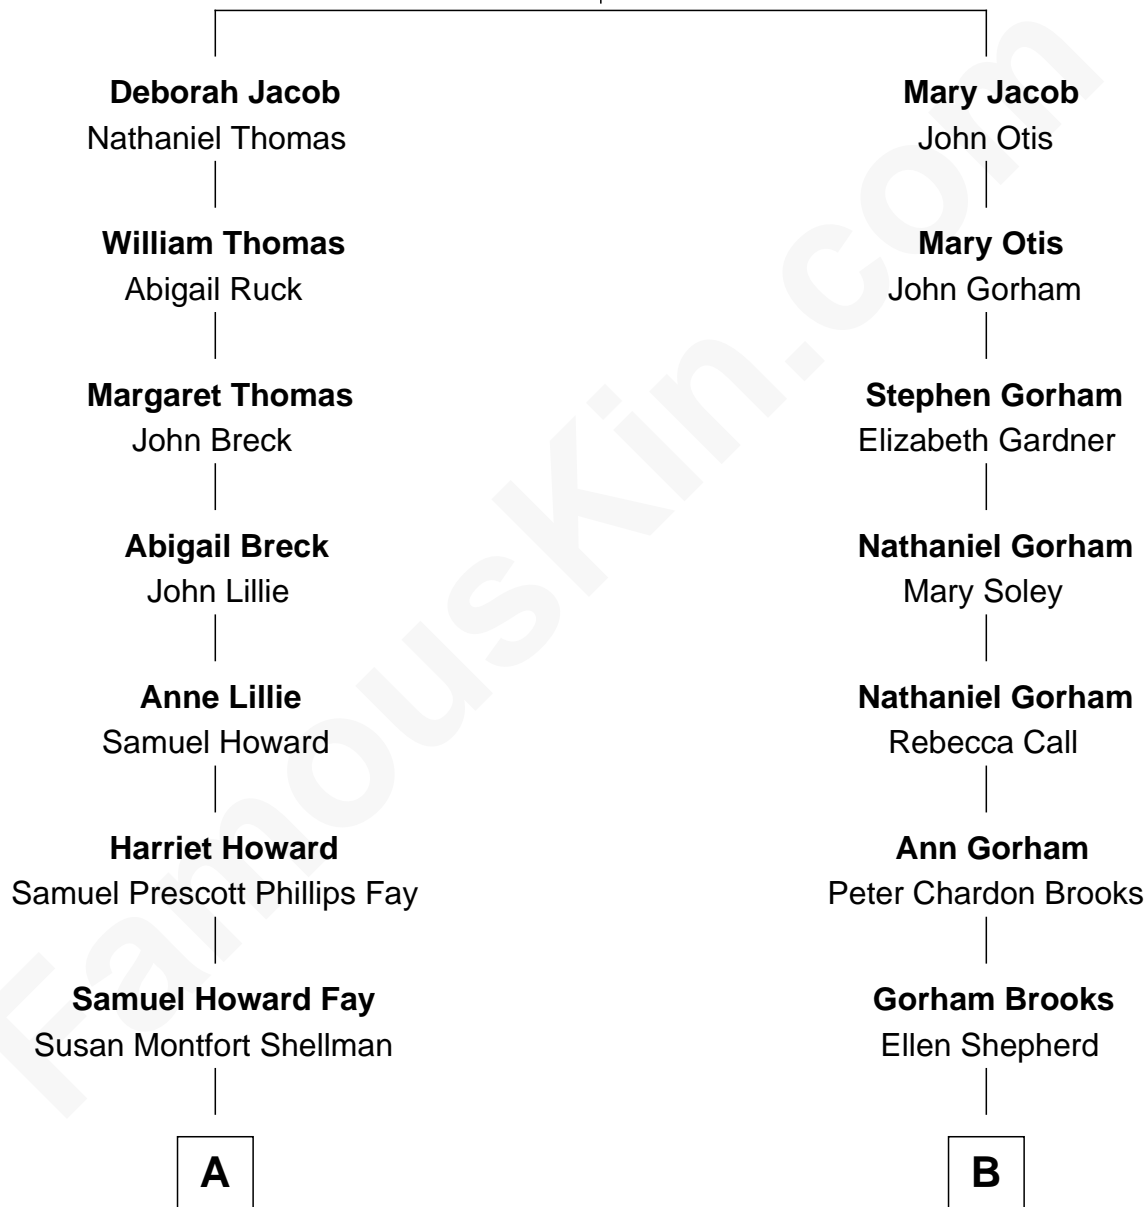

FamousKin.com Relationship Chart of

George H. W. Bush

41st U.S. President

9th cousin 1 time removed of

Leverett Saltonstall

55th Governor of Massachusetts

Nicholas Jacob

Mary Gilman

A

Harriet Eleanor Fay
Rev. James Smith Bush

Samuel Prescott Bush
Flora Sheldon

Prescott Sheldon Bush
Dorothy Wear Walker

George H. W. Bush
41st U.S. President

B

Peter Chardon Brooks
Sarah Lawrence

Eleanor Brooks
Richard Middlecott Saltonstall

Leverett Saltonstall
55th Governor of Massachusetts