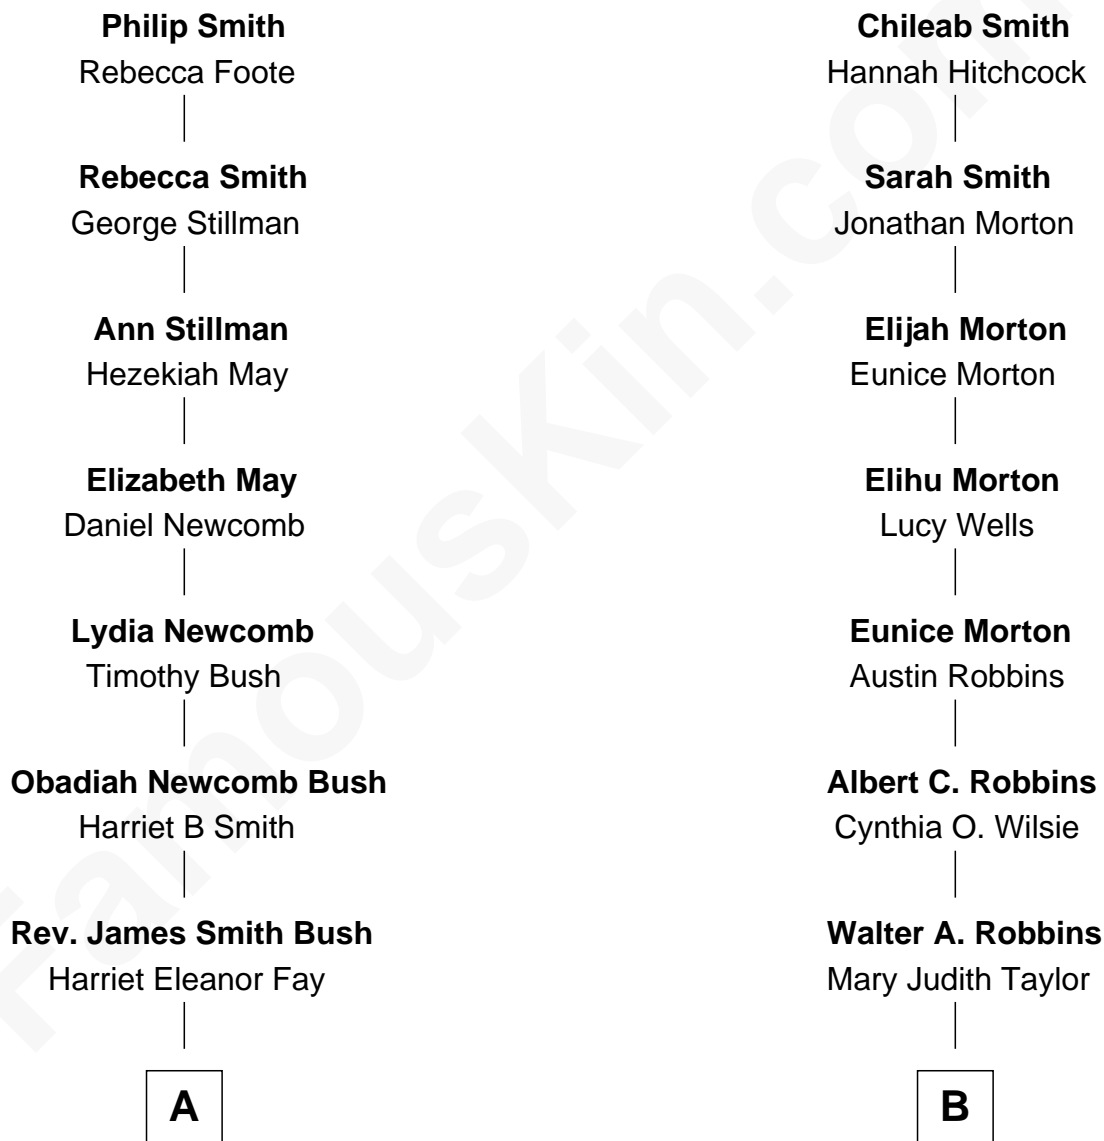

FamousKin.com Relationship Chart of

George H. W. Bush

41st U.S. President

9th cousin of

Tim Robbins

TV and Movie Actor

Samuel Smith

Elizabeth Smith

A

Samuel Prescott Bush

Flora Sheldon

Prescott Sheldon Bush

Dorothy Wear Walker

George H. W. Bush

41st U.S. President

B