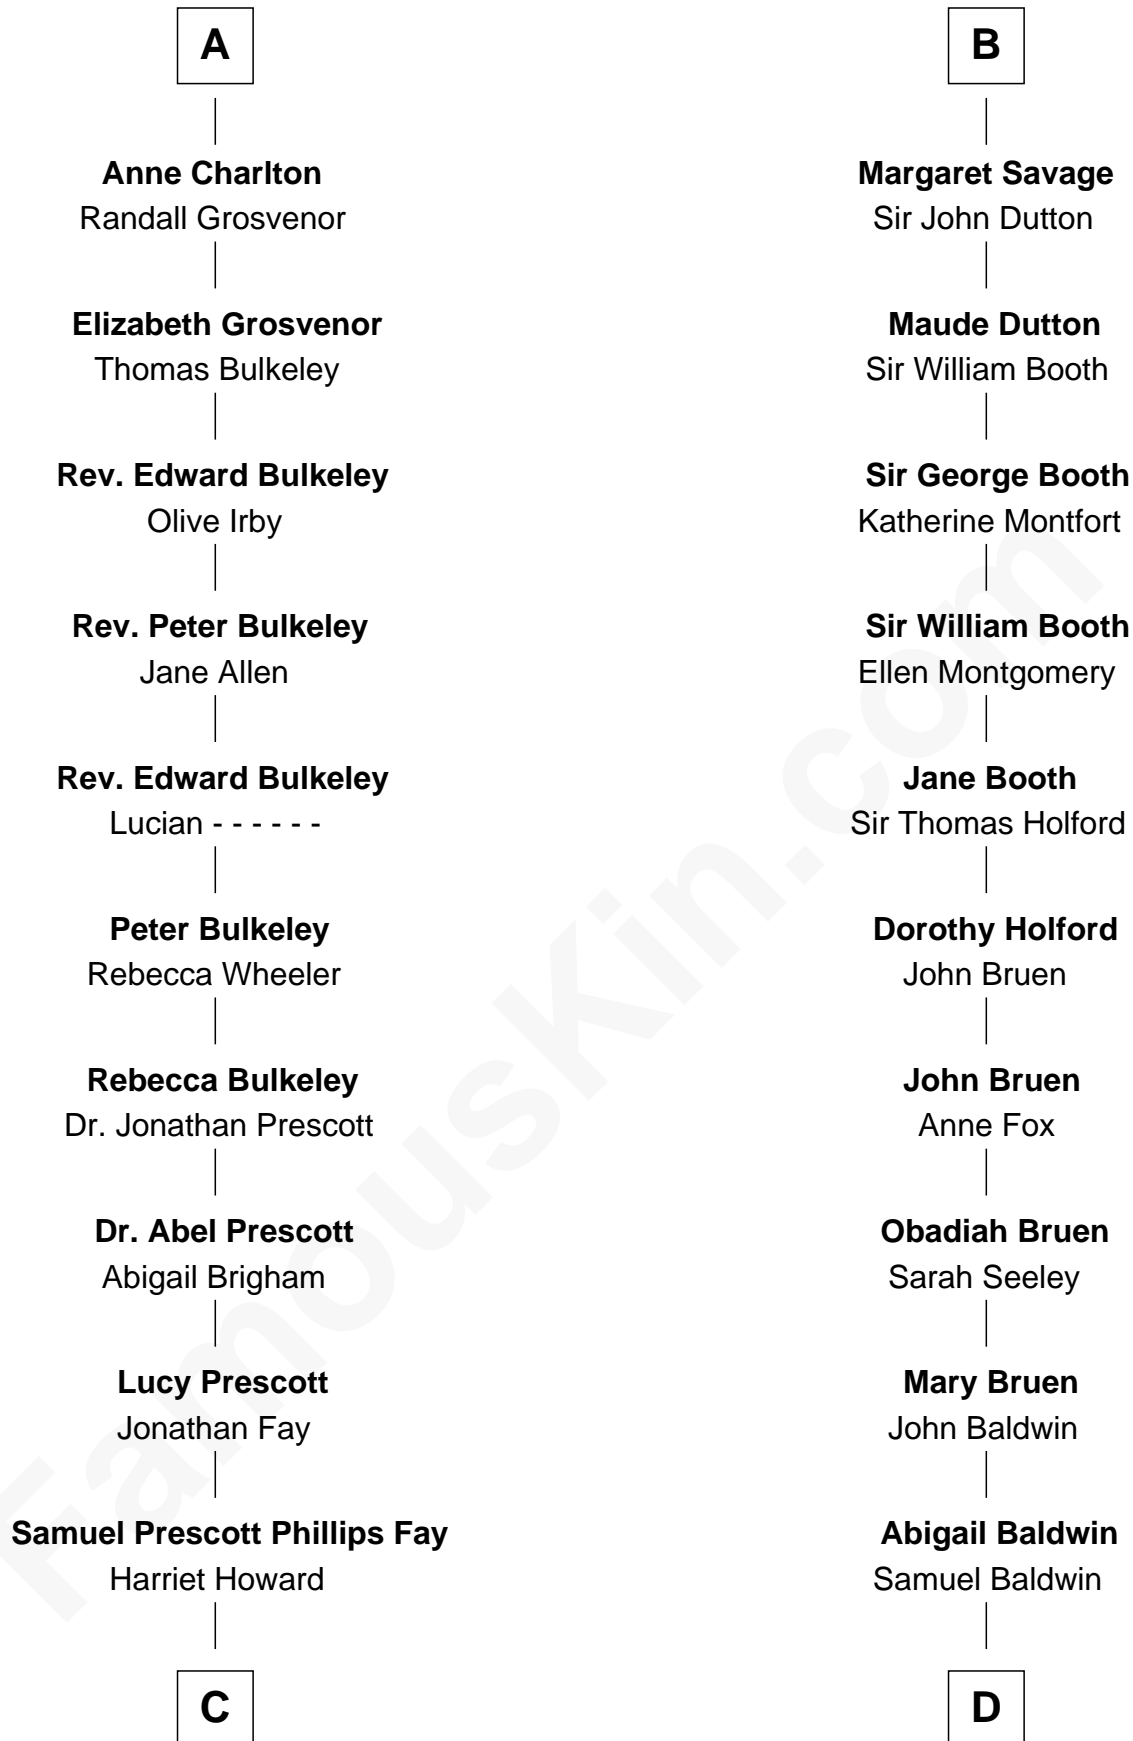

FamousKin.com
Relationship Chart of
George H. W. Bush
41st U.S. President

19th cousin 2 times removed of
Abraham Baldwin
Signer of the U.S. Constitution

Sir Roger de Somery
 Nichole d'Aubenev

C

Samuel Howard Fay
Susan Montfort Shellman

Harriet Eleanor Fay
Rev. James Smith Bush

Samuel Prescott Bush
Flora Sheldon

Prescott Sheldon Bush
Dorothy Wear Walker

George H. W. Bush
41st U.S. President

D

Timothy Baldwin
Bathsheba Stone

Michael Baldwin
Lucy Dudley

Abraham Baldwin
Signer of the U.S. Constitution

FamousKin.com