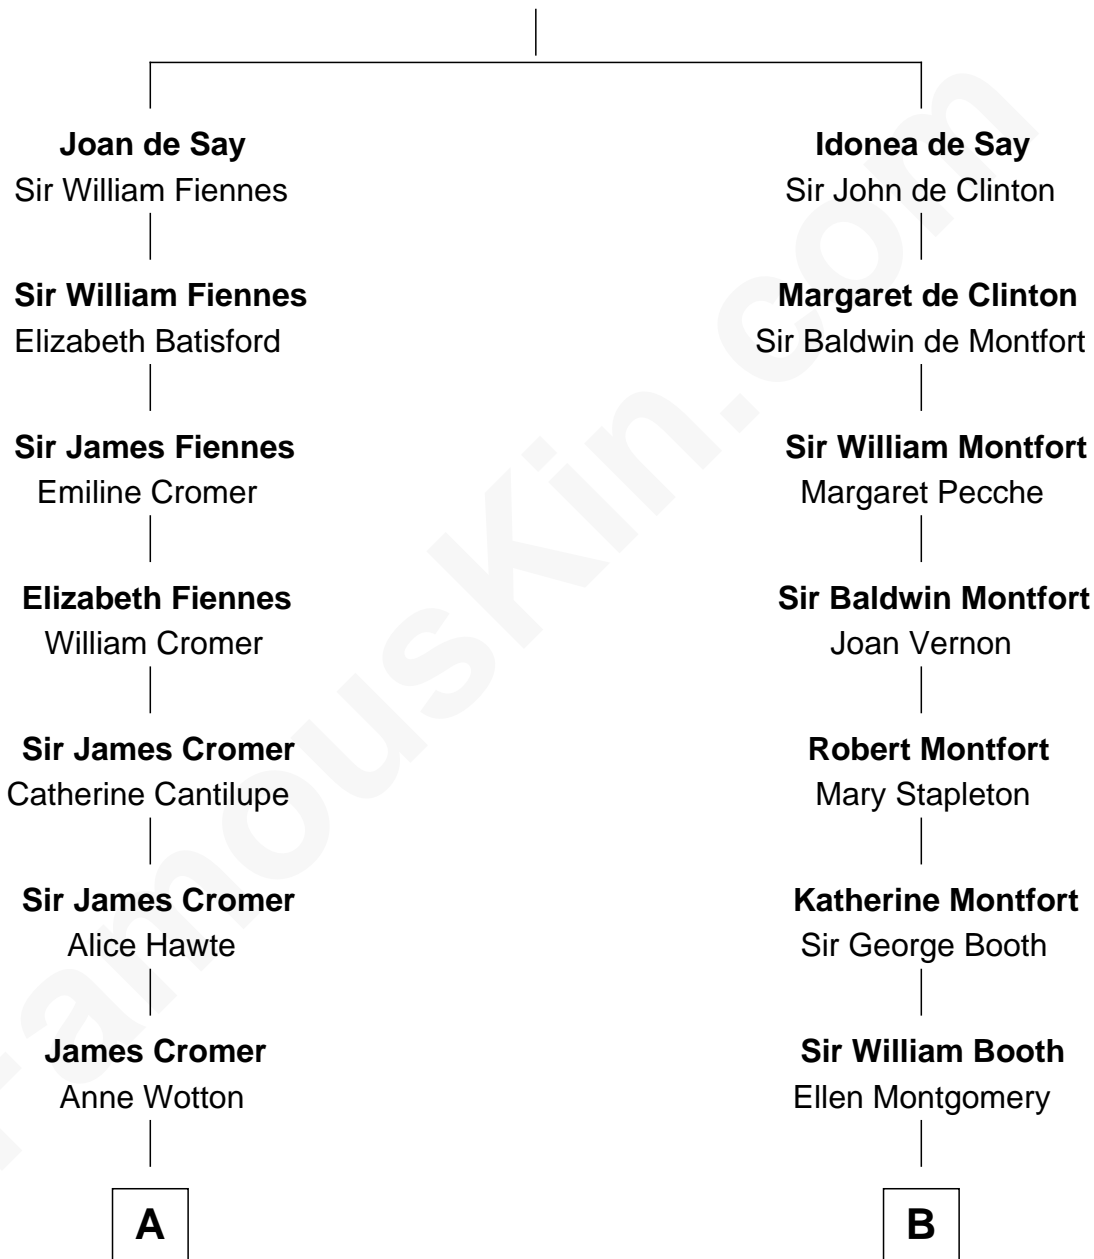

FamousKin.com
Relationship Chart of
George H. W. Bush
41st U.S. President

15th cousin 5 times removed of
Abraham Baldwin
Signer of the U.S. Constitution

Sir Geoffrey de Say
Maud de Beauchamp

C

Harriet Eleanor Fay
Rev. James Smith Bush

Samuel Prescott Bush
Flora Sheldon

Prescott Sheldon Bush
Dorothy Wear Walker

George H. W. Bush
41st U.S. President

FamousKin.com