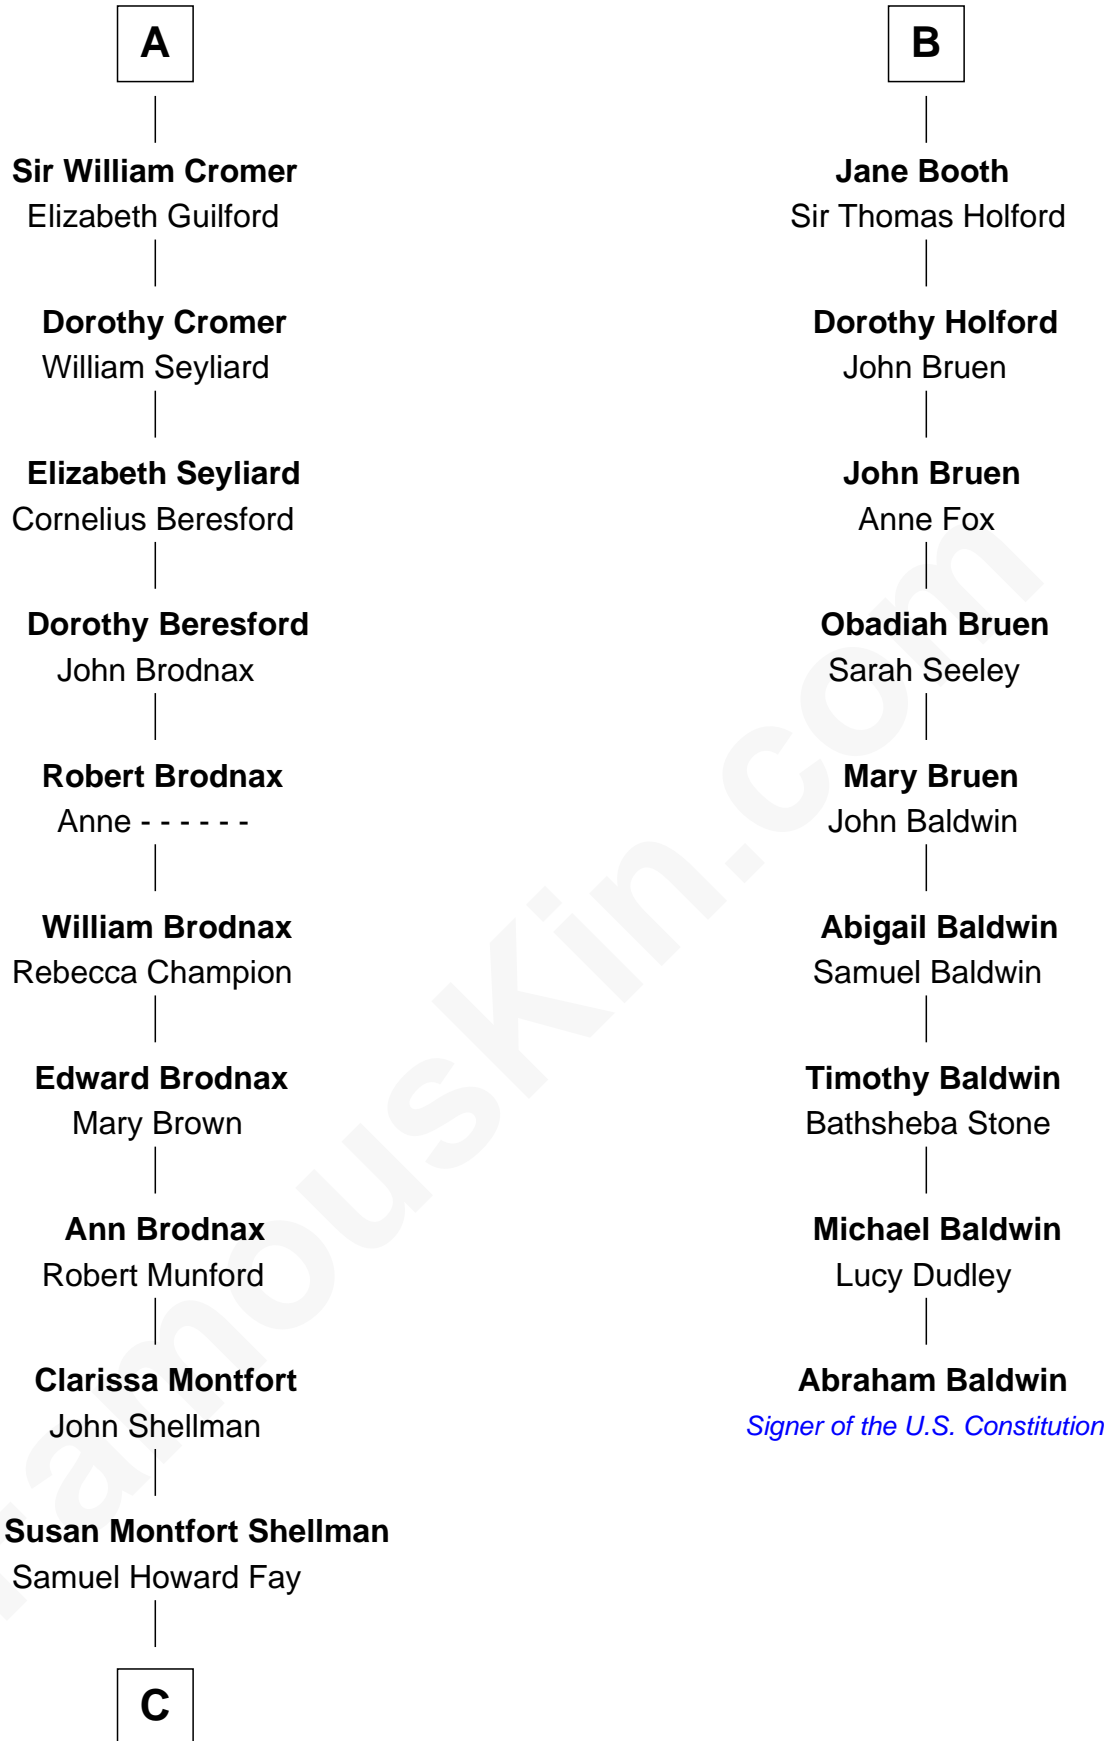

FamousKin.com
Relationship Chart of
George H. W. Bush
41st U.S. President

15th cousin 5 times removed of
Abraham Baldwin
Signer of the U.S. Constitution

Sir Geoffrey de Say
Maud de Beauchamp

C

Harriet Eleanor Fay
Rev. James Smith Bush

Samuel Prescott Bush
Flora Sheldon

Prescott Sheldon Bush
Dorothy Wear Walker

George H. W. Bush
41st U.S. President

FamousKin.com