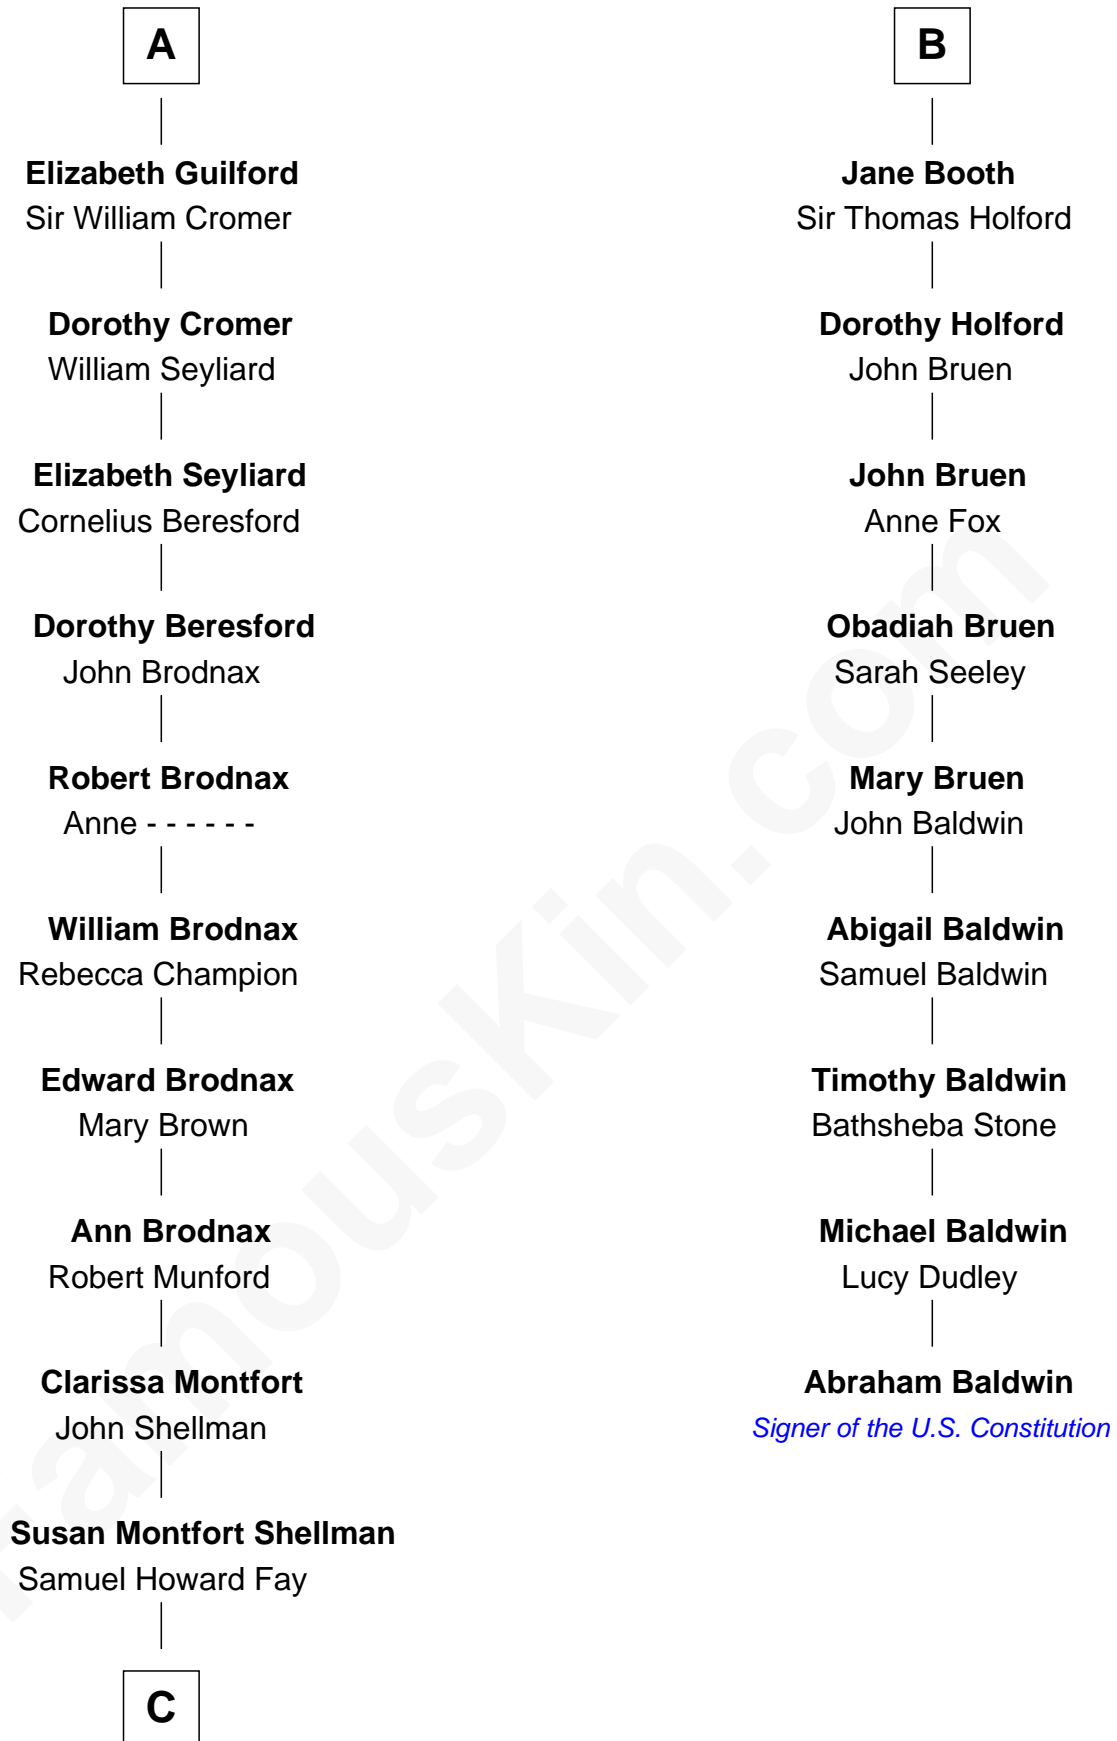

**FamousKin.com**  
**Relationship Chart of**  
**George H. W. Bush**  
*41st U.S. President*

15th cousin 5 times removed of  
**Abraham Baldwin**  
*Signer of the U.S. Constitution*

**C**

—  
**Harriet Eleanor Fay**  
Rev. James Smith Bush

—  
**Samuel Prescott Bush**  
Flora Sheldon

—  
**Prescott Sheldon Bush**  
Dorothy Wear Walker

—  
**George H. W. Bush**  
*41st U.S. President*

FamousKin.com