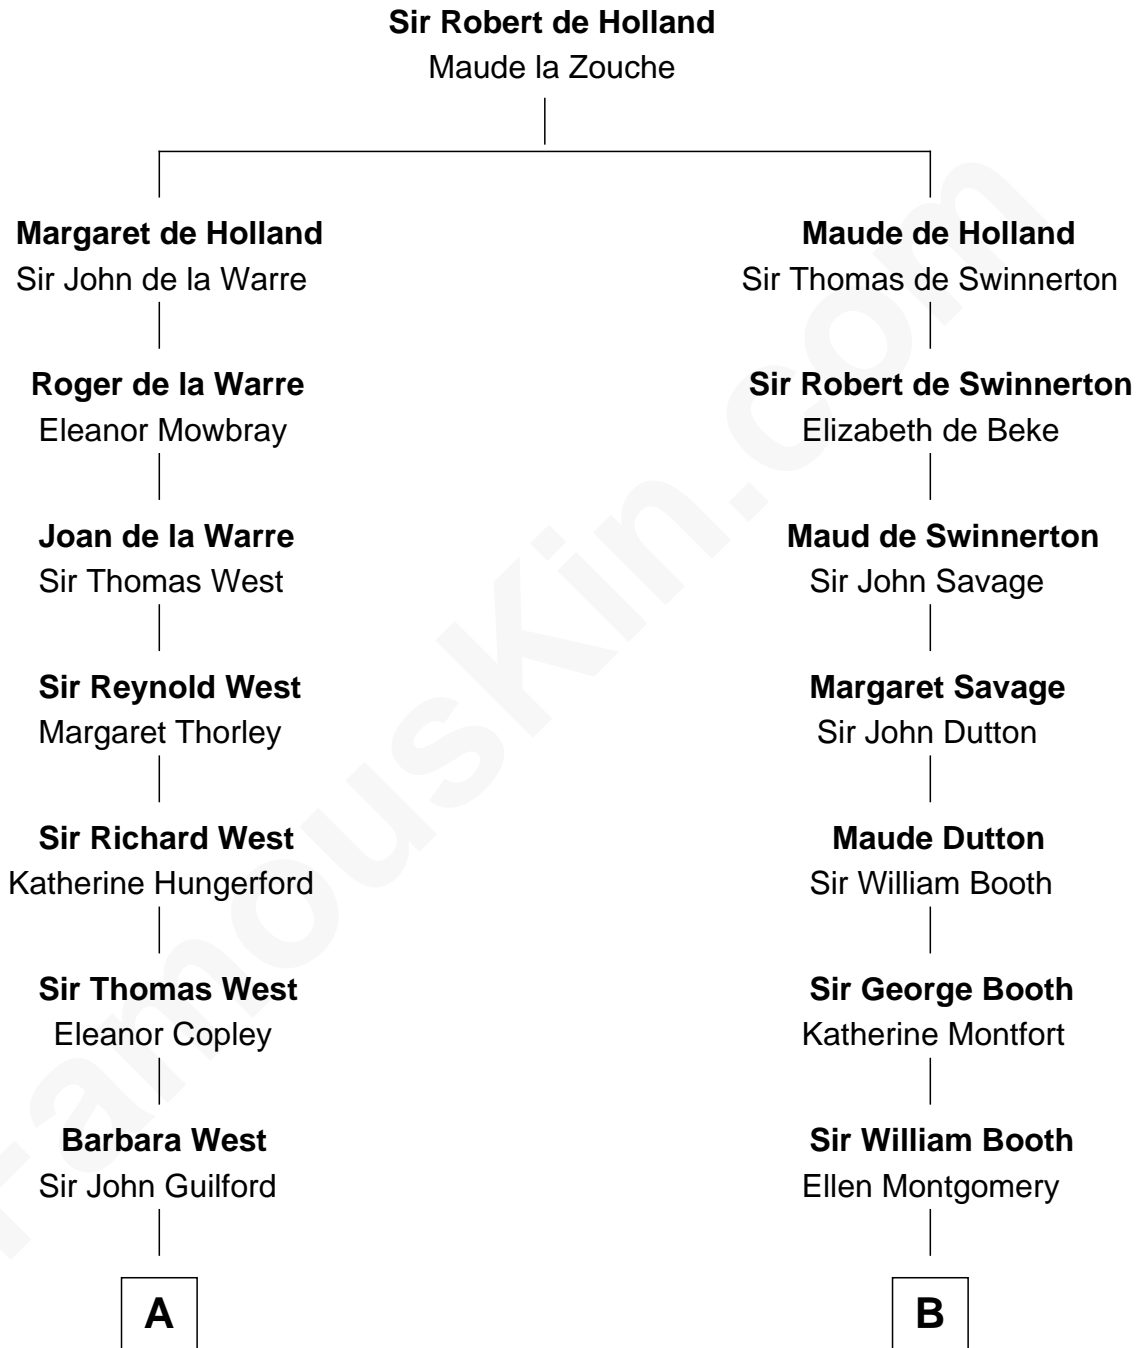

**FamousKin.com**  
**Relationship Chart of**  
**George H. W. Bush**  
*41st U.S. President*

15th cousin 5 times removed of  
**Abraham Baldwin**  
*Signer of the U.S. Constitution*

**C**

—  
**Harriet Eleanor Fay**  
Rev. James Smith Bush

—  
**Samuel Prescott Bush**  
Flora Sheldon

—  
**Prescott Sheldon Bush**  
Dorothy Wear Walker

—  
**George H. W. Bush**  
*41st U.S. President*

FamousKin.com