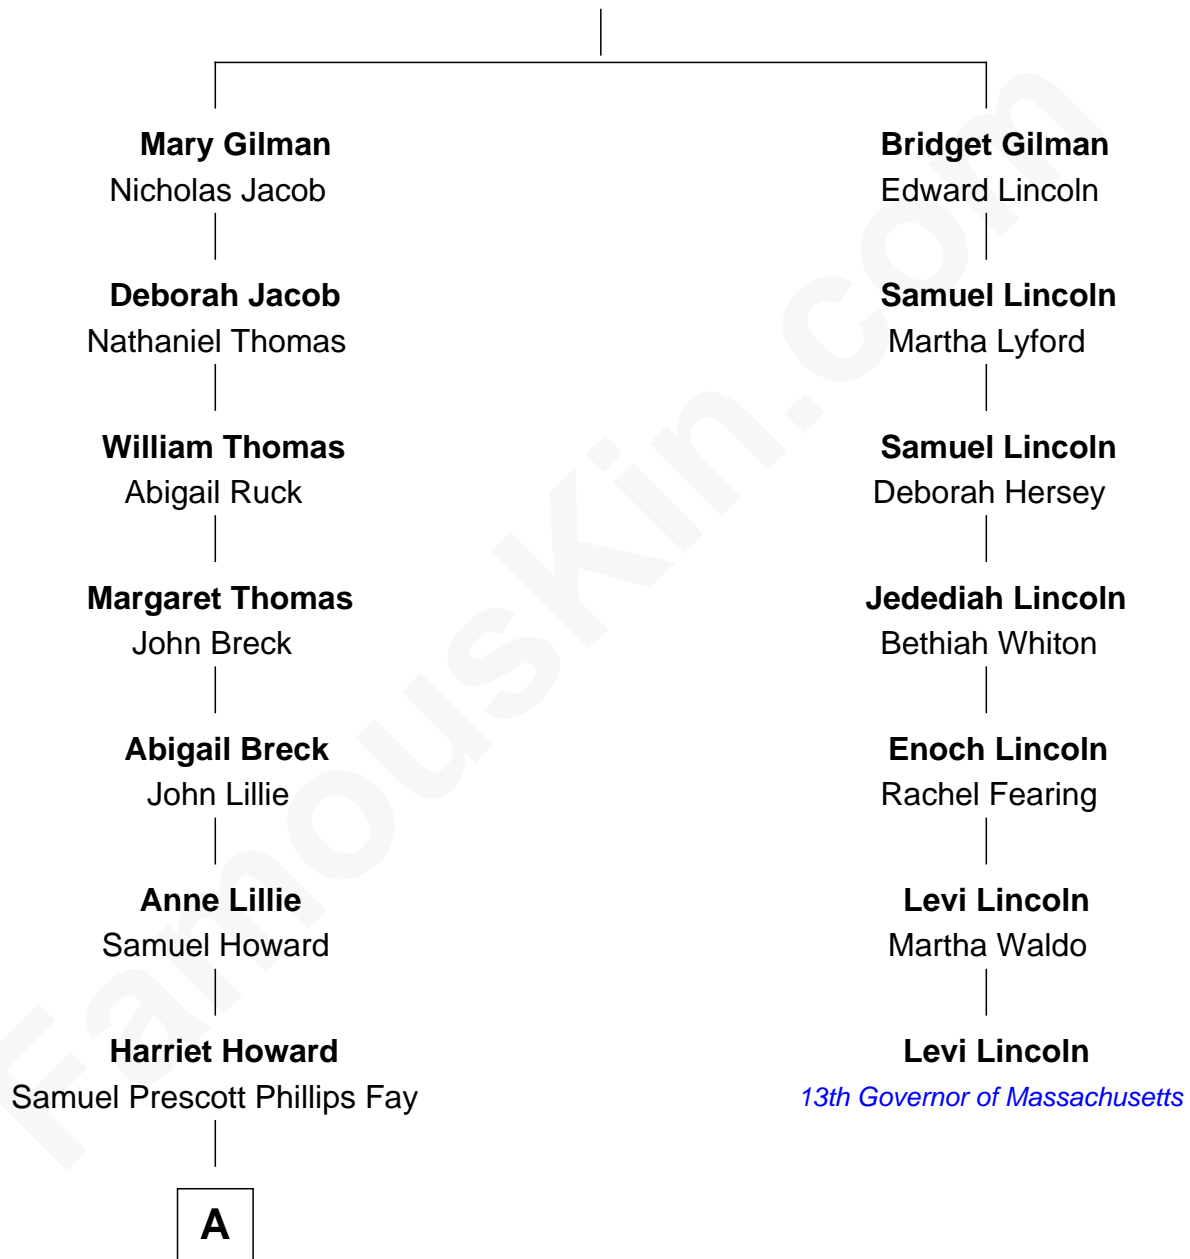

FamousKin.com Relationship Chart of

George H. W. Bush

41st U.S. President

6th cousin 5 times removed of

Levi Lincoln

13th Governor of Massachusetts

Edward Gilman

A

—
Samuel Howard Fay
Susan Montfort Shellman

—
Harriet Eleanor Fay
Rev. James Smith Bush

—
Samuel Prescott Bush
Flora Sheldon

—
Prescott Sheldon Bush
Dorothy Wear Walker

—
George H. W. Bush
41st U.S. President