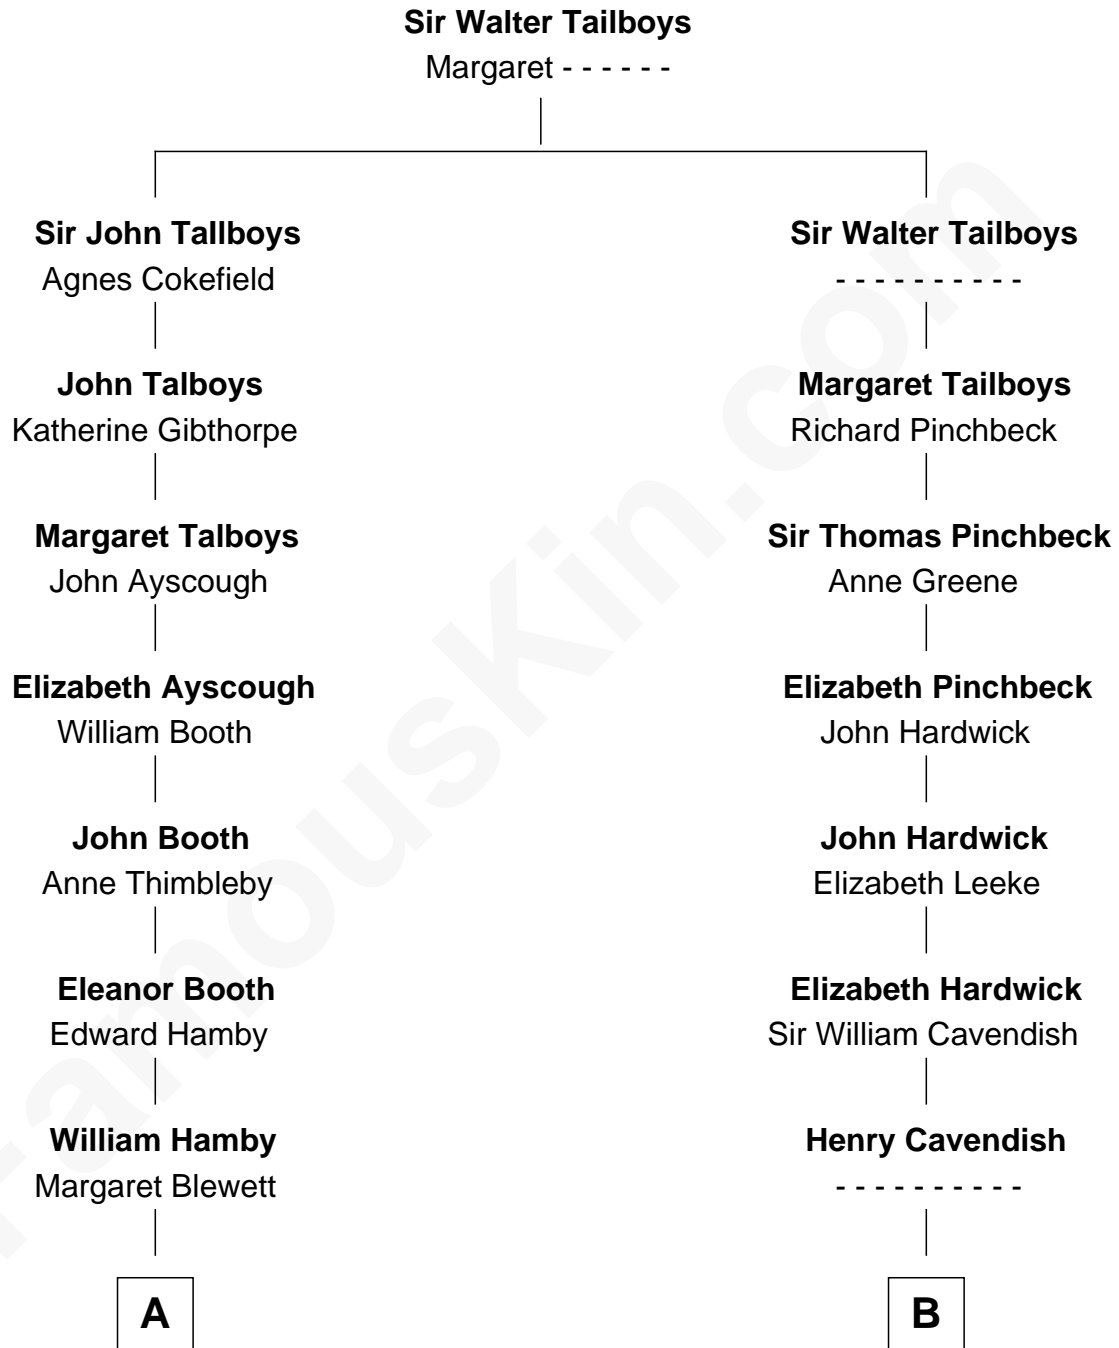

FamousKin.com
Relationship Chart of
George H. W. Bush
41st U.S. President

12th cousin 7 times removed of
Charles Carroll
Signer of the Declaration of Independence

C

—
Samuel Prescott Bush

Flora Sheldon

—
Prescott Sheldon Bush

Dorothy Wear Walker

—
George H. W. Bush

41st U.S. President

FamousKin.com