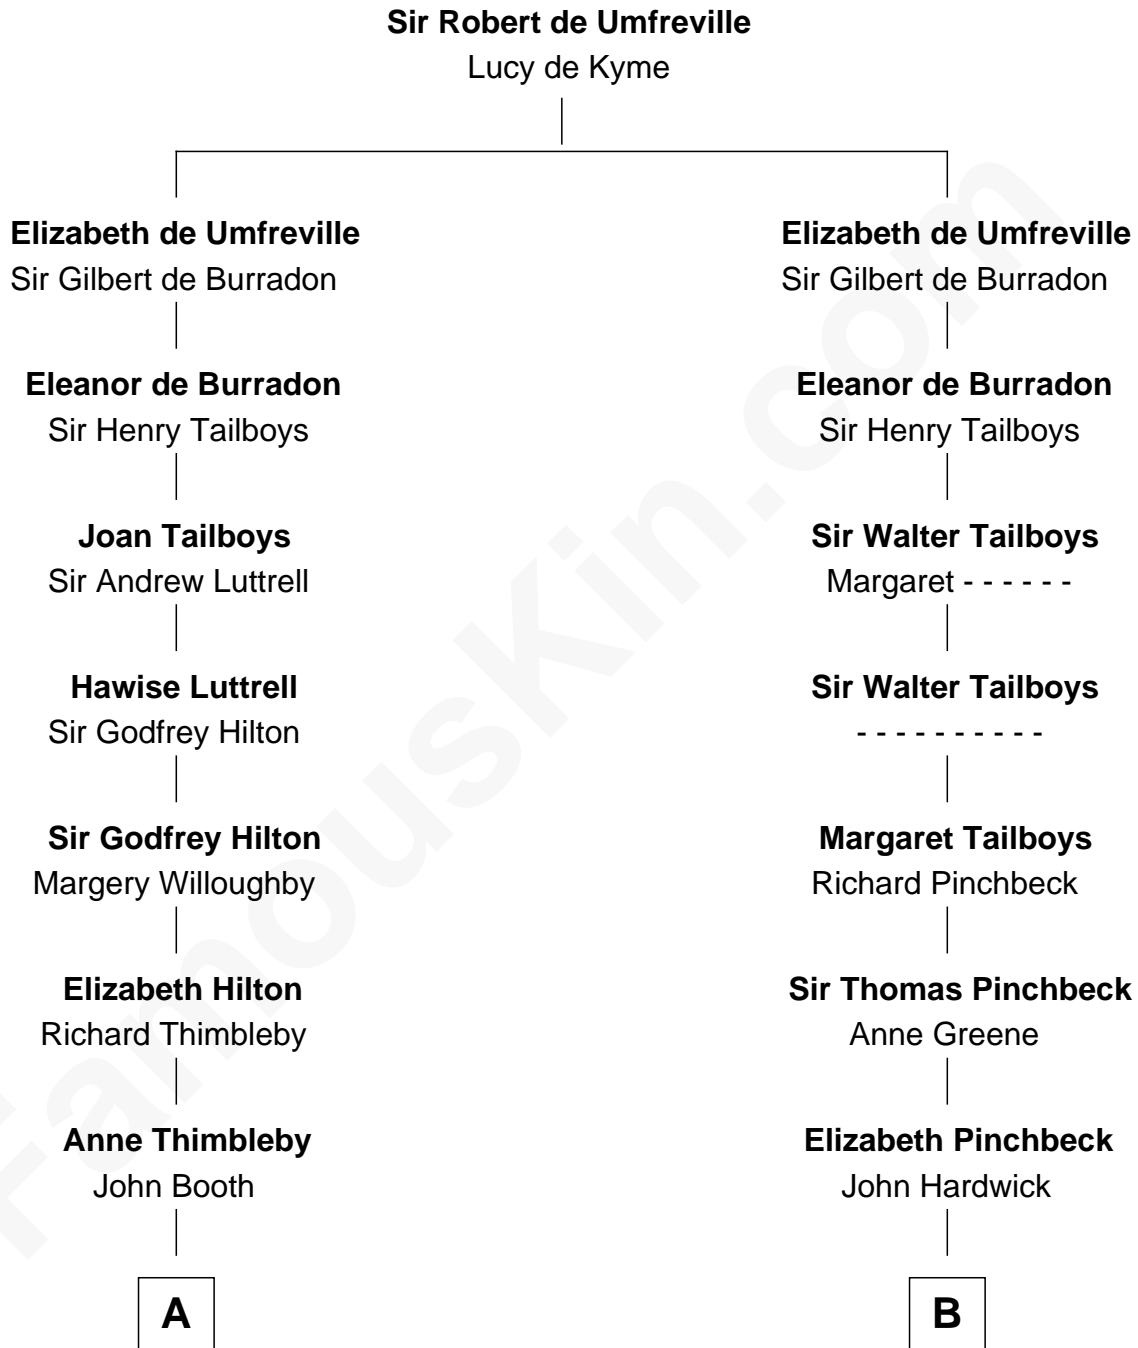

FamousKin.com
Relationship Chart of
George H. W. Bush
41st U.S. President

15th cousin 6 times removed of

Charles Carroll
Signer of the Declaration of Independence

C

—
Samuel Howard Fay
Susan Montfort Shellman

—
Harriet Eleanor Fay
Rev. James Smith Bush

—
Samuel Prescott Bush
Flora Sheldon

—
Prescott Sheldon Bush
Dorothy Wear Walker

—
George H. W. Bush
41st U.S. President

FamousKin.com