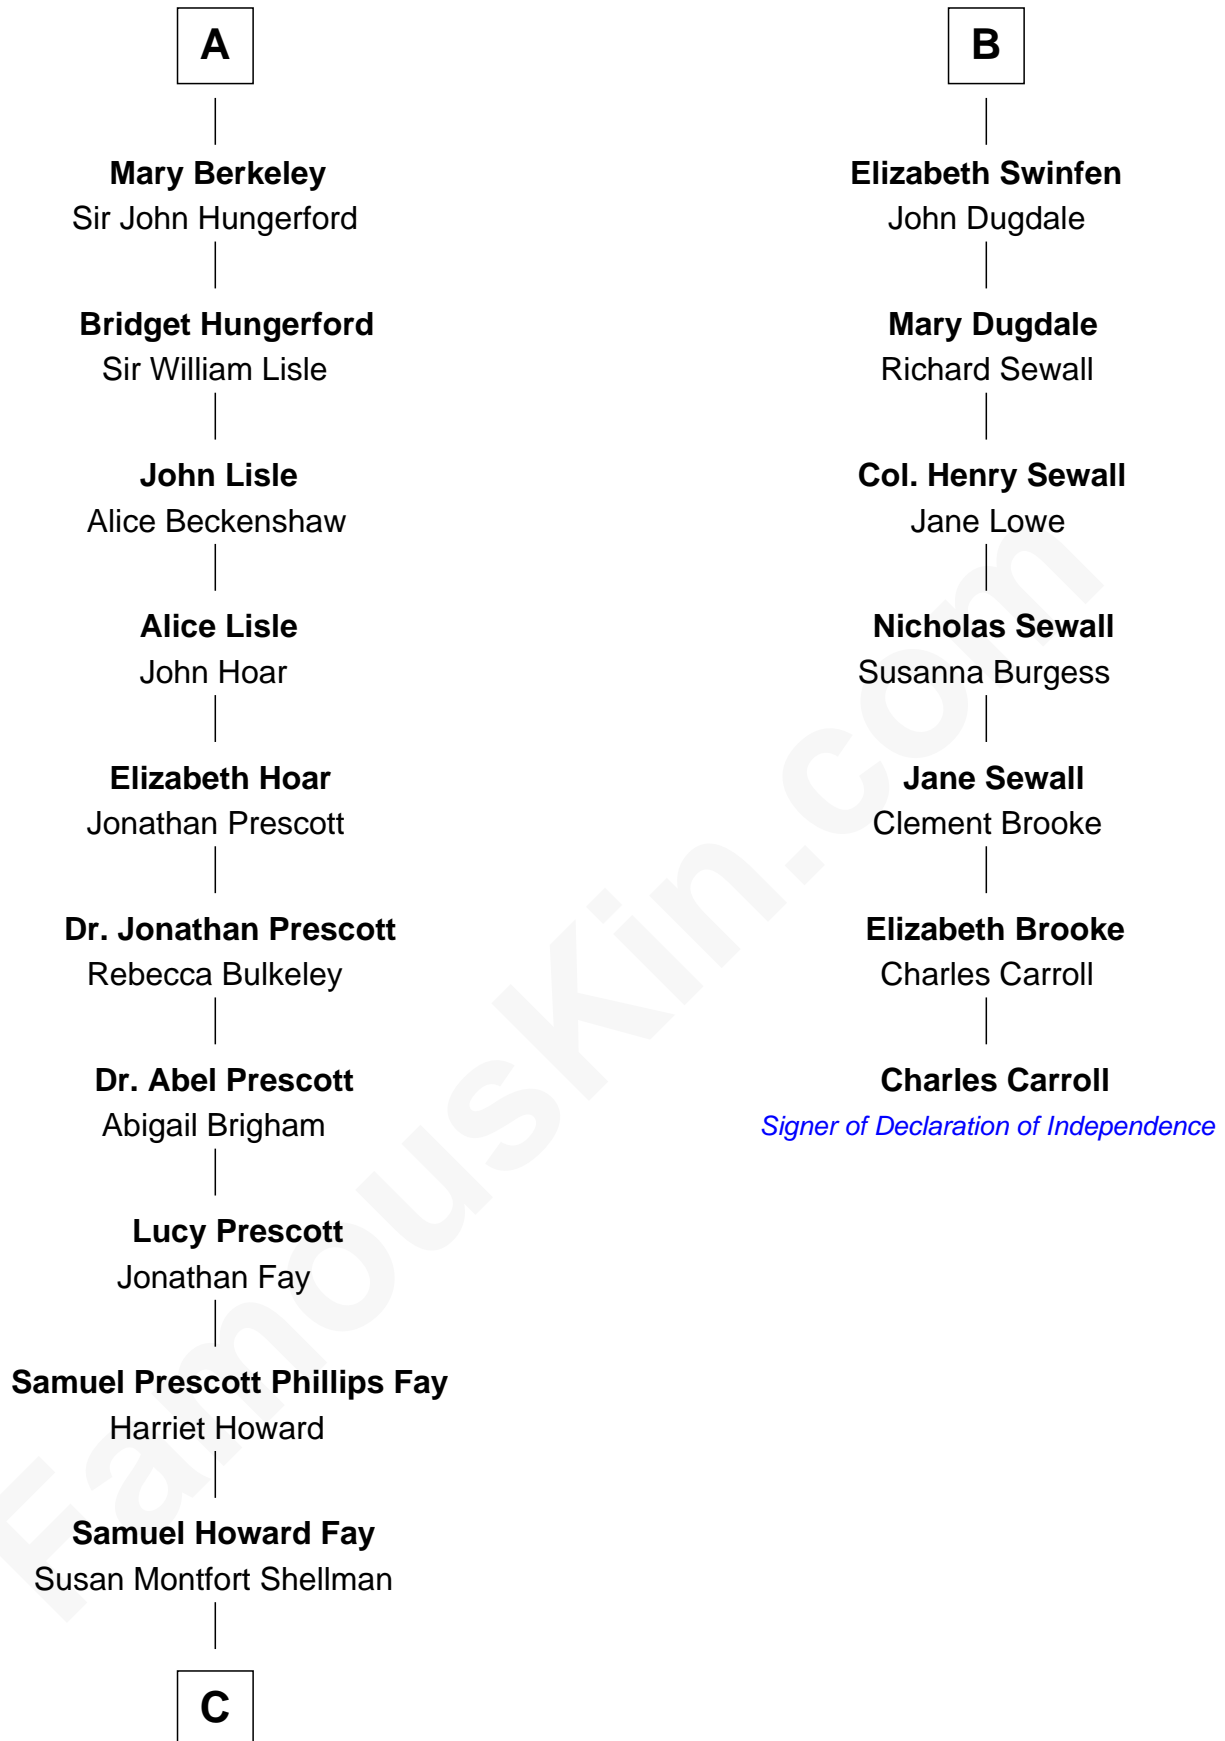

**FamousKin.com**  
**Relationship Chart of**  
**George H. W. Bush**  
*41st U.S. President*

13th cousin 7 times removed of

**Charles Carroll**  
*Signer of the Declaration of Independence*

**C**

—  
**Harriet Eleanor Fay**  
Rev. James Smith Bush

—  
**Samuel Prescott Bush**  
Flora Sheldon

—  
**Prescott Sheldon Bush**  
Dorothy Wear Walker

—  
**George H. W. Bush**  
*41st U.S. President*

FamousKin.com