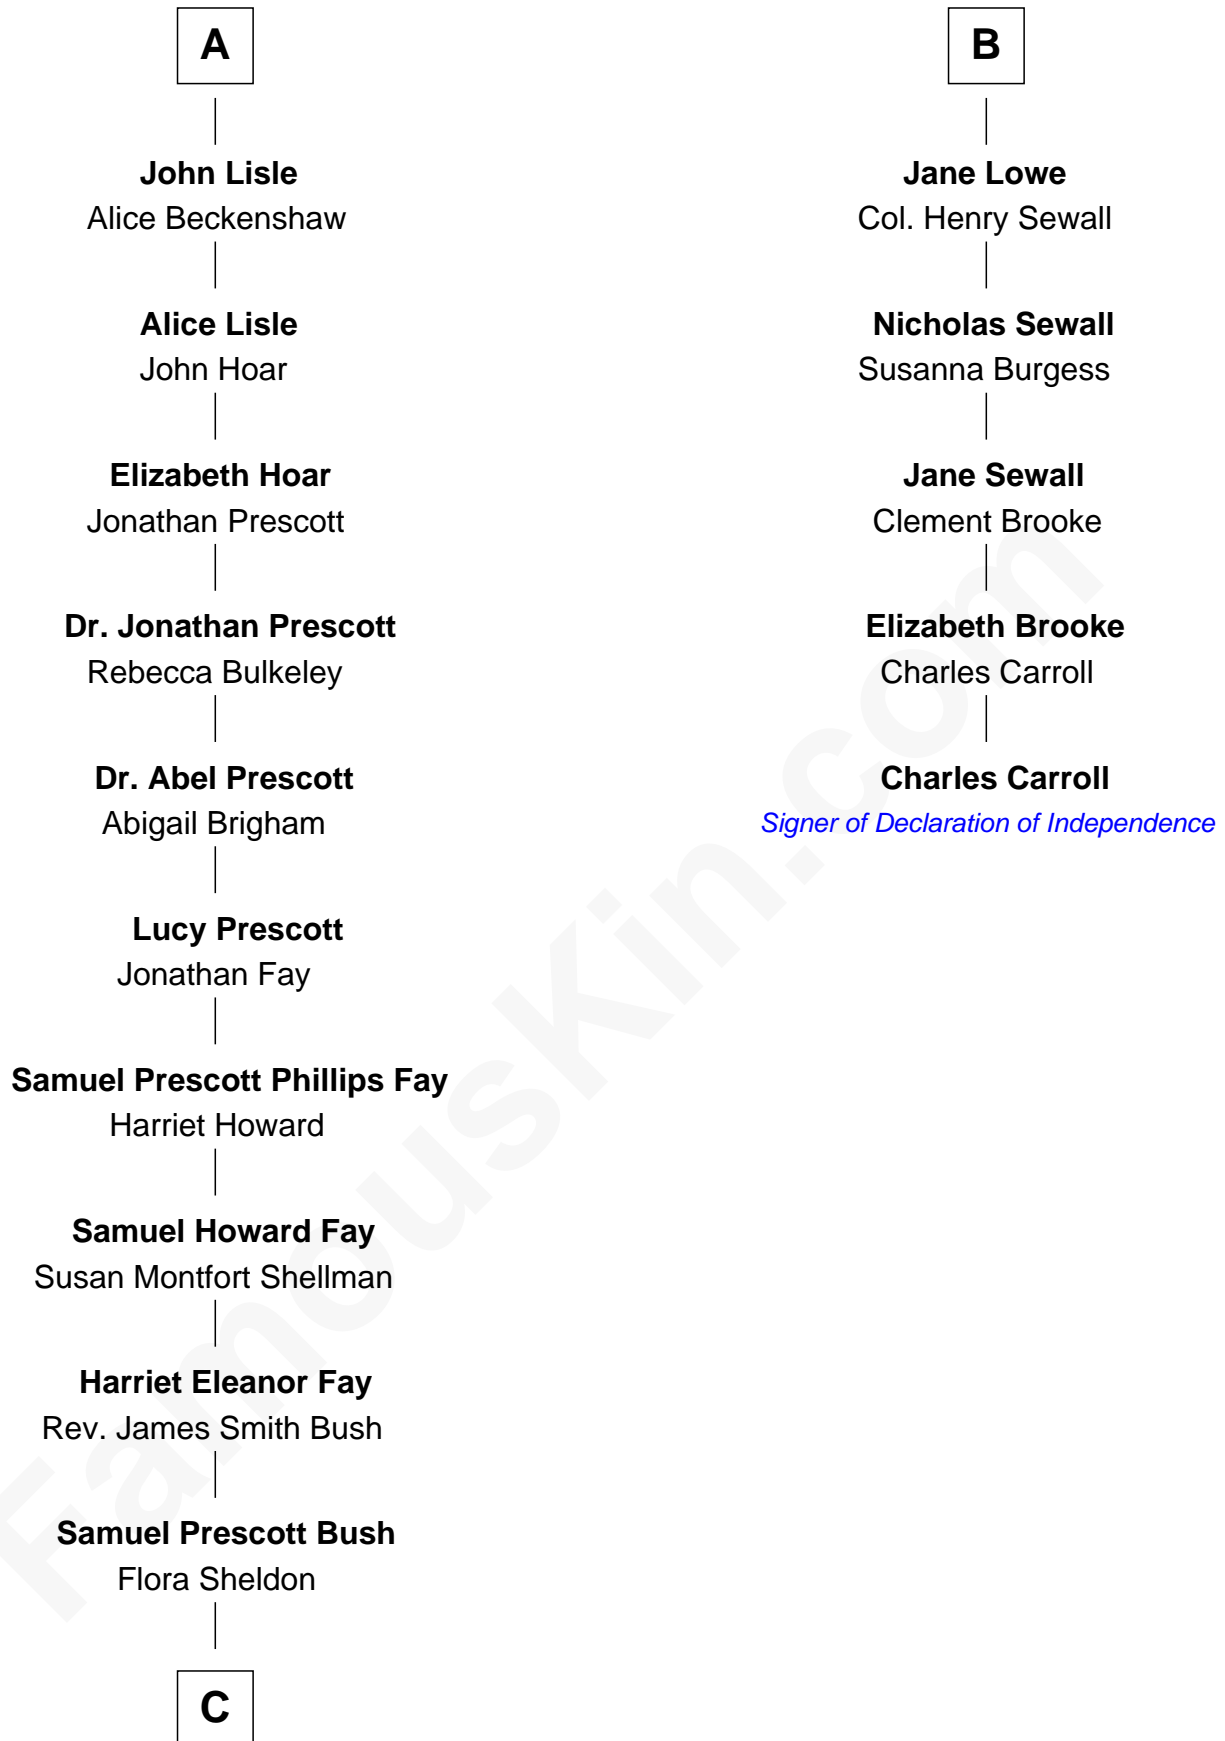

FamousKin.com
Relationship Chart of
George H. W. Bush
41st U.S. President

11th cousin 7 times removed of

Charles Carroll
Signer of the Declaration of Independence

C

—
Prescott Sheldon Bush

Dorothy Wear Walker

—
George H. W. Bush

41st U.S. President

FamousKin.com