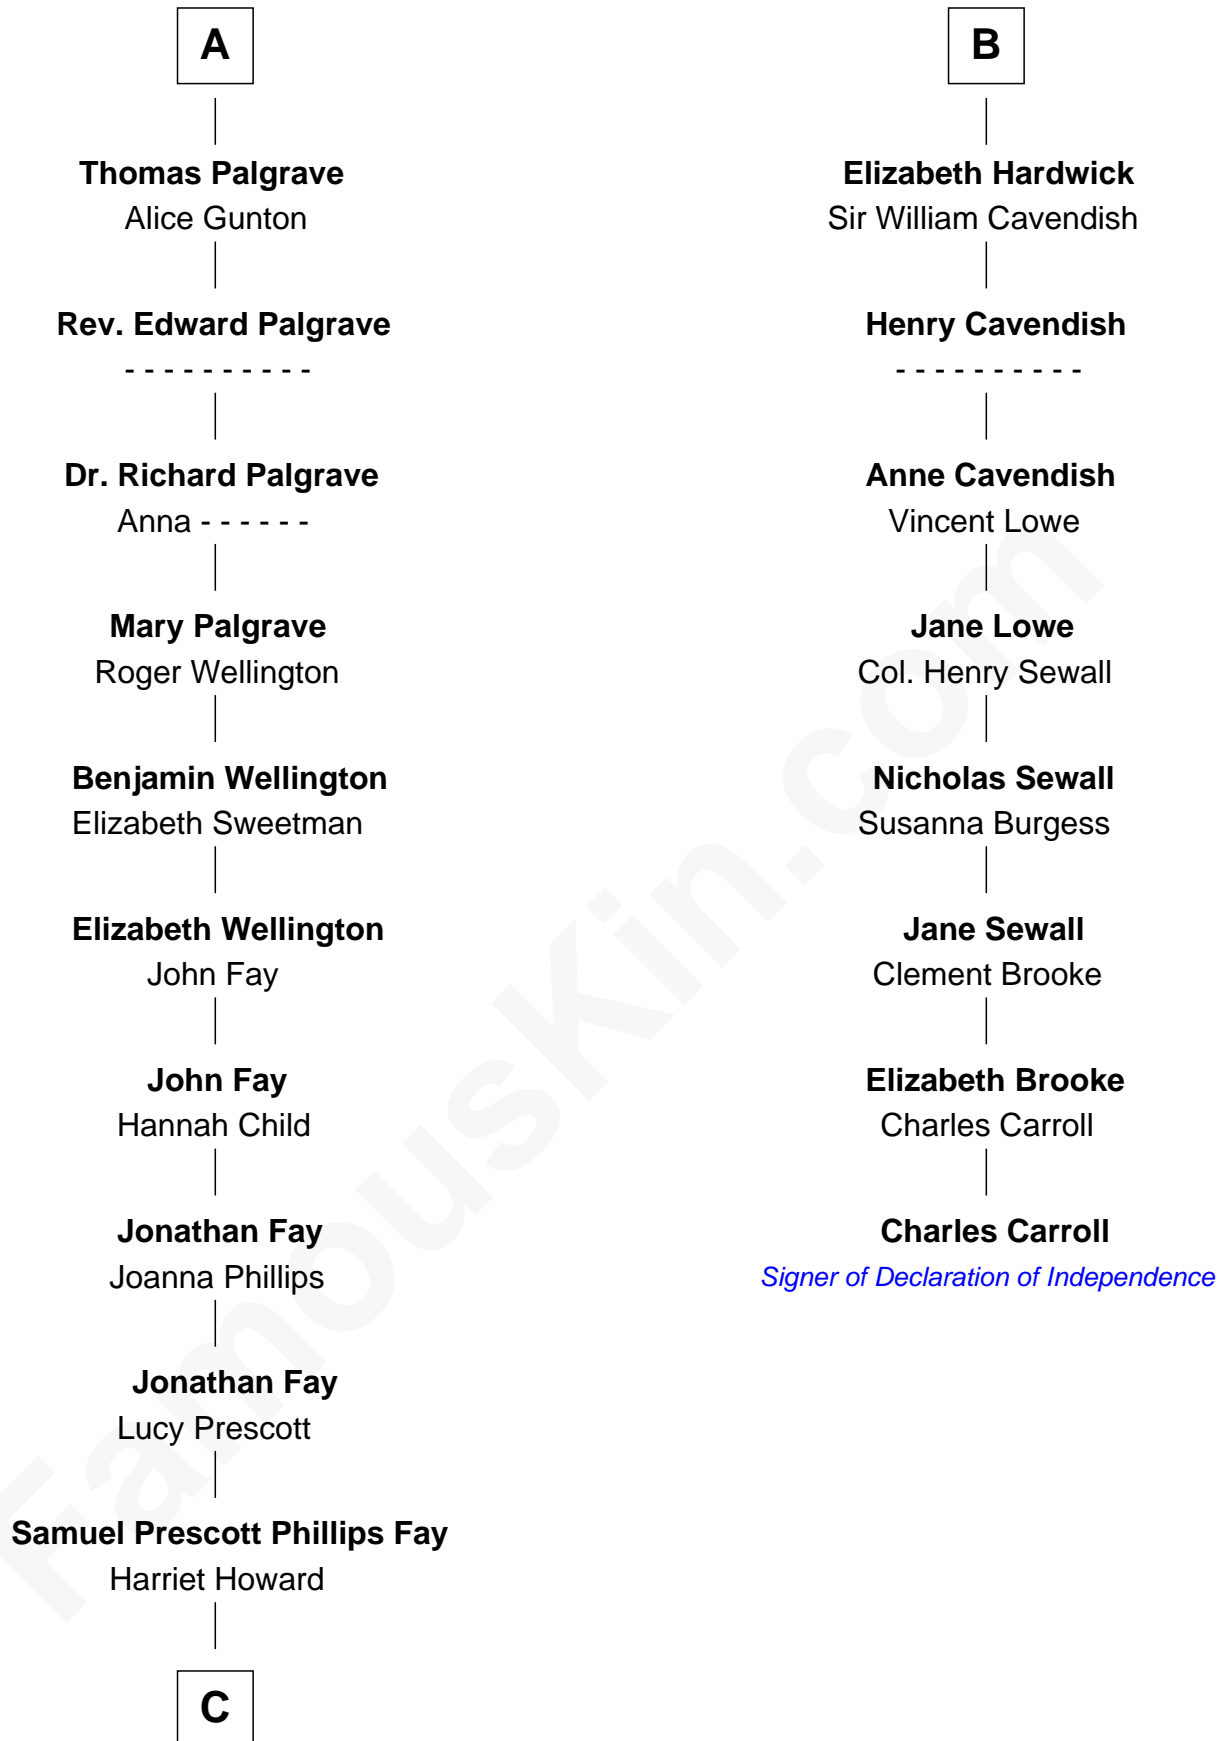

FamousKin.com
Relationship Chart of
George H. W. Bush
41st U.S. President

14th cousin 7 times removed of

Charles Carroll
Signer of the Declaration of Independence

Edmund Fitzalan
 Alice de Warenne

Richard Fitzalan
 Eleanor Plantagenet

A

Mary Fitzalan
 John le Strange

Ankaret le Strange
 Sir Richard Talbot

Mary Talbot
 Sir Thomas Greene

Sir Thomas Greene
 Marine Bellers

Anne Greene
 Sir Thomas Pinchbeck

Elizabeth Pinchbeck
 John Hardwick

John Hardwick
 Elizabeth Leeke

B

C

—
Samuel Howard Fay
Susan Montfort Shellman

—
Harriet Eleanor Fay
Rev. James Smith Bush

—
Samuel Prescott Bush
Flora Sheldon

—
Prescott Sheldon Bush
Dorothy Wear Walker

—
George H. W. Bush
41st U.S. President