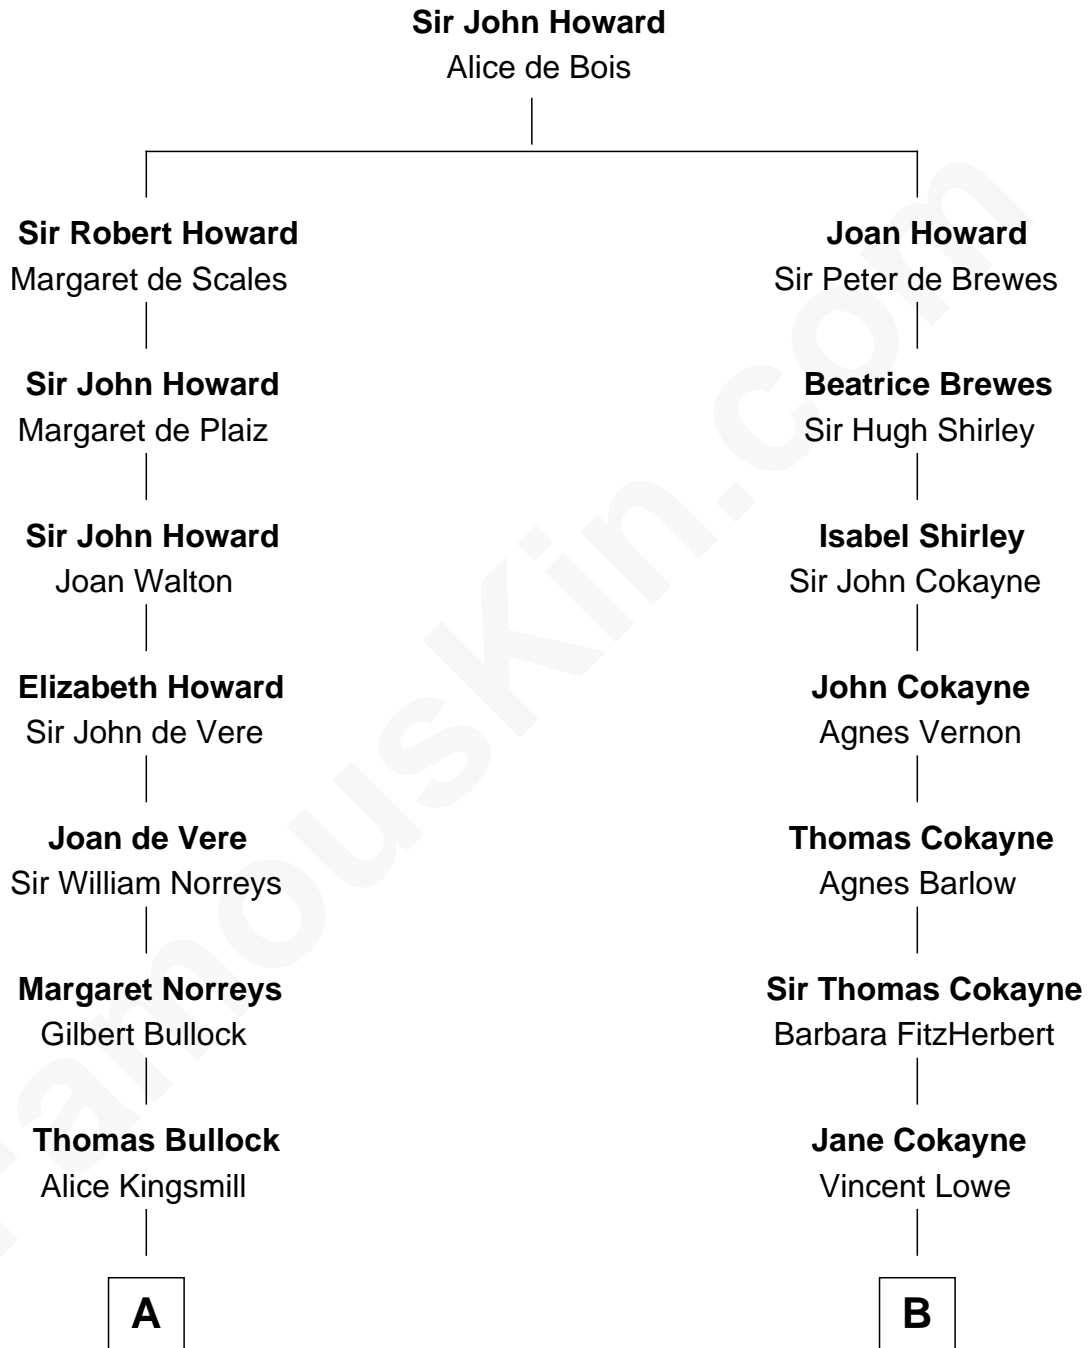

FamousKin.com
Relationship Chart of
George H. W. Bush
41st U.S. President

14th cousin 6 times removed of

Charles Carroll
Signer of the Declaration of Independence

C

—
Harriet Eleanor Fay
Rev. James Smith Bush

—
Samuel Prescott Bush
Flora Sheldon

—
Prescott Sheldon Bush
Dorothy Wear Walker

—
George H. W. Bush
41st U.S. President

FamousKin.com