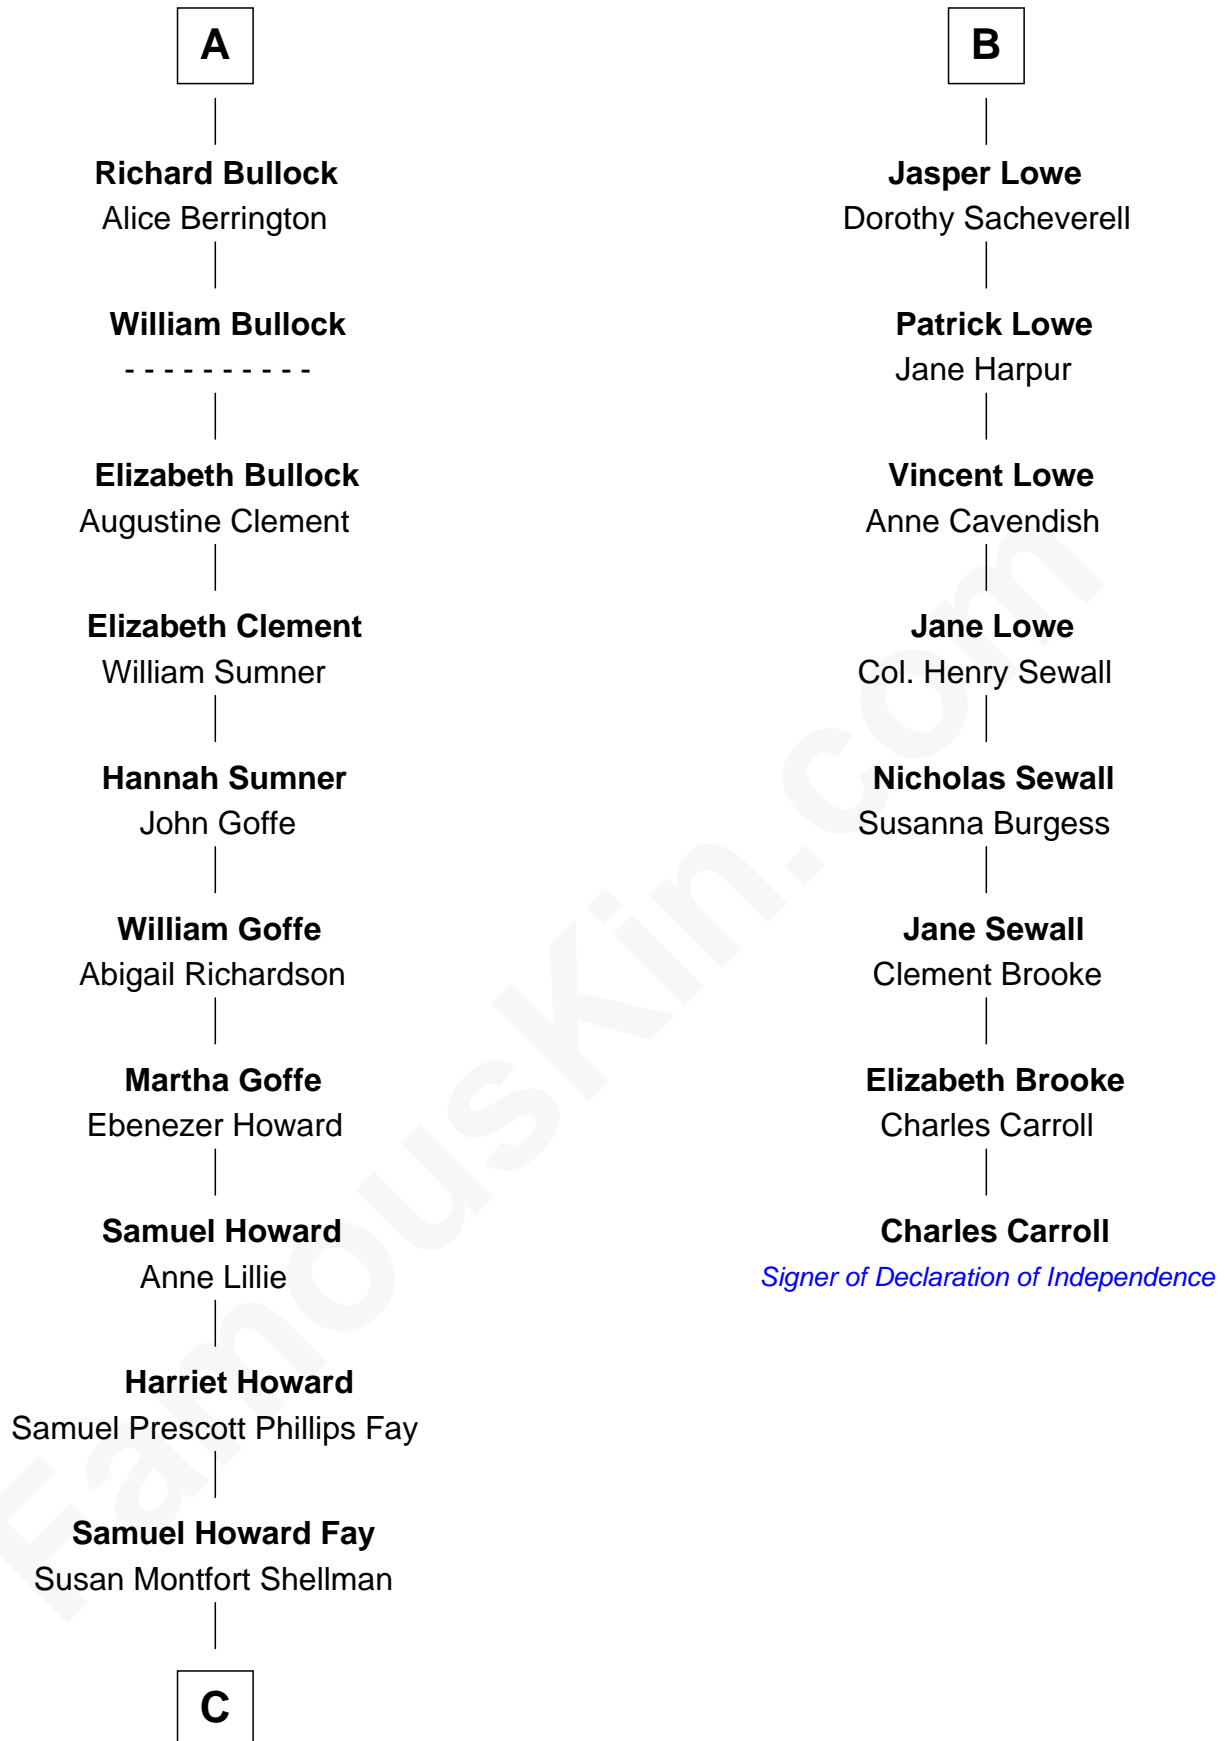

FamousKin.com
Relationship Chart of
George H. W. Bush
41st U.S. President

14th cousin 6 times removed of

Charles Carroll
Signer of the Declaration of Independence

C

—
Harriet Eleanor Fay
Rev. James Smith Bush

—
Samuel Prescott Bush
Flora Sheldon

—
Prescott Sheldon Bush
Dorothy Wear Walker

—
George H. W. Bush
41st U.S. President

FamousKin.com