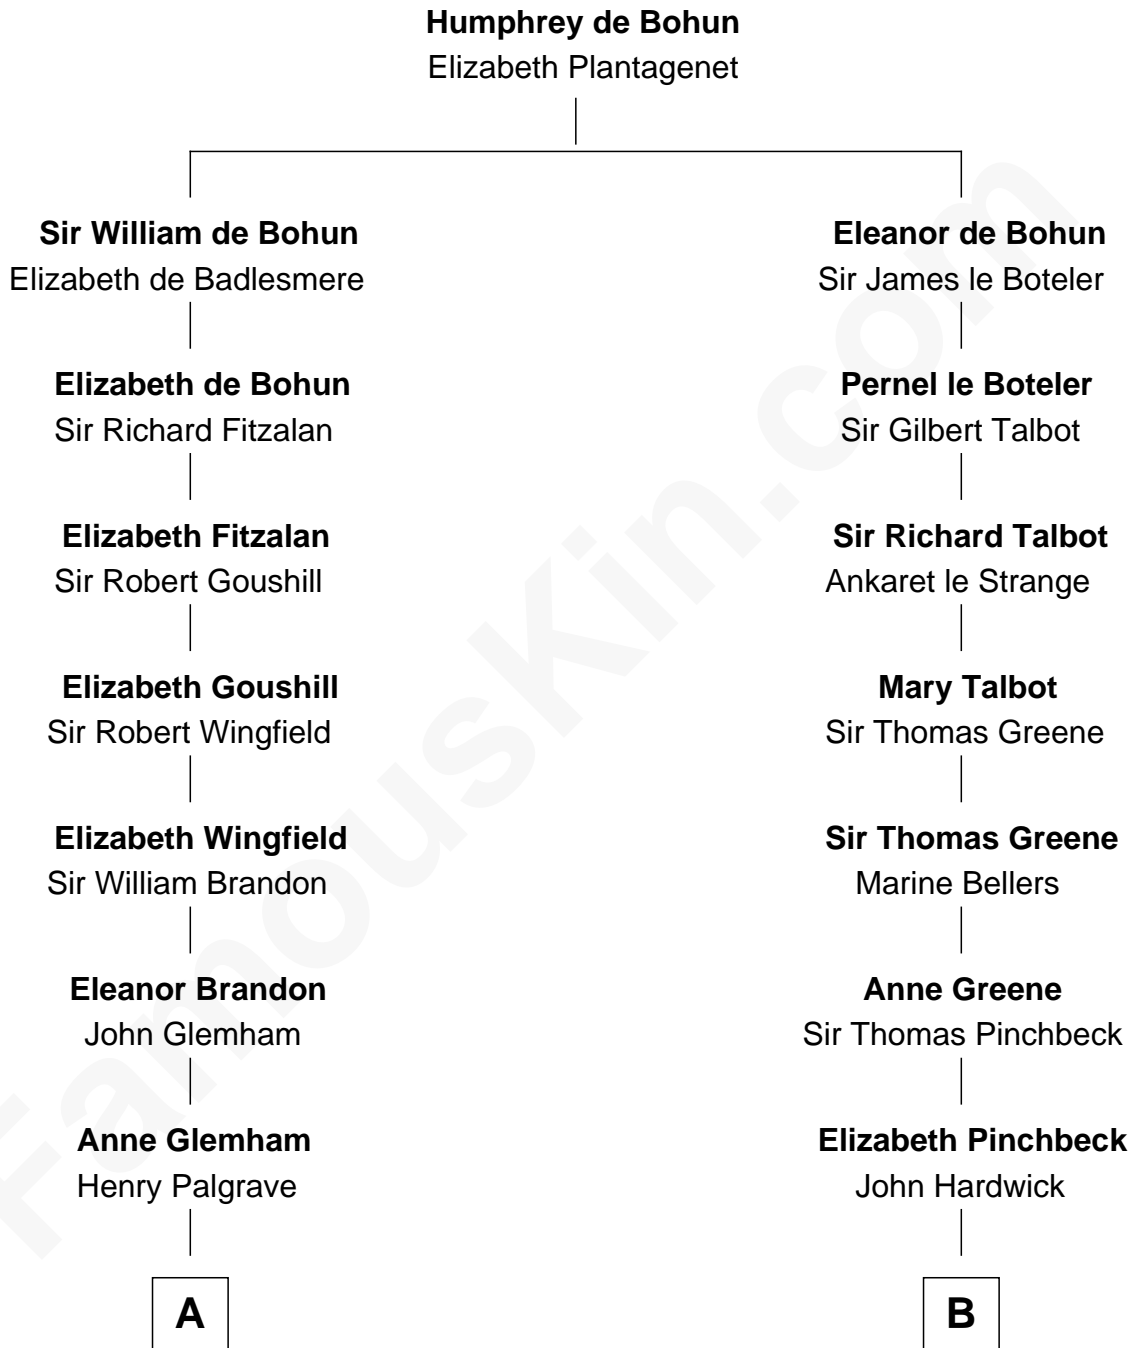

FamousKin.com
Relationship Chart of
George H. W. Bush
41st U.S. President

15th cousin 6 times removed of

Charles Carroll
Signer of the Declaration of Independence

C

—
Samuel Howard Fay
Susan Montfort Shellman

—
Harriet Eleanor Fay
Rev. James Smith Bush

—
Samuel Prescott Bush
Flora Sheldon

—
Prescott Sheldon Bush
Dorothy Wear Walker

—
George H. W. Bush
41st U.S. President

FamousKin.com