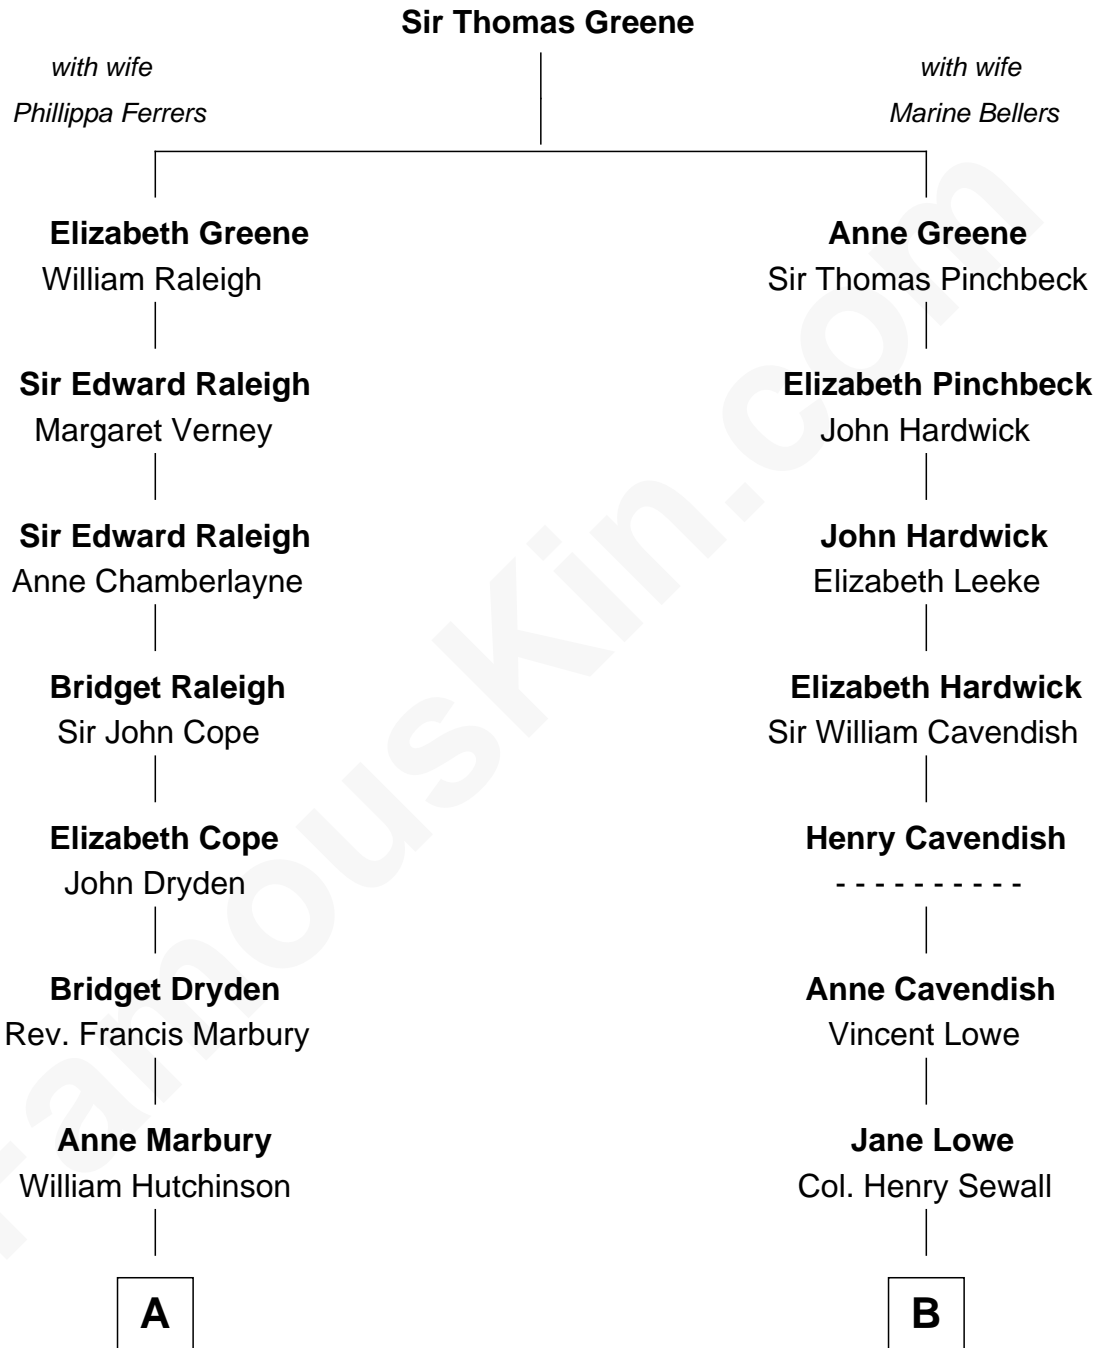

**FamousKin.com**  
**Relationship Chart of**  
**George H. W. Bush**  
*41st U.S. President*

**10th cousin 8 times removed of**  
**Charles Carroll**  
*Signer of the Declaration of Independence*

**C**

—  
**Prescott Sheldon Bush**

Dorothy Wear Walker

—  
**George H. W. Bush**

*41st U.S. President*

FamousKin.com