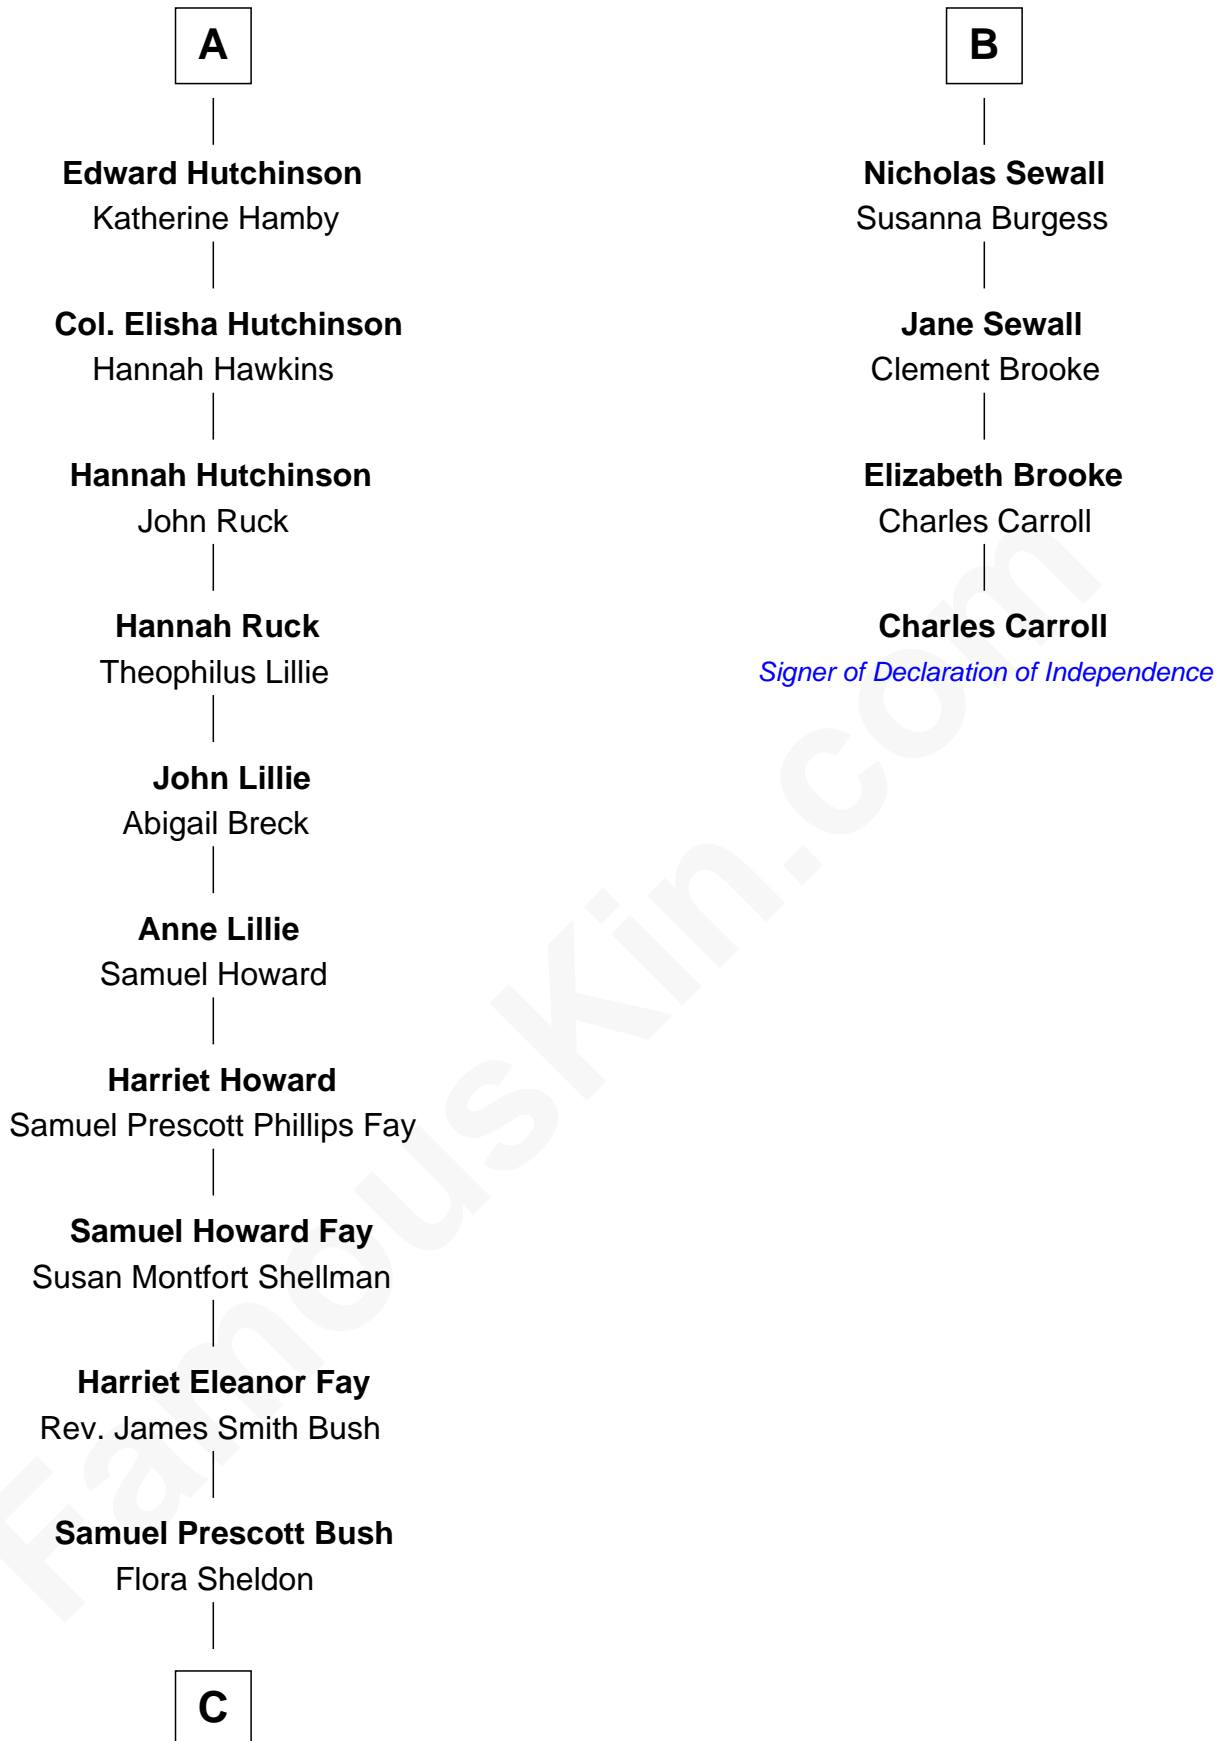

**FamousKin.com**  
**Relationship Chart of**  
**George H. W. Bush**  
*41st U.S. President*

**10th cousin 8 times removed of**  
**Charles Carroll**  
*Signer of the Declaration of Independence*

**C**

—  
**Prescott Sheldon Bush**

Dorothy Wear Walker

—  
**George H. W. Bush**

*41st U.S. President*

FamousKin.com