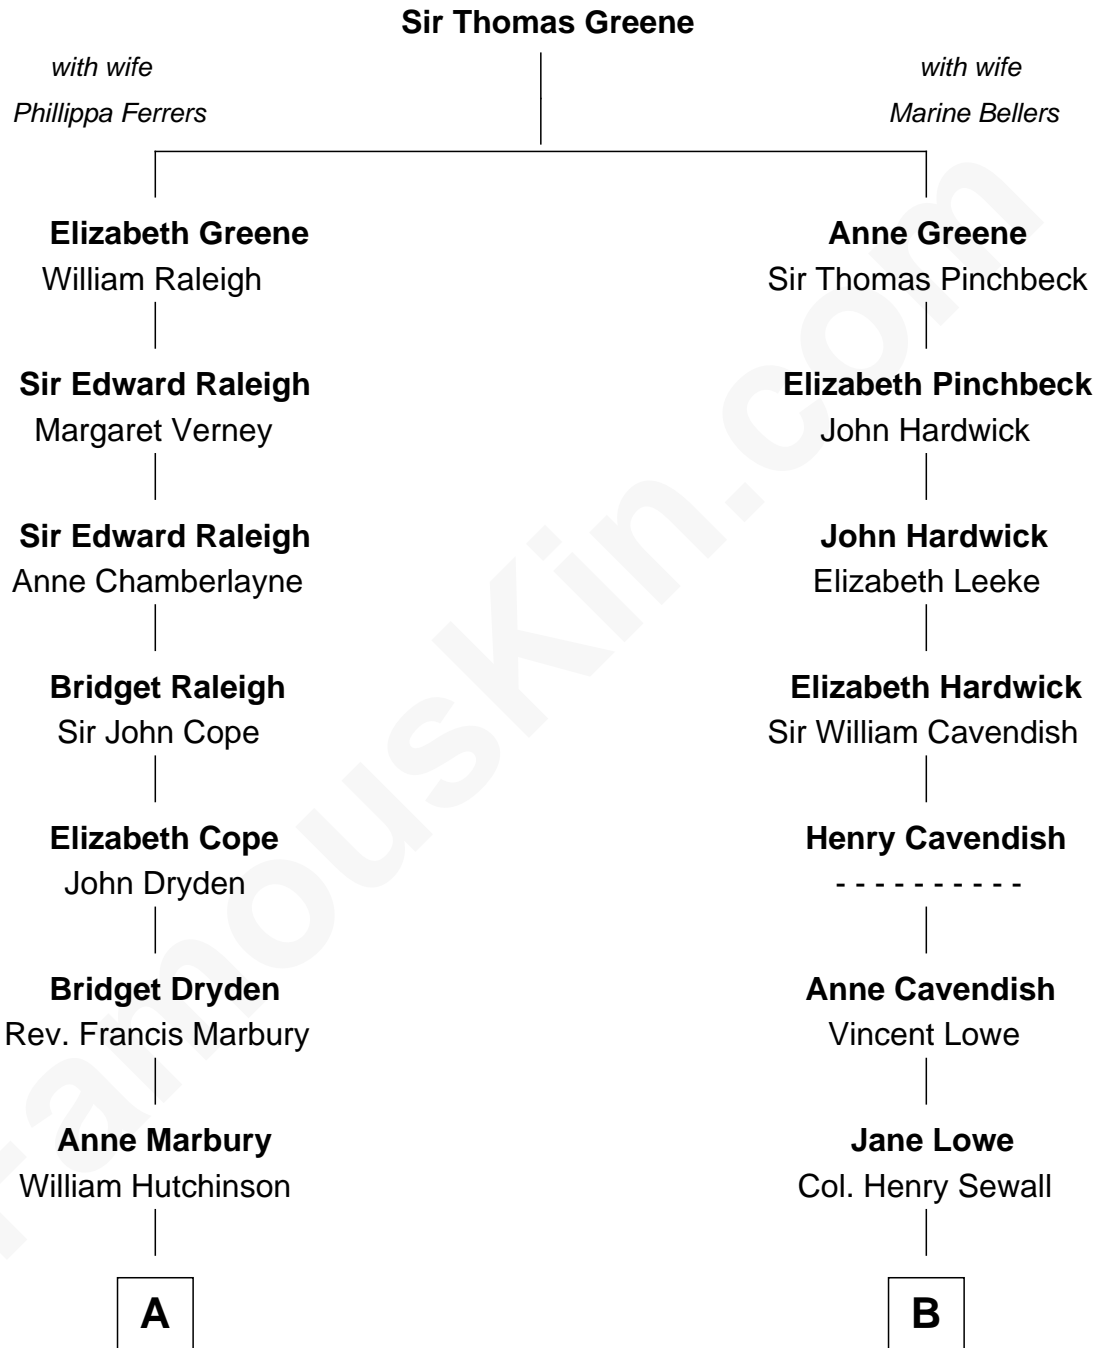

FamousKin.com
Relationship Chart of
George H. W. Bush
41st U.S. President

10th cousin 8 times removed of
Daniel Carroll
Signer of the U.S. Constitution

C

—
Prescott Sheldon Bush

Dorothy Wear Walker

—
George H. W. Bush

41st U.S. President

FamousKin.com