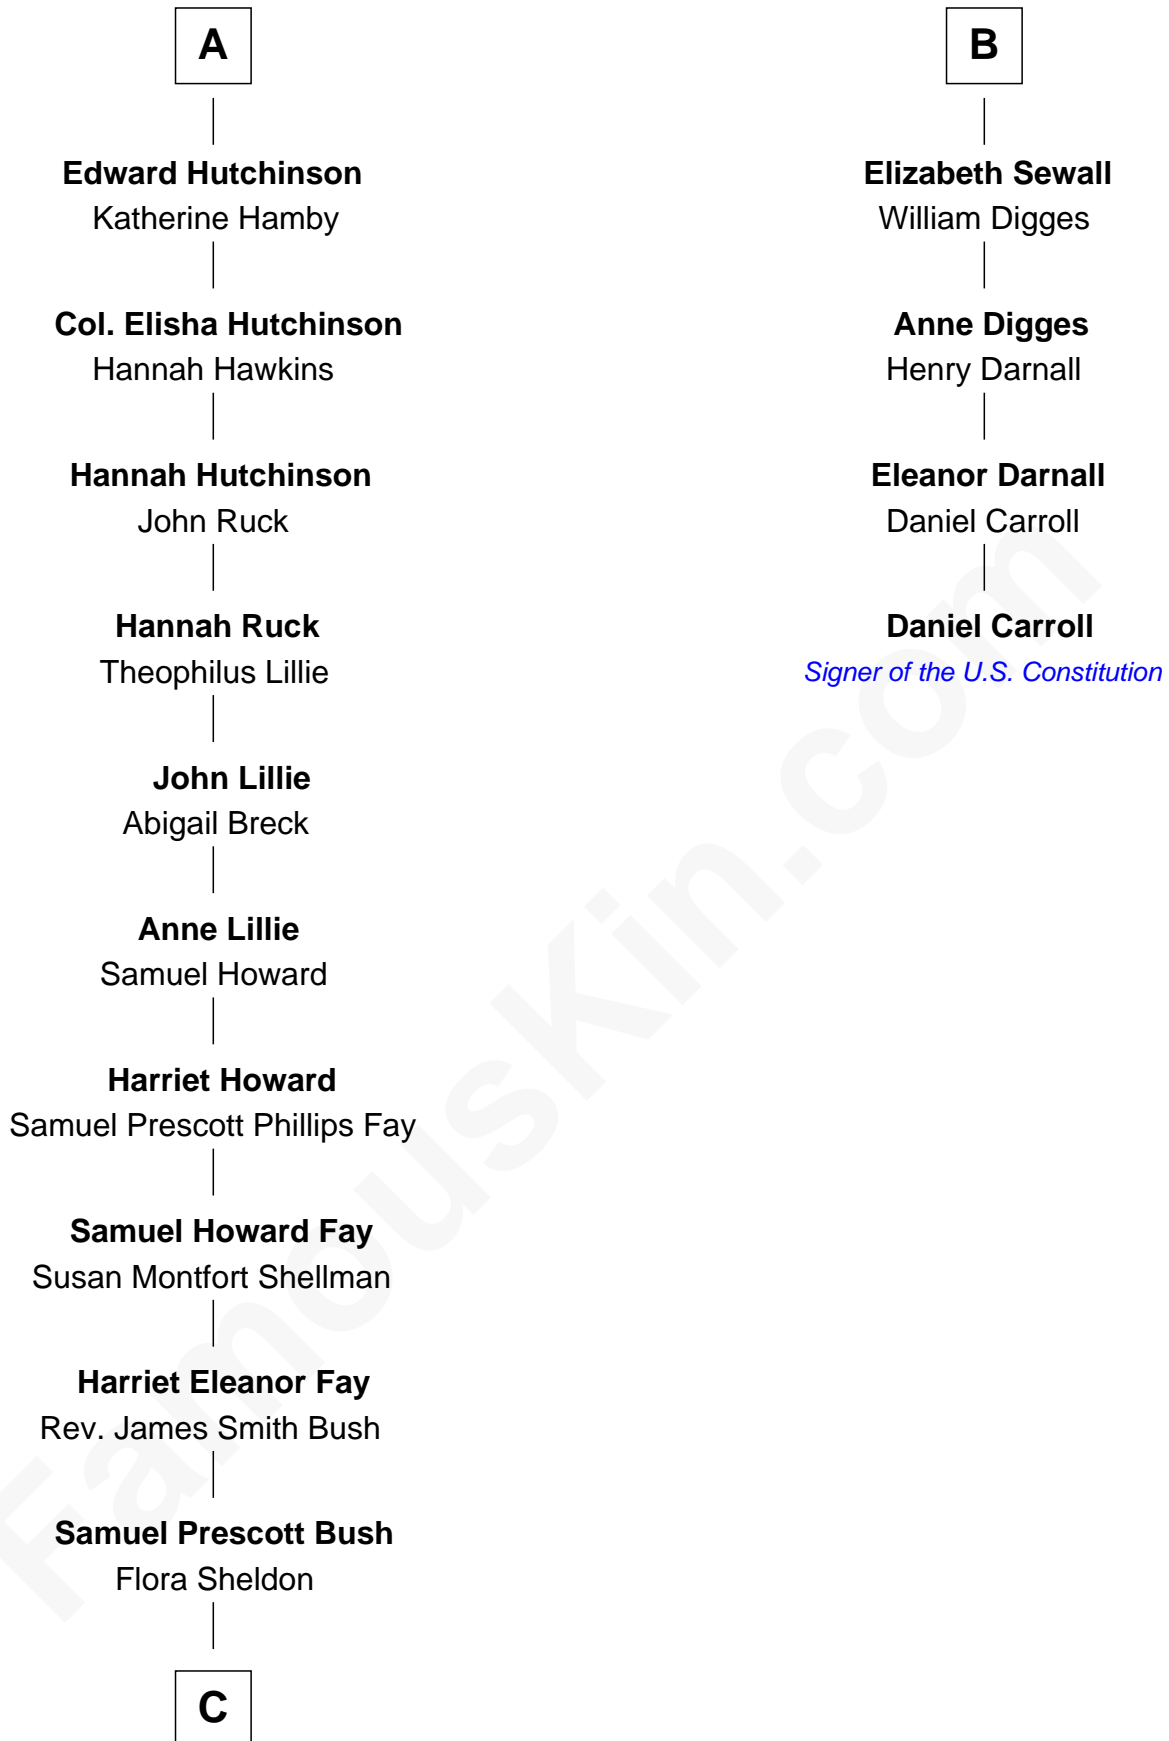

FamousKin.com
Relationship Chart of
George H. W. Bush
41st U.S. President

10th cousin 8 times removed of
Daniel Carroll
Signer of the U.S. Constitution

C

—
Prescott Sheldon Bush

Dorothy Wear Walker

—
George H. W. Bush

41st U.S. President

FamousKin.com