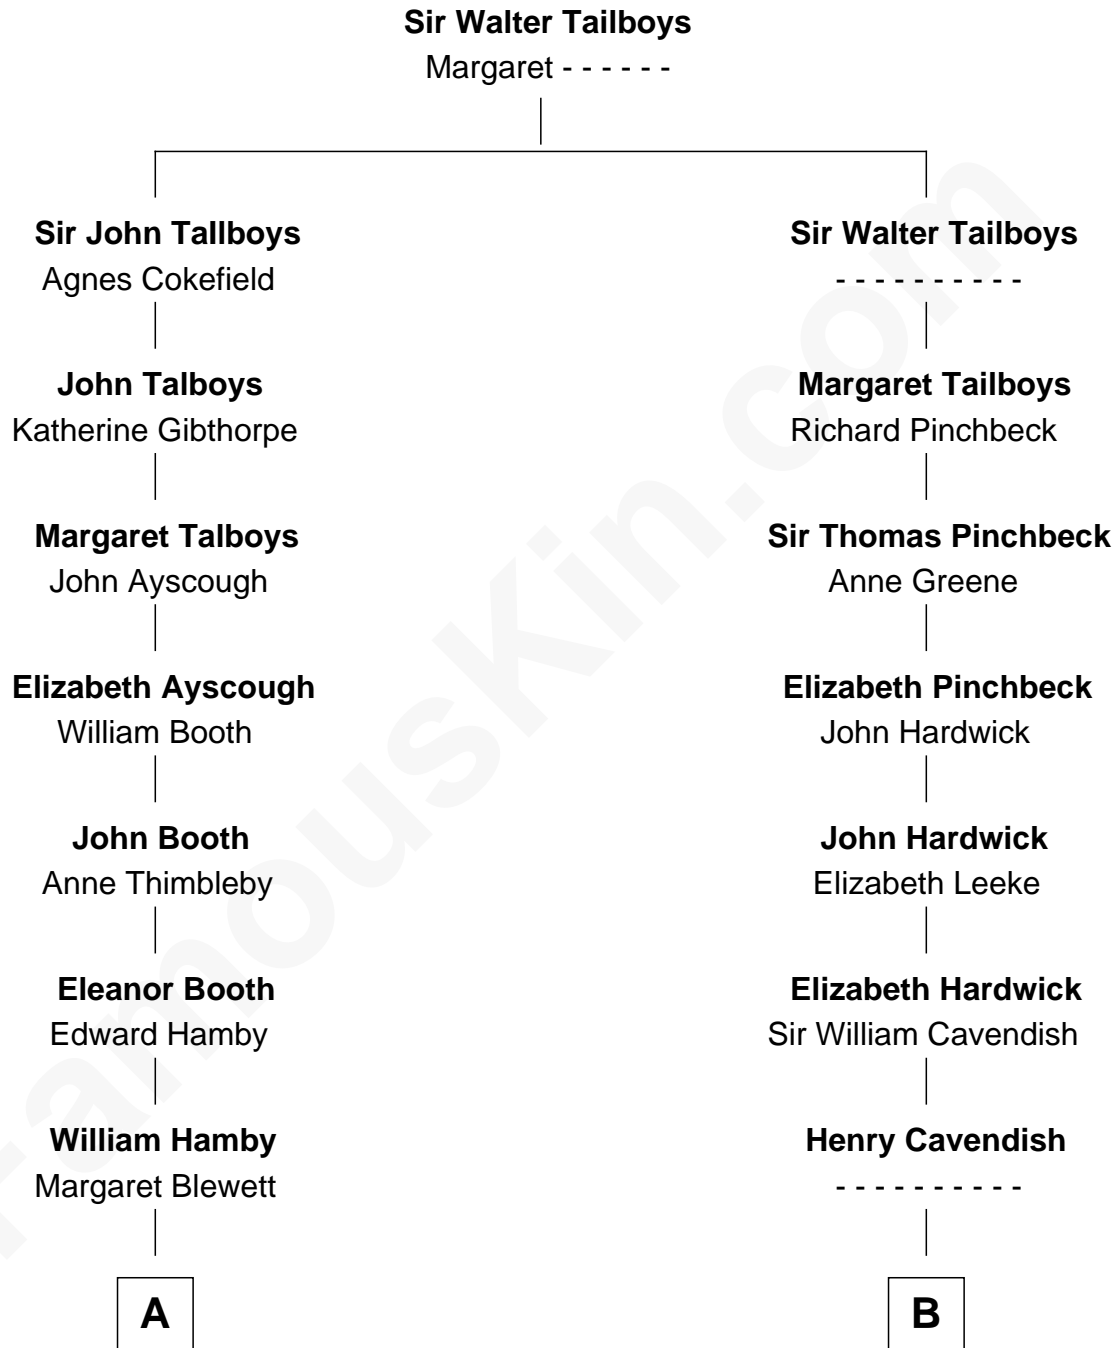

**FamousKin.com**  
**Relationship Chart of**  
**George H. W. Bush**  
*41st U.S. President*

**12th cousin 7 times removed of**  
**John Carroll**  
*Founder of Georgetown University*

**C**

—  
**Samuel Prescott Bush**

Flora Sheldon

—  
**Prescott Sheldon Bush**

Dorothy Wear Walker

—  
**George H. W. Bush**

*41st U.S. President*

FamousKin.com