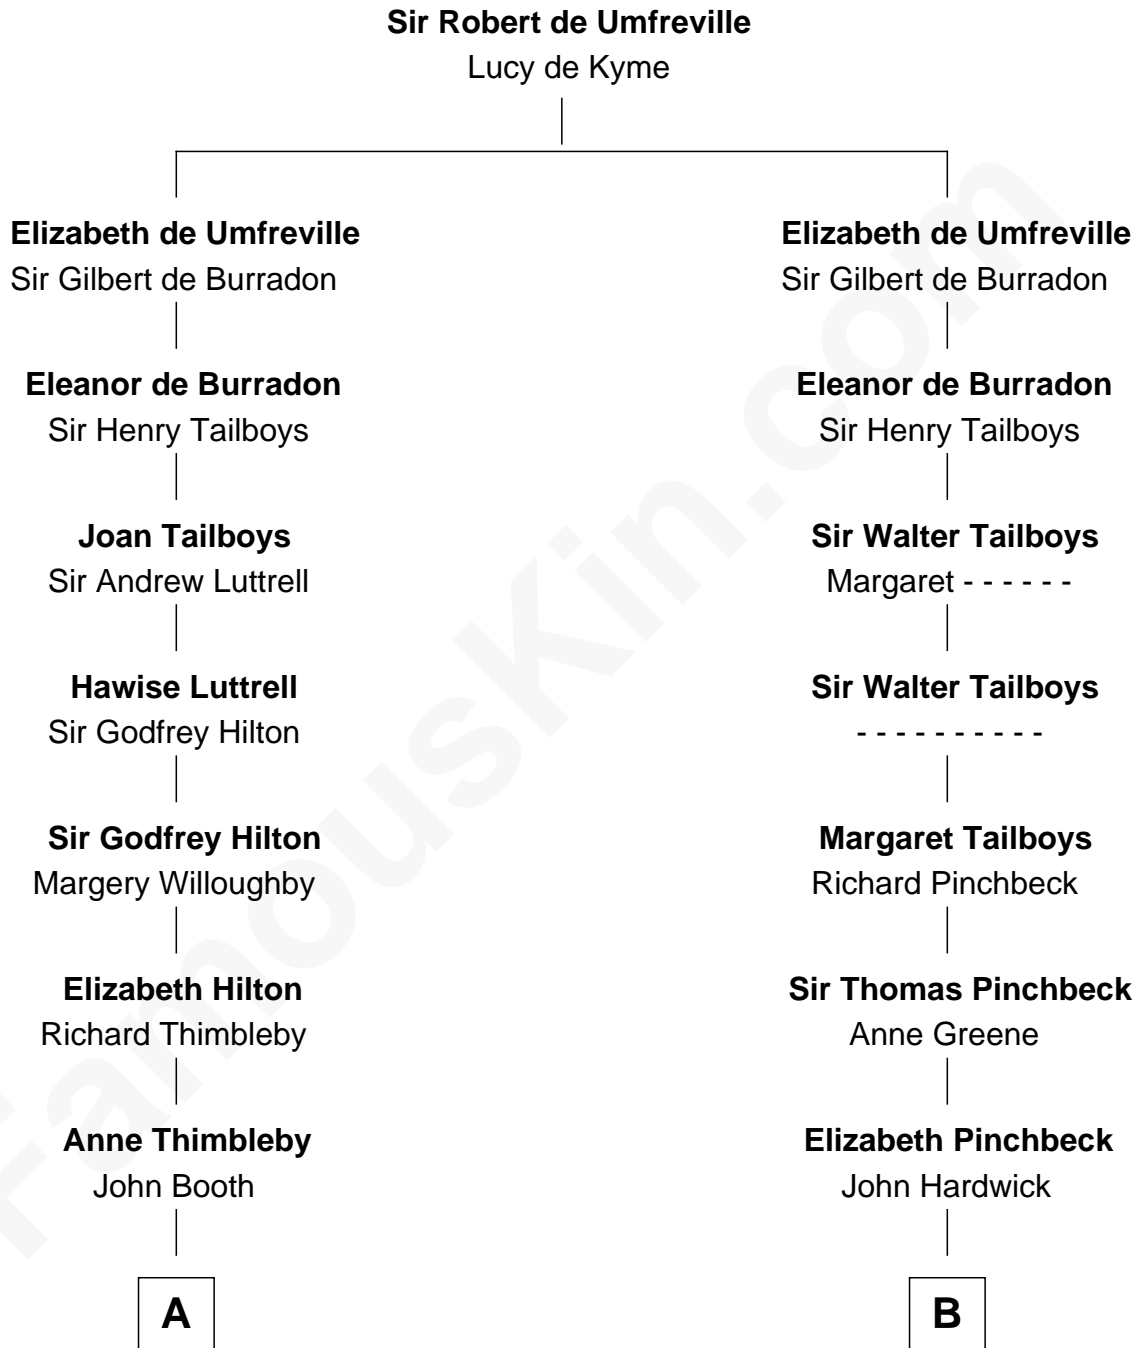

**FamousKin.com**  
**Relationship Chart of**  
**George H. W. Bush**  
*41st U.S. President*

**15th cousin 6 times removed of**  
**John Carroll**  
*Founder of Georgetown University*

**C**

—  
**Samuel Howard Fay**  
Susan Montfort Shellman

—  
**Harriet Eleanor Fay**  
Rev. James Smith Bush

—  
**Samuel Prescott Bush**  
Flora Sheldon

—  
**Prescott Sheldon Bush**  
Dorothy Wear Walker

—  
**George H. W. Bush**  
*41st U.S. President*

FamousKin.com