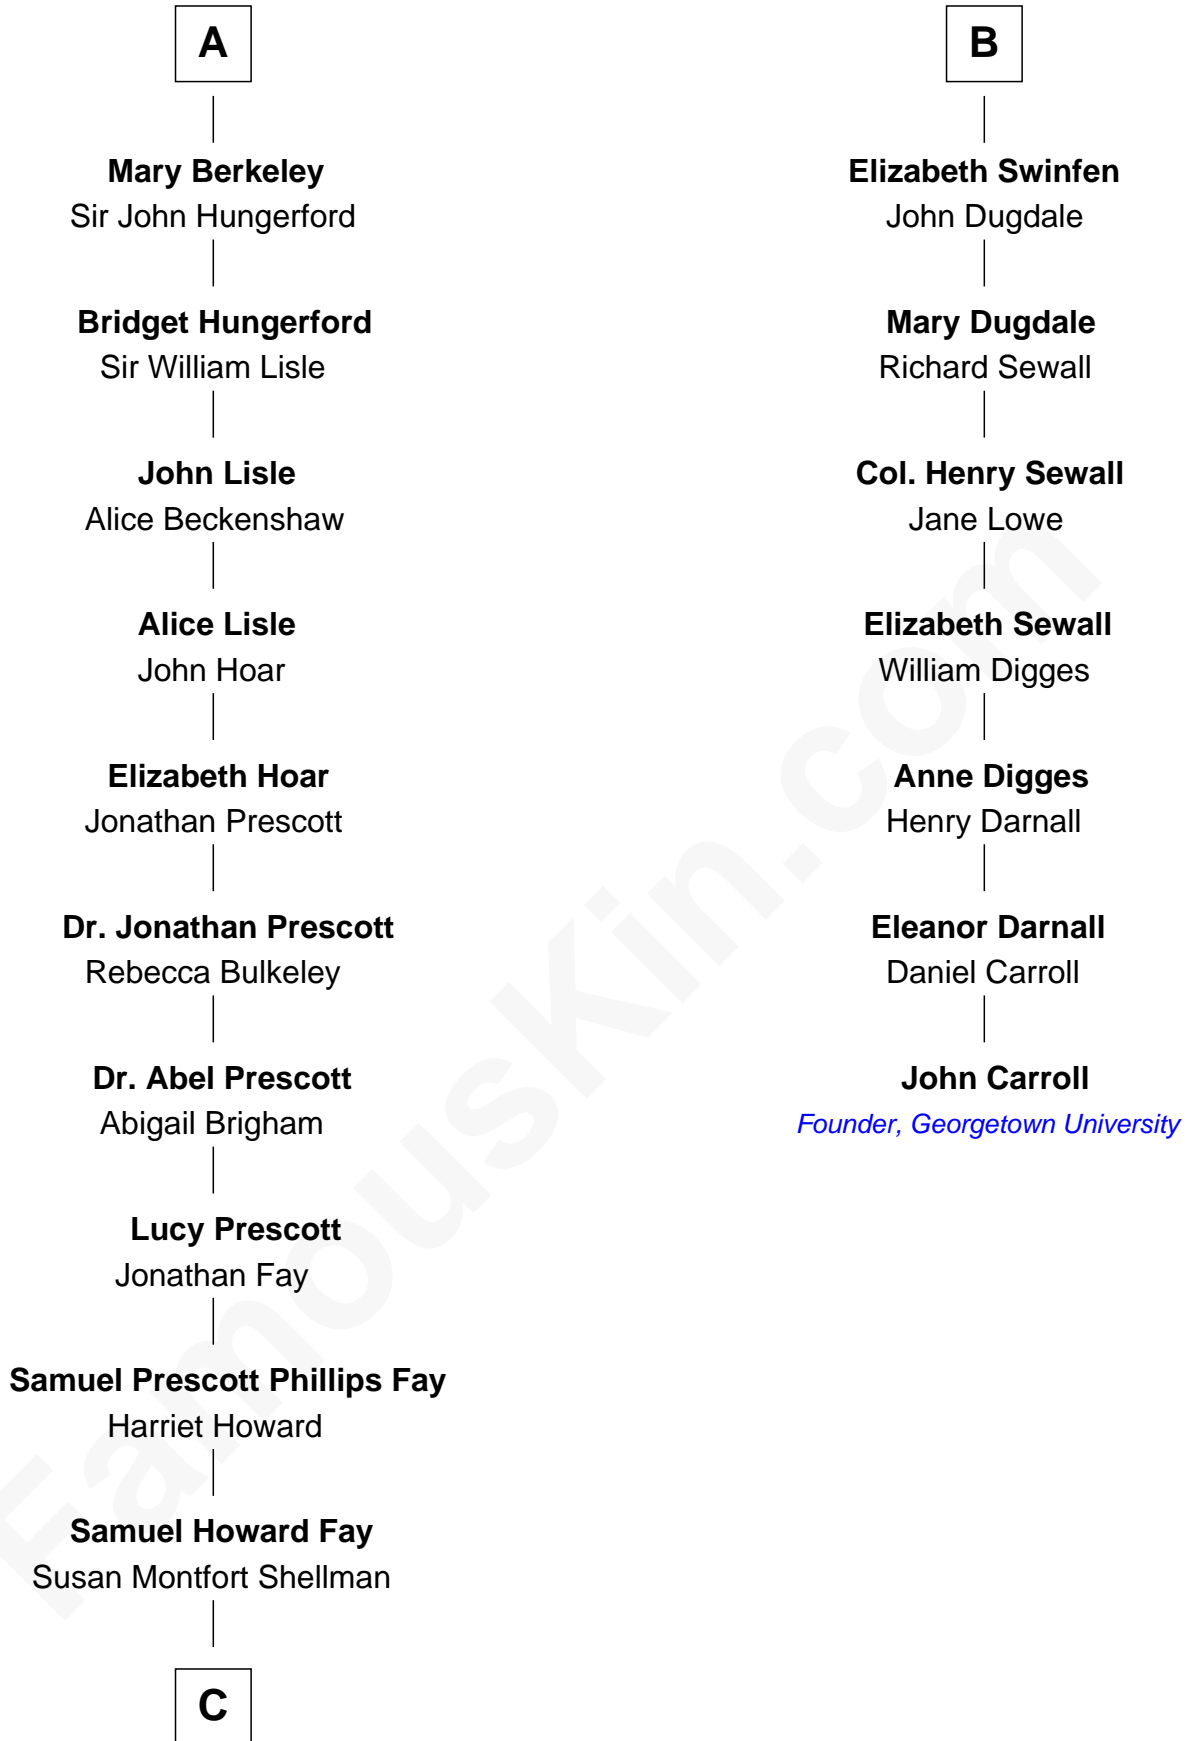

FamousKin.com
Relationship Chart of
George H. W. Bush
41st U.S. President

13th cousin 7 times removed of
John Carroll
Founder of Georgetown University

C

Harriet Eleanor Fay
Rev. James Smith Bush

Samuel Prescott Bush
Flora Sheldon

Prescott Sheldon Bush
Dorothy Wear Walker

George H. W. Bush
41st U.S. President

FamousKin.com