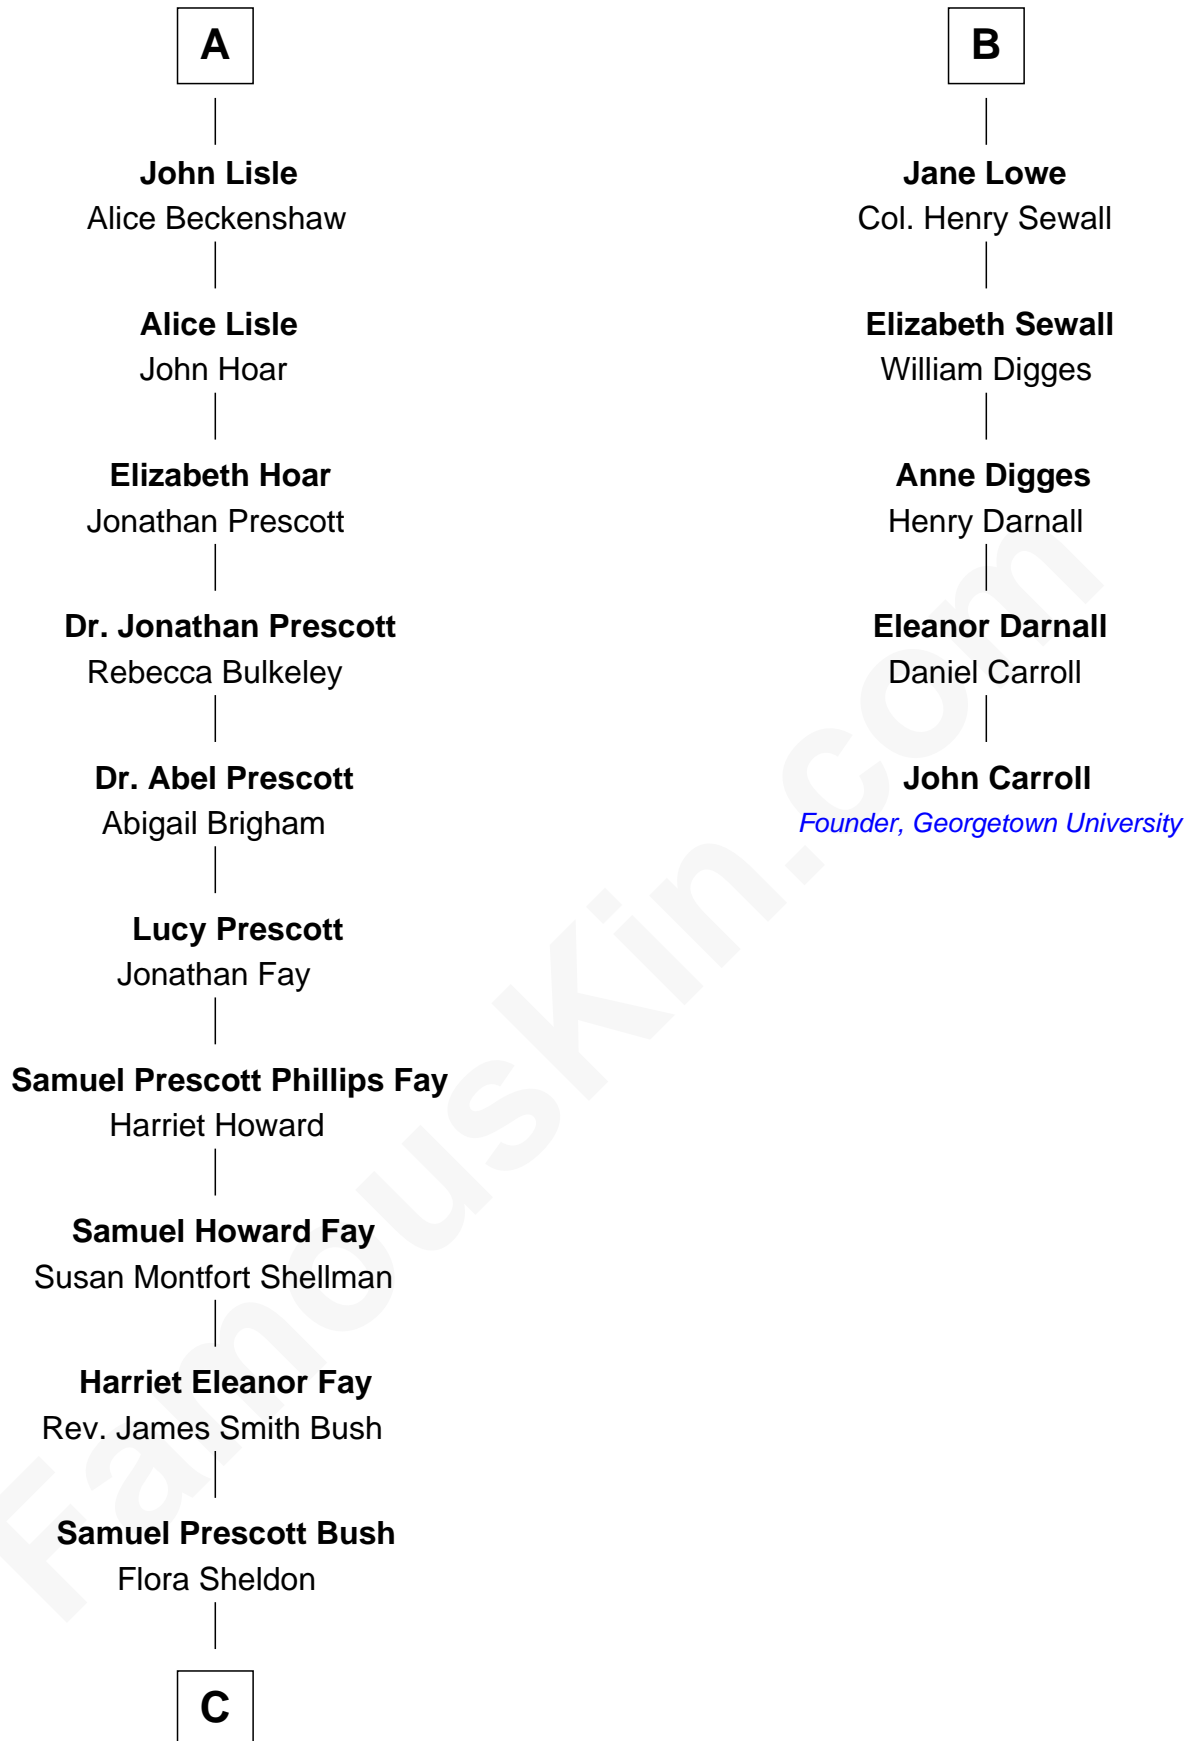

FamousKin.com
Relationship Chart of
George H. W. Bush
41st U.S. President

11th cousin 7 times removed of
John Carroll
Founder of Georgetown University

C

—
Prescott Sheldon Bush

Dorothy Wear Walker

—
George H. W. Bush

41st U.S. President

FamousKin.com