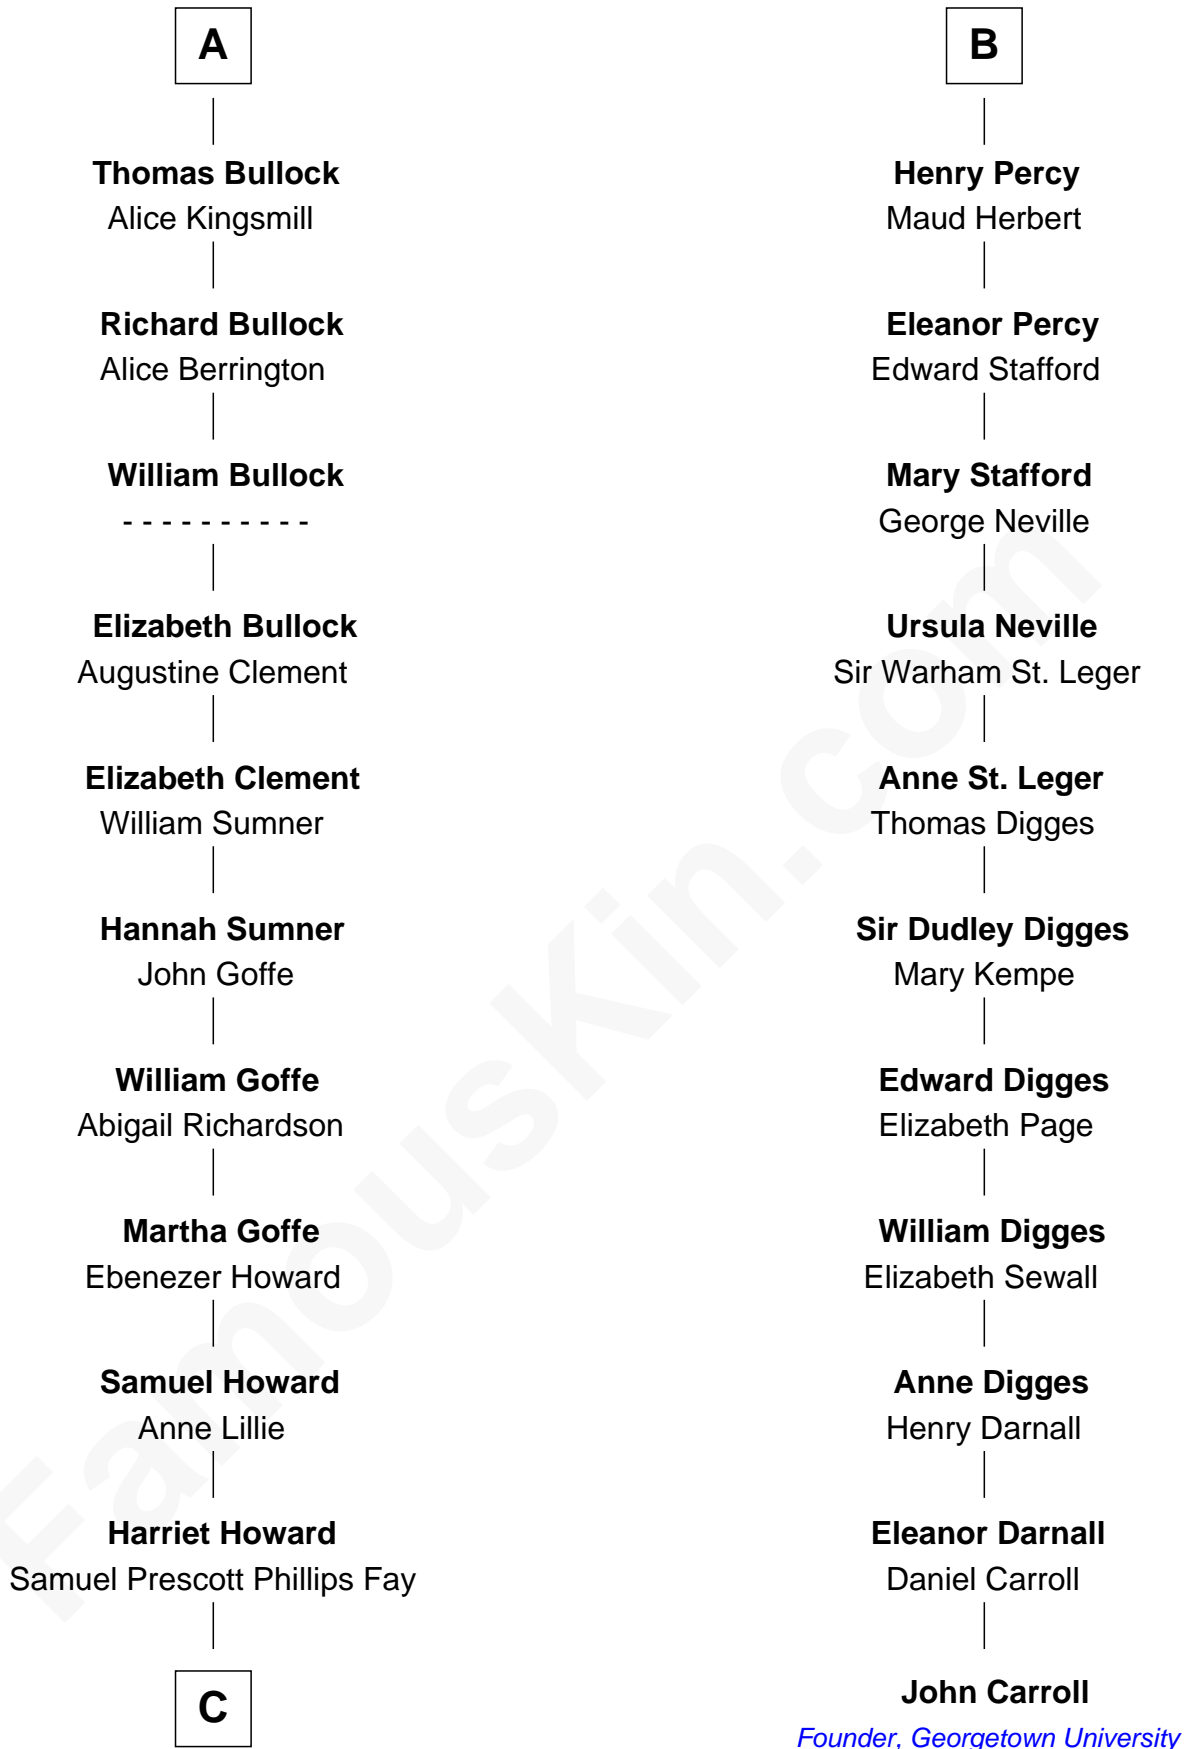

FamousKin.com
Relationship Chart of
George H. W. Bush
41st U.S. President

17th cousin 4 times removed of
John Carroll
Founder of Georgetown University

C

—
Samuel Howard Fay
Susan Montfort Shellman

—
Harriet Eleanor Fay
Rev. James Smith Bush

—
Samuel Prescott Bush
Flora Sheldon

—
Prescott Sheldon Bush
Dorothy Wear Walker

—
George H. W. Bush
41st U.S. President

FamousKin.com