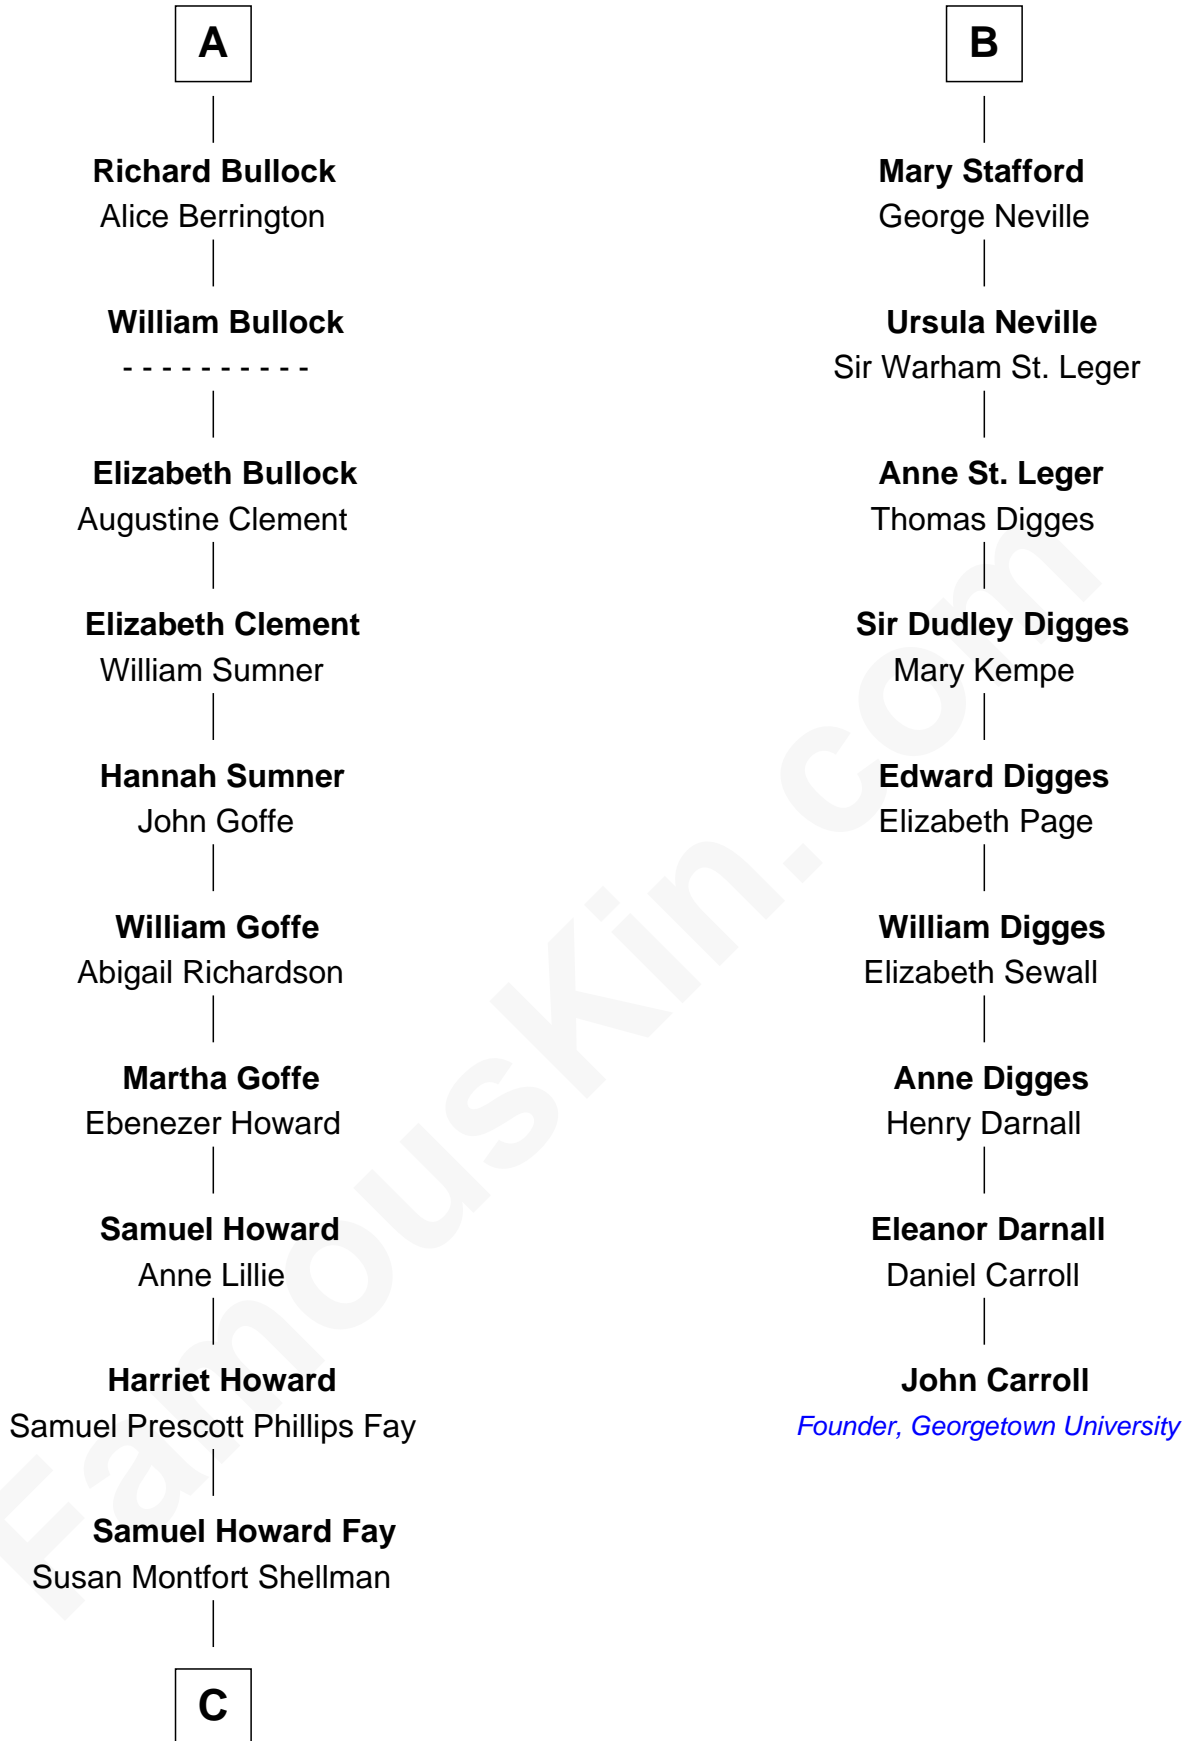

FamousKin.com
Relationship Chart of
George H. W. Bush
41st U.S. President

15th cousin 5 times removed of
John Carroll
Founder of Georgetown University

C

—
Harriet Eleanor Fay
Rev. James Smith Bush

—
Samuel Prescott Bush
Flora Sheldon

—
Prescott Sheldon Bush
Dorothy Wear Walker

—
George H. W. Bush
41st U.S. President

FamousKin.com