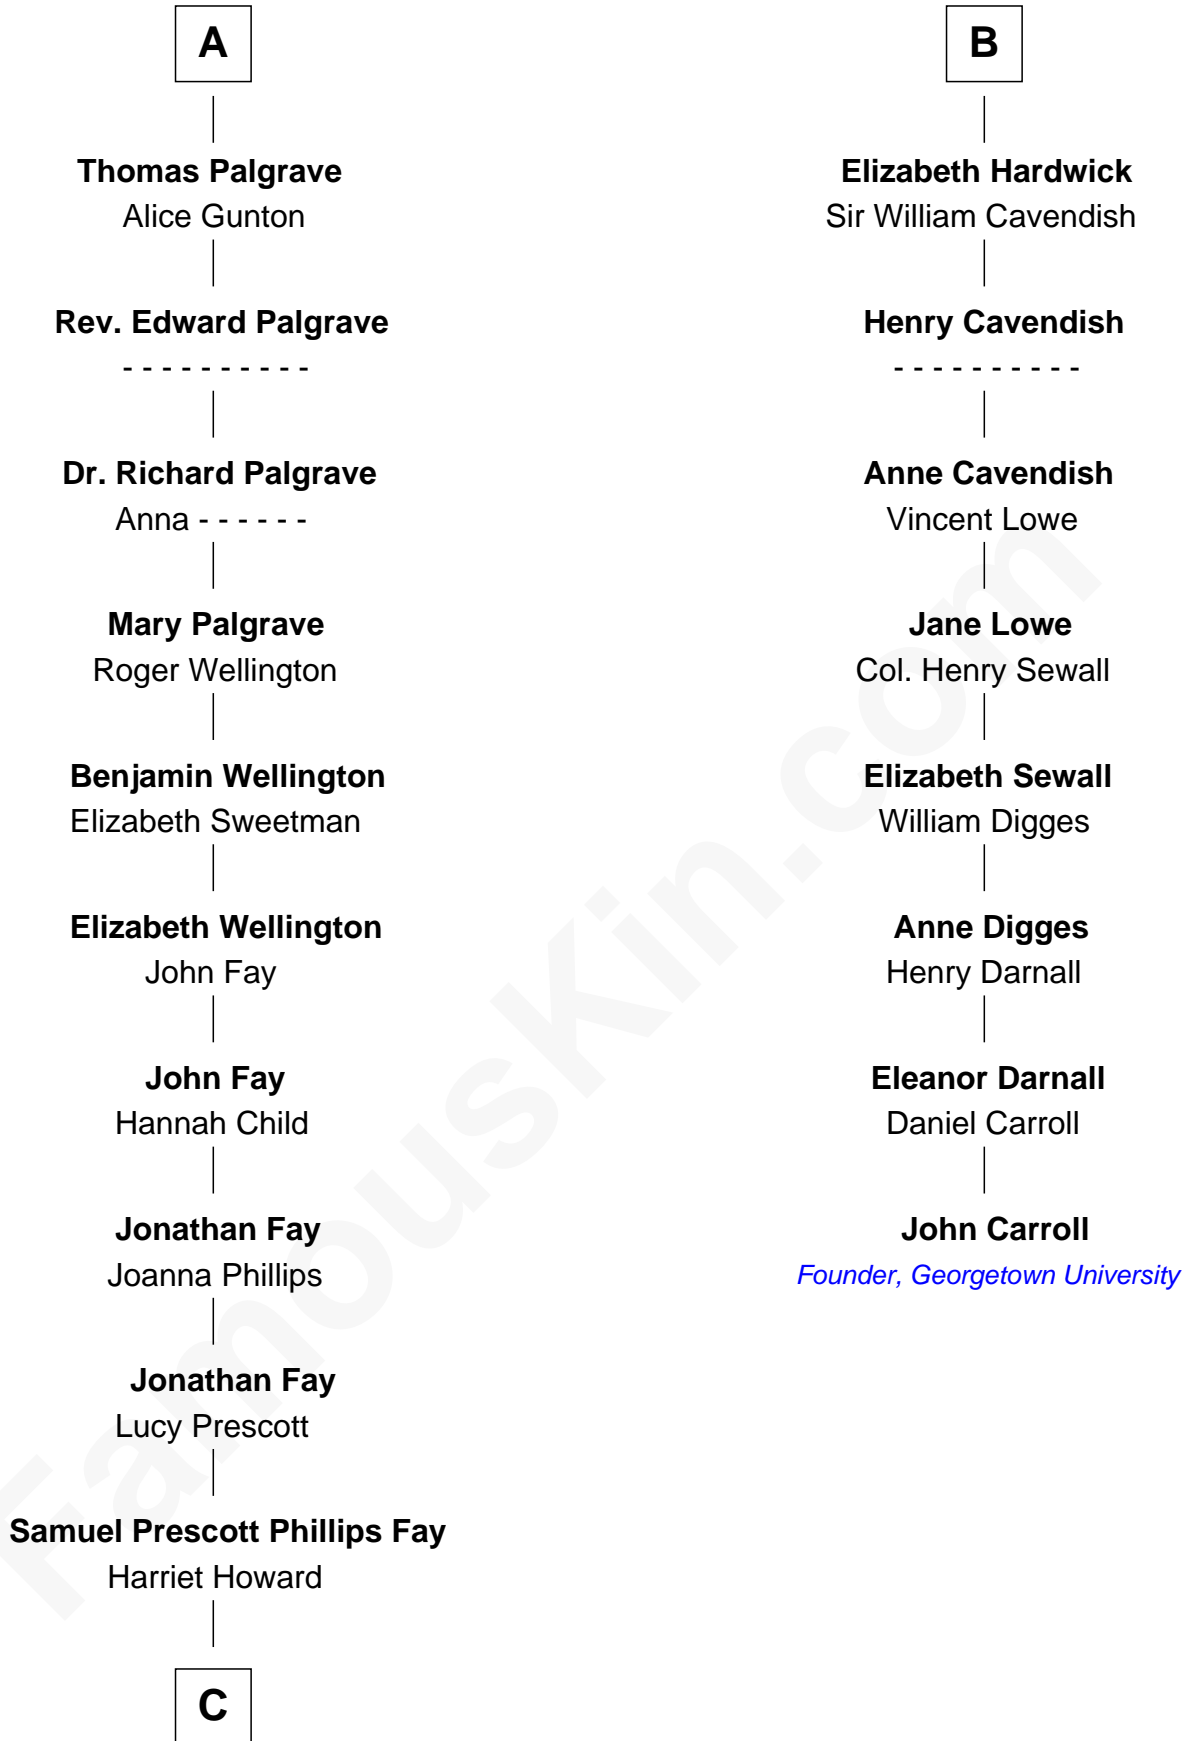

FamousKin.com
Relationship Chart of
George H. W. Bush
41st U.S. President

14th cousin 7 times removed of
John Carroll
Founder of Georgetown University

C

—
Samuel Howard Fay
Susan Montfort Shellman

—
Harriet Eleanor Fay
Rev. James Smith Bush

—
Samuel Prescott Bush
Flora Sheldon

—
Prescott Sheldon Bush
Dorothy Wear Walker

—
George H. W. Bush
41st U.S. President

FamousKin.com