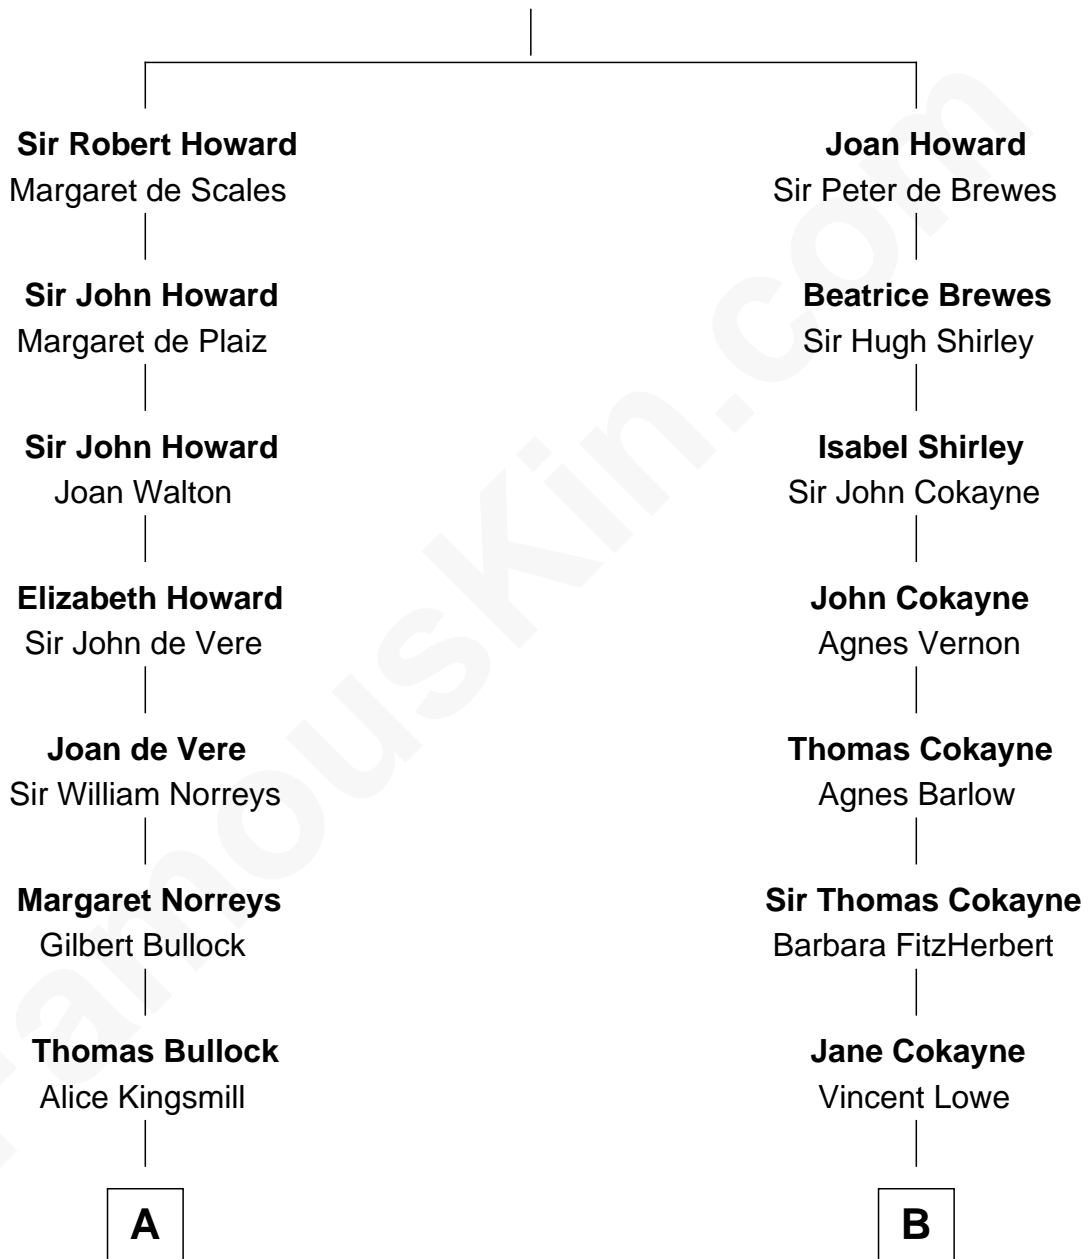

FamousKin.com
Relationship Chart of
George H. W. Bush
41st U.S. President

14th cousin 6 times removed of
John Carroll
Founder of Georgetown University

Sir John Howard
 Alice de Bois

C

—
Harriet Eleanor Fay
Rev. James Smith Bush

—
Samuel Prescott Bush
Flora Sheldon

—
Prescott Sheldon Bush
Dorothy Wear Walker

—
George H. W. Bush
41st U.S. President

FamousKin.com