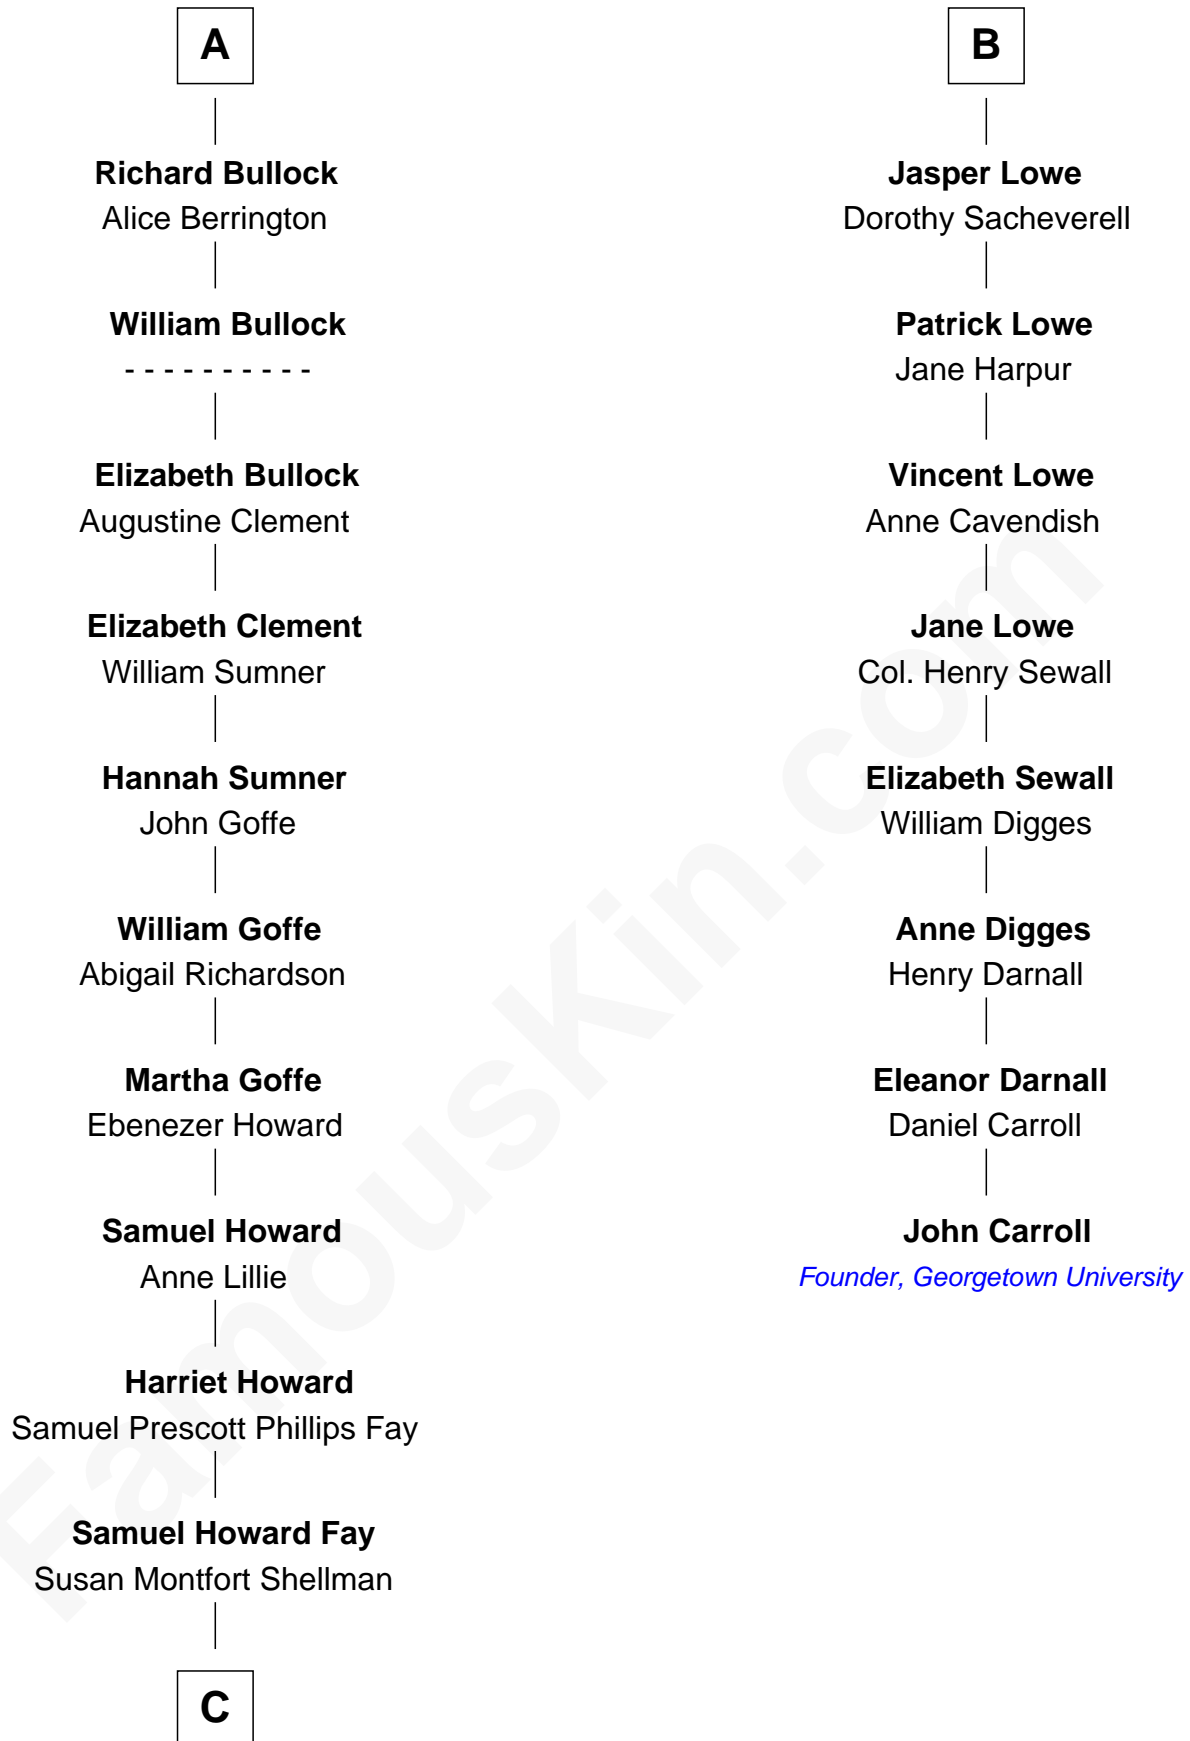

FamousKin.com
Relationship Chart of
George H. W. Bush
41st U.S. President

14th cousin 6 times removed of
John Carroll
Founder of Georgetown University

Sir John Howard
 Alice de Bois

C

—
Harriet Eleanor Fay
Rev. James Smith Bush

—
Samuel Prescott Bush
Flora Sheldon

—
Prescott Sheldon Bush
Dorothy Wear Walker

—
George H. W. Bush
41st U.S. President

FamousKin.com