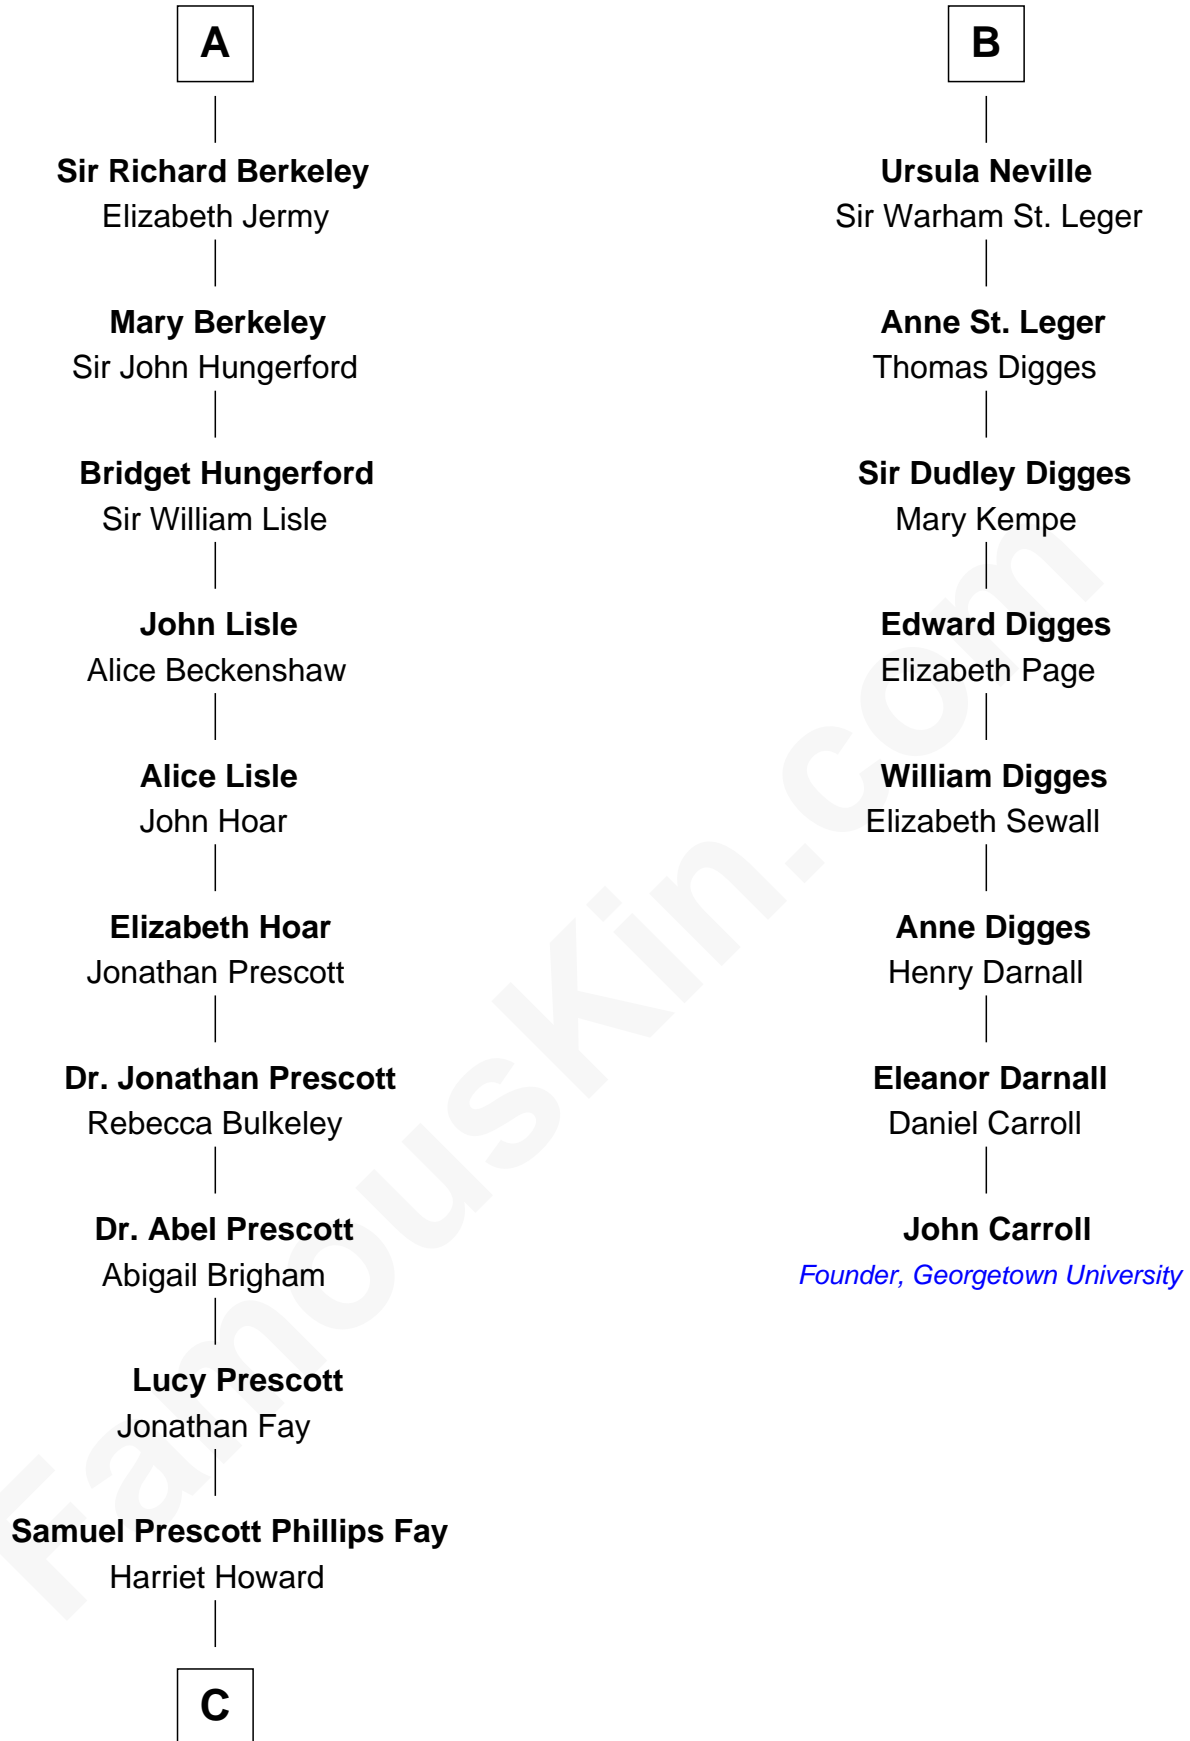

FamousKin.com
Relationship Chart of
George H. W. Bush
41st U.S. President

14th cousin 7 times removed of
John Carroll
Founder of Georgetown University

Sir Maurice de Berkeley
 Eve la Zouche

Maurice de Berkeley
 Margaret - - - - -

Thomas de Berkeley
 Katherine de Clyvedon

Thomas Berkeley
 Catherine Botetourte

Sir John Berkeley
 Elizabeth Betteshorne

Maurice Berkeley
 Johanna Denham

Eleanor Berkeley
 Sir Richard Poynings

Maurice Berkeley
 Ellen Montfort

Eleanor Poynings
 Sir Henry Percy

Sir William Berkeley
 Anne Stafford

Henry Percy
 Maud Herbert

Richard Berkeley
 Elizabeth Conningsby

Eleanor Percy
 Edward Stafford

Sir John Berkeley
 Isabel Dennis

Mary Stafford
 George Neville

A

B

C

—
Samuel Howard Fay
Susan Montfort Shellman

—
Harriet Eleanor Fay
Rev. James Smith Bush

—
Samuel Prescott Bush
Flora Sheldon

—
Prescott Sheldon Bush
Dorothy Wear Walker

—
George H. W. Bush
41st U.S. President