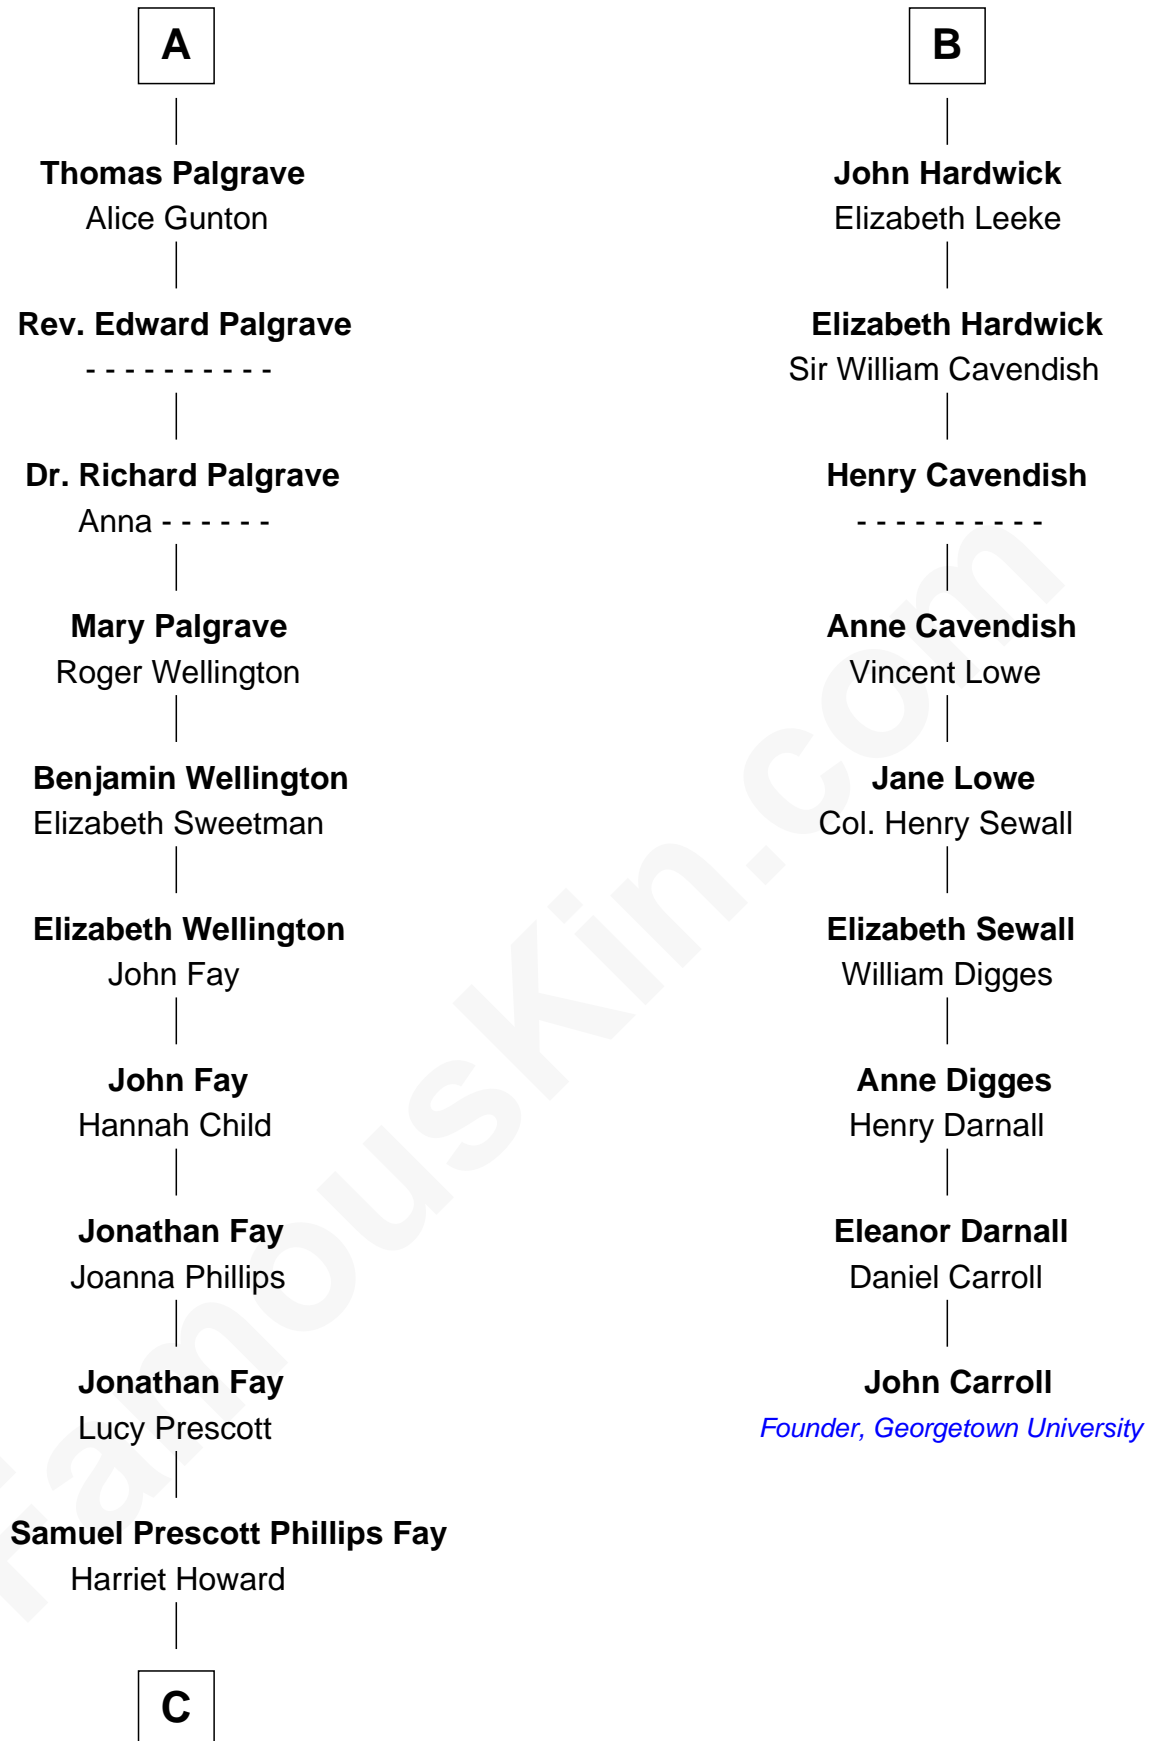

FamousKin.com
Relationship Chart of
George H. W. Bush
41st U.S. President

15th cousin 6 times removed of
John Carroll
Founder of Georgetown University

Humphrey de Bohun
 Elizabeth Plantagenet

Sir William de Bohun
 Elizabeth de Badlesmere

Eleanor de Bohun
 Sir James le Boteler

Elizabeth de Bohun
 Sir Richard Fitzalan

Pernel le Boteler
 Sir Gilbert Talbot

Elizabeth Fitzalan
 Sir Robert Goushill

Sir Richard Talbot
 Ankaret le Strange

Elizabeth Goushill
 Sir Robert Wingfield

Mary Talbot
 Sir Thomas Greene

Elizabeth Wingfield
 Sir William Brandon

Sir Thomas Greene
 Marine Bellers

Eleanor Brandon
 John Glemham

Anne Greene
 Sir Thomas Pinchbeck

Anne Glemham
 Henry Palgrave

Elizabeth Pinchbeck
 John Hardwick

A

B

C

—
Samuel Howard Fay
Susan Montfort Shellman

—
Harriet Eleanor Fay
Rev. James Smith Bush

—
Samuel Prescott Bush
Flora Sheldon

—
Prescott Sheldon Bush
Dorothy Wear Walker

—
George H. W. Bush
41st U.S. President