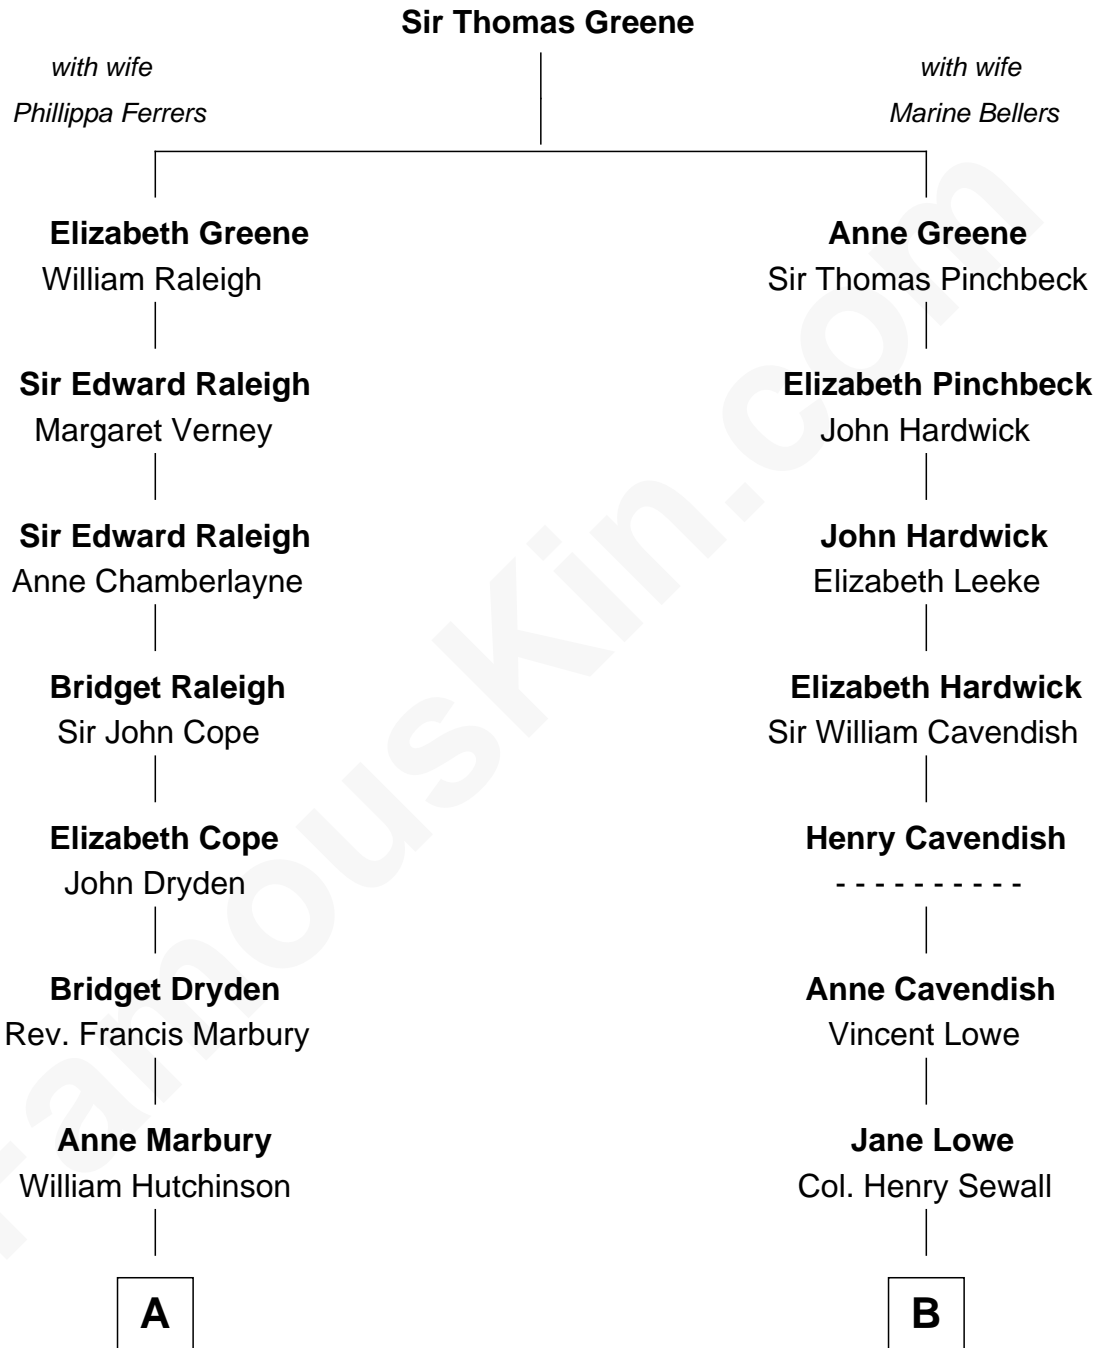

FamousKin.com
Relationship Chart of
George H. W. Bush
41st U.S. President

10th cousin 8 times removed of
John Carroll
Founder of Georgetown University

C

—
Prescott Sheldon Bush

Dorothy Wear Walker

—
George H. W. Bush

41st U.S. President

FamousKin.com