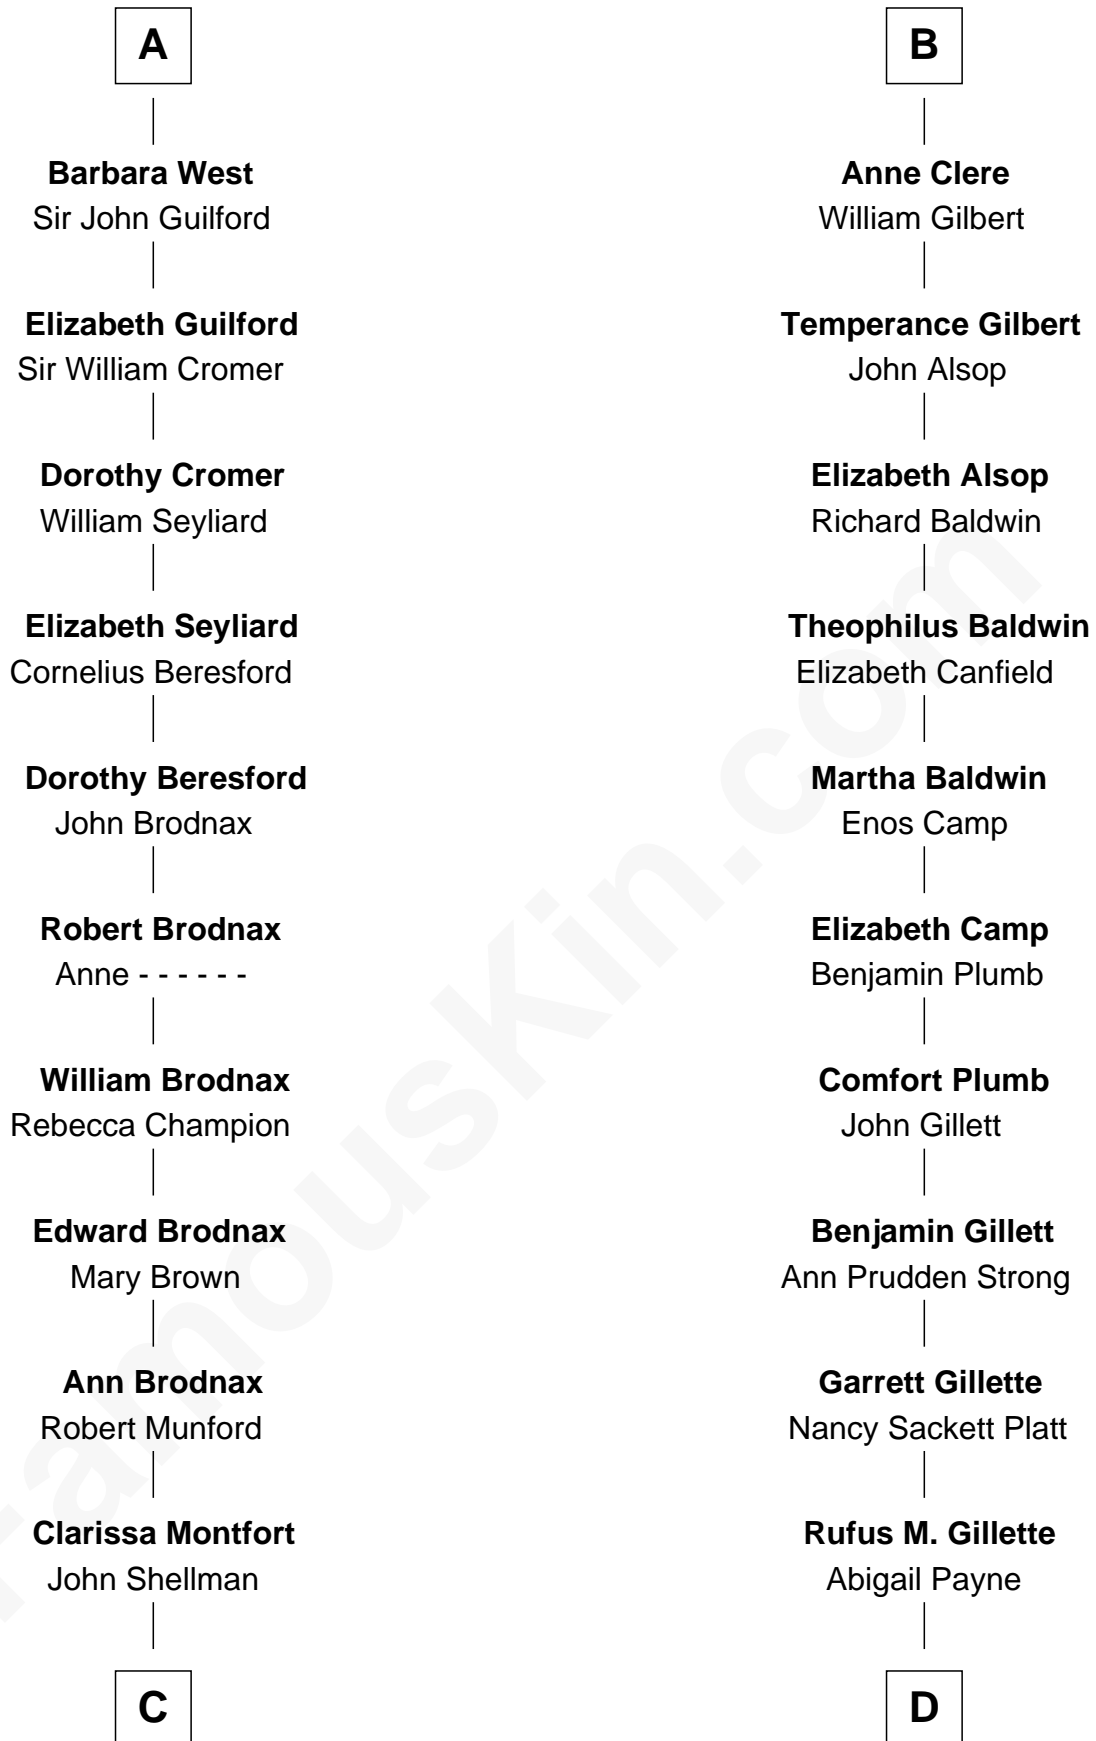

FamousKin.com
Relationship Chart of
George H. W. Bush
41st U.S. President

20th cousin 1 time removed of
Treat Williams
TV & Movie Actor

Treat Williams photo by [Philipp Wüst](#) (CC BY SA 3.0 DE)