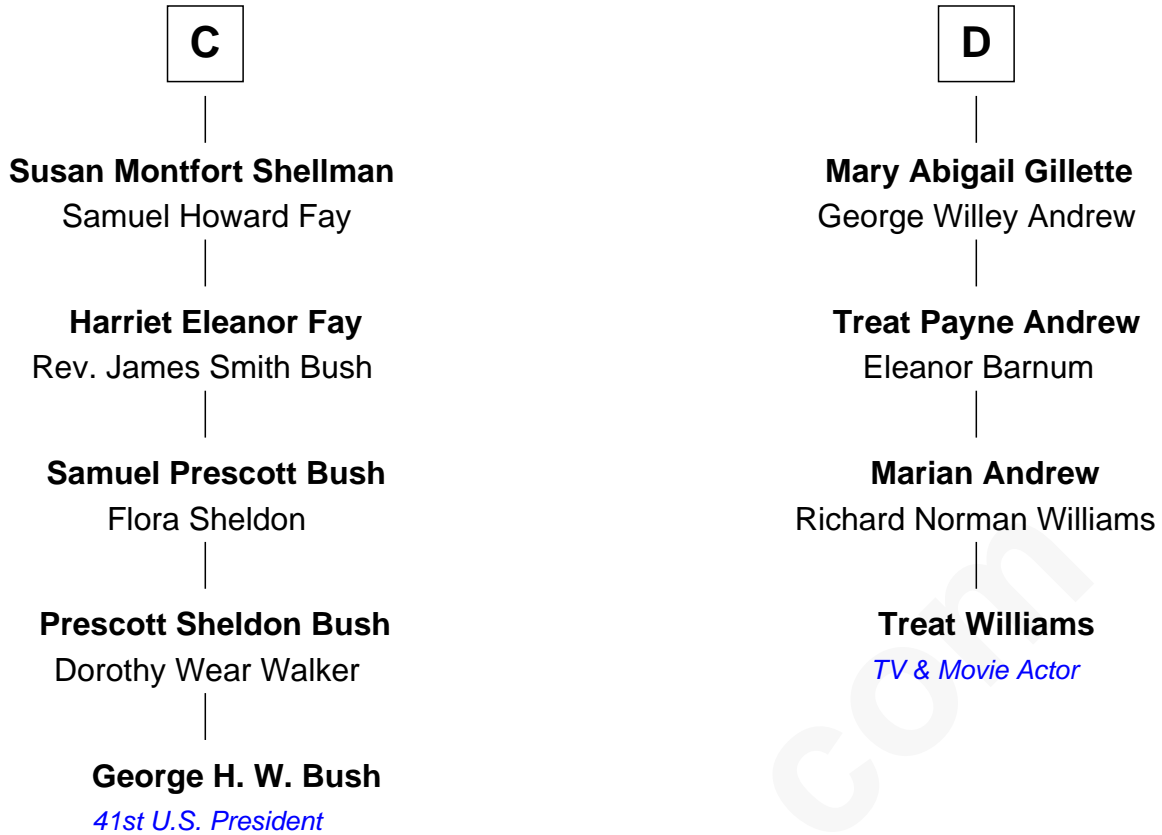

FamousKin.com
Relationship Chart of
George H. W. Bush
41st U.S. President

20th cousin 1 time removed of
Treat Williams
TV & Movie Actor

Treat Williams photo by [Philipp Wüst](#) (CC BY SA 3.0 DE)